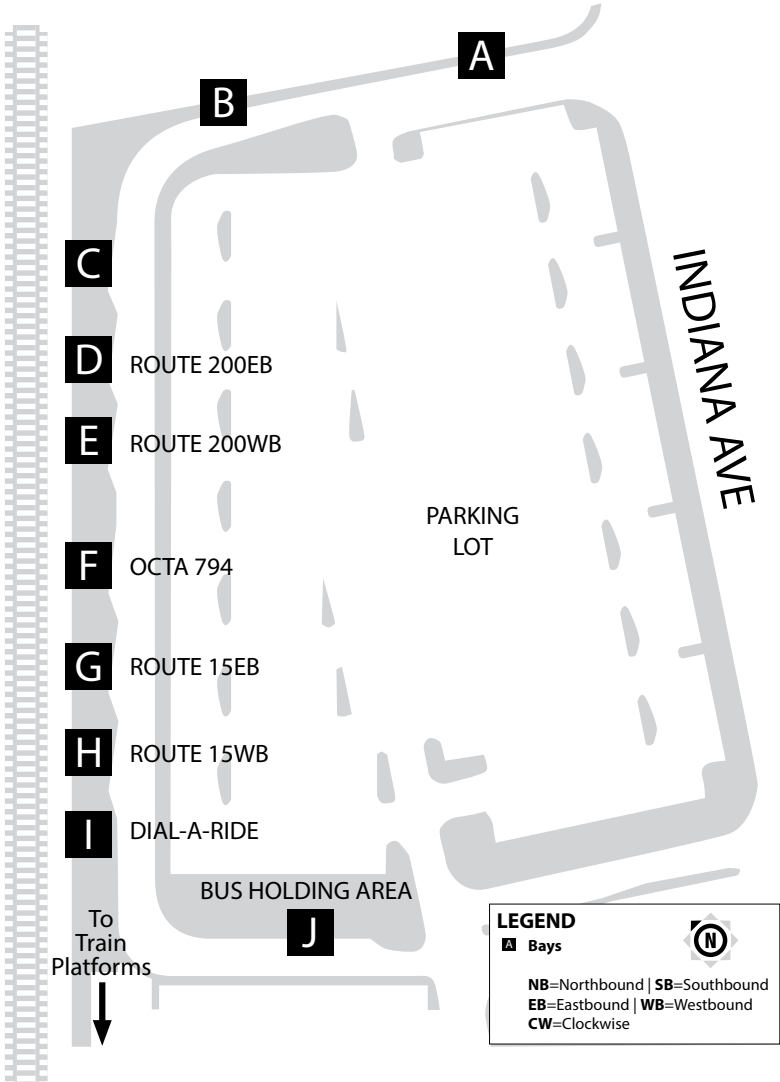

# La Sierra Metrolink Station

# BOARDING DIAGRAM

For route and schedule information call