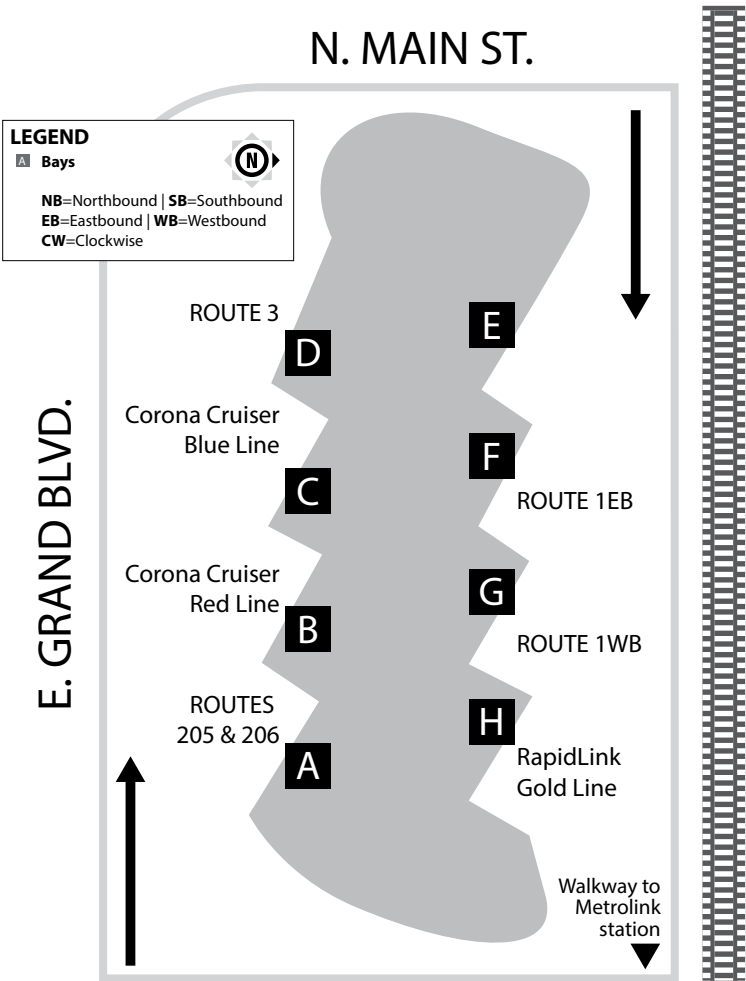

Corona Transit Center

BOARDING DIAGRAM

For route and schedule information call

(951) 565-5002

or visit RiversideTransit.com