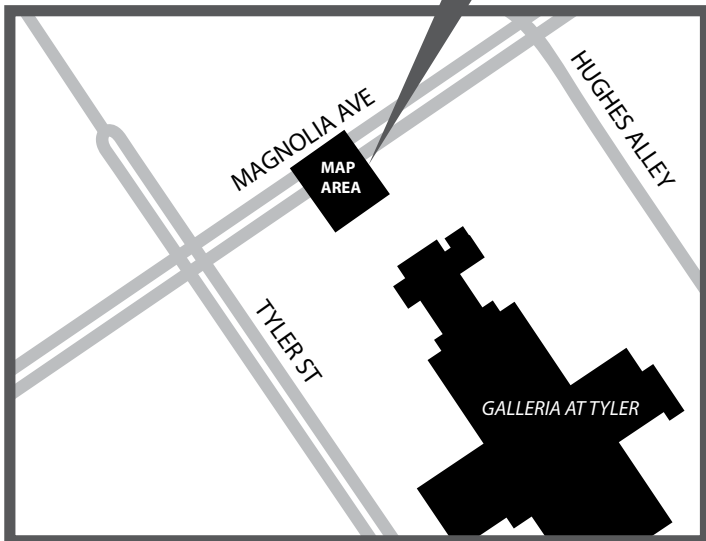

Corona Transit Center

BOARDING DIAGRAM

For route and schedule information call

(951) 565-5002

or visit RiversideTransit.com

Galleria at Tyler Mall

BOARDING DIAGRAM

Moreno Valley Mall Transit Center

BOARDING DIAGRAM

For route and schedule information call

(951) 565-5002

or visit RiversideTransit.com

Perris Station Transit Center

BOARDING DIAGRAM

For route and schedule information call

(951) 565-5002

or visit RiversideTransit.com

* Routes may use different bays on some trips.

Riverside-Downtown Metrolink Station

BOARDING DIAGRAM