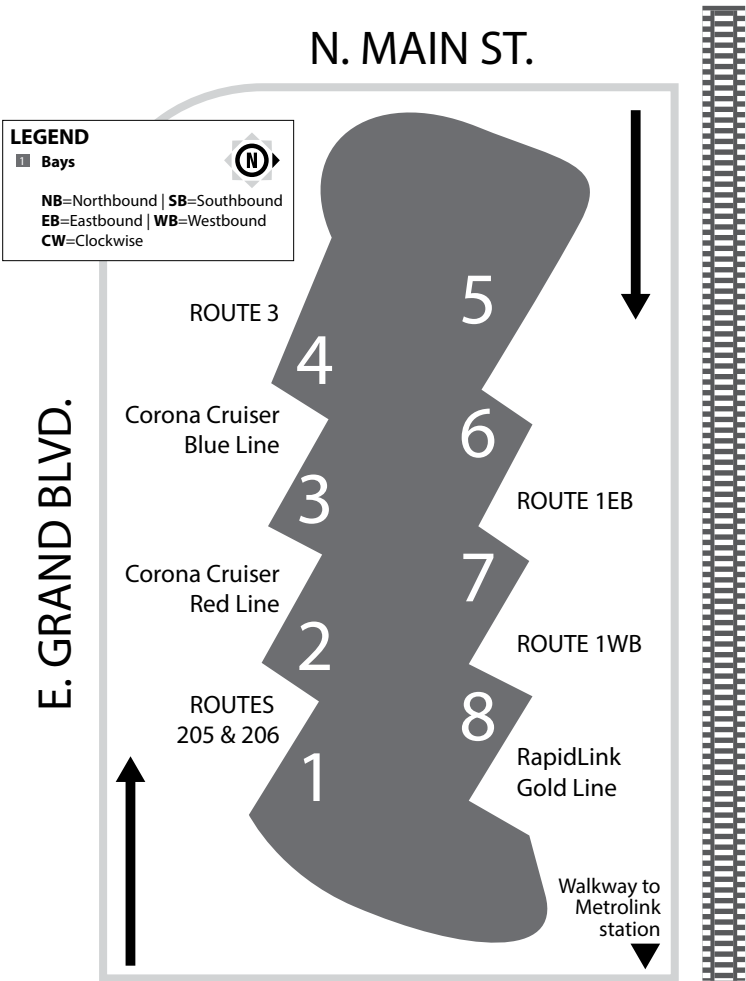

Corona Transit Center

BOARDING DIAGRAM

For route and schedule information call

(951) 565-5002

or visit RiversideTransit.com

Galleria at Tyler Mall

BOARDING DIAGRAM

Moreno Valley Mall Transit Center

BOARDING DIAGRAM

For route and schedule information call

(951) 565-5002

or visit RiversideTransit.com

Perris Station Transit Center

BOARDING DIAGRAM

For route and schedule information call

(951) 565-5002

or visit RiversideTransit.com

* Routes may use different bays on some trips.

Riverside-Downtown Metrolink Station

BOARDING DIAGRAM