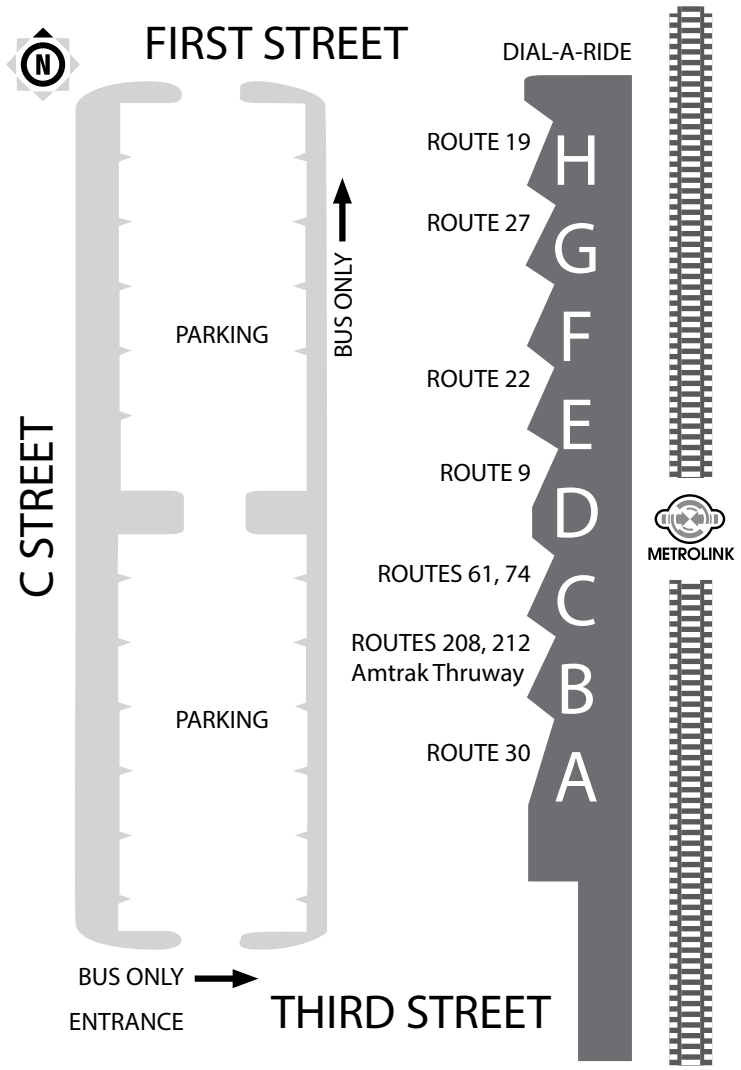

Corona Transit Center

BOARDING DIAGRAM

For route and schedule information call

(951) 565-5002

or visit RiversideTransit.com

Galleria at Tyler Mall

BOARDING DIAGRAM

Moreno Valley Mall Transit Center

BOARDING DIAGRAM

For route and schedule information call

(951) 565-5002

or visit RiversideTransit.com

Perris Station Transit Center

BOARDING DIAGRAM

For route and schedule information call

(951) 565-5002

or visit RiversideTransit.com

* Routes may use different bays on some trips.

Riverside-Downtown Metrolink Station

BOARDING DIAGRAM