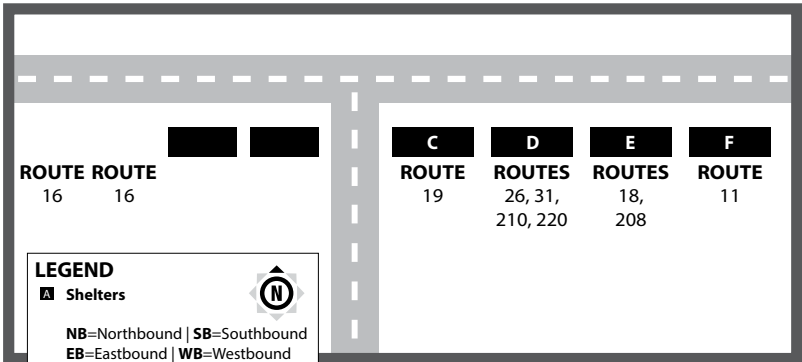

Corona Transit Center

BOARDING DIAGRAM

For route and schedule information call

(951) 565-5002

or visit RiversideTransit.com

Galleria at Tyler Mall

BOARDING DIAGRAM

Moreno Valley Mall Transit Center

BOARDING DIAGRAM

For route and schedule information call

(951) 565-5002

or visit RiversideTransit.com

Perris Station Transit Center

BOARDING DIAGRAM

For route and schedule information call

(951) 565-5002

or visit RiversideTransit.com

* Routes may use different bays on some trips.

Riverside-Downtown Metrolink Station

BOARDING DIAGRAM