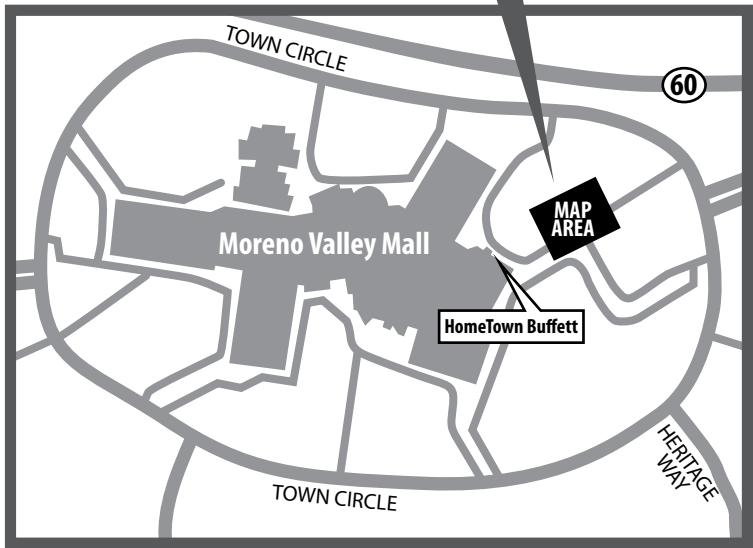

Corona Transit Center

BOARDING DIAGRAM

For route and schedule information call

(951) 565-5002

or visit RiversideTransit.com

Galleria at Tyler Mall

BOARDING DIAGRAM

Moreno Valley Mall Transit Center

BOARDING DIAGRAM

For route and schedule information call

(951) 565-5002

or visit RiversideTransit.com

Perris Station Transit Center

BOARDING DIAGRAM

For route and schedule information call

(951) 565-5002

or visit RiversideTransit.com

* Routes may use different bays on some trips.

Riverside-Downtown Metrolink Station

BOARDING DIAGRAM