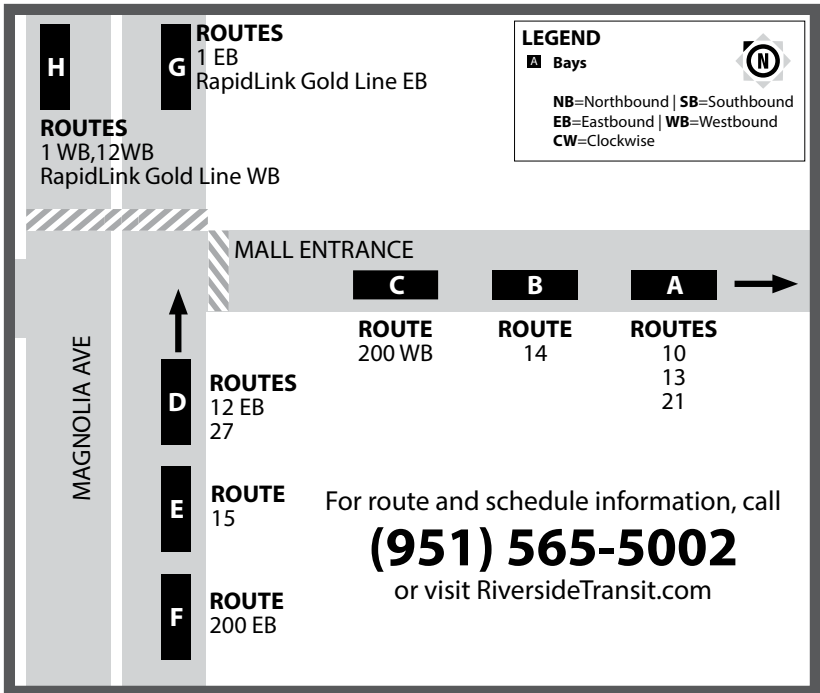

Corona Transit Center

BOARDING DIAGRAM

For route and schedule information call

(951) 565-5002

or visit RiversideTransit.com

Galleria at Tyler Mall

BOARDING DIAGRAM

Moreno Valley Mall Transit Center

BOARDING DIAGRAM

For route and schedule information call

(951) 565-5002

or visit RiversideTransit.com

Perris Station Transit Center

BOARDING DIAGRAM

For route and schedule information call

(951) 565-5002

or visit RiversideTransit.com

* Routes may use different bays on some trips.

Riverside-Downtown Metrolink Station

BOARDING DIAGRAM