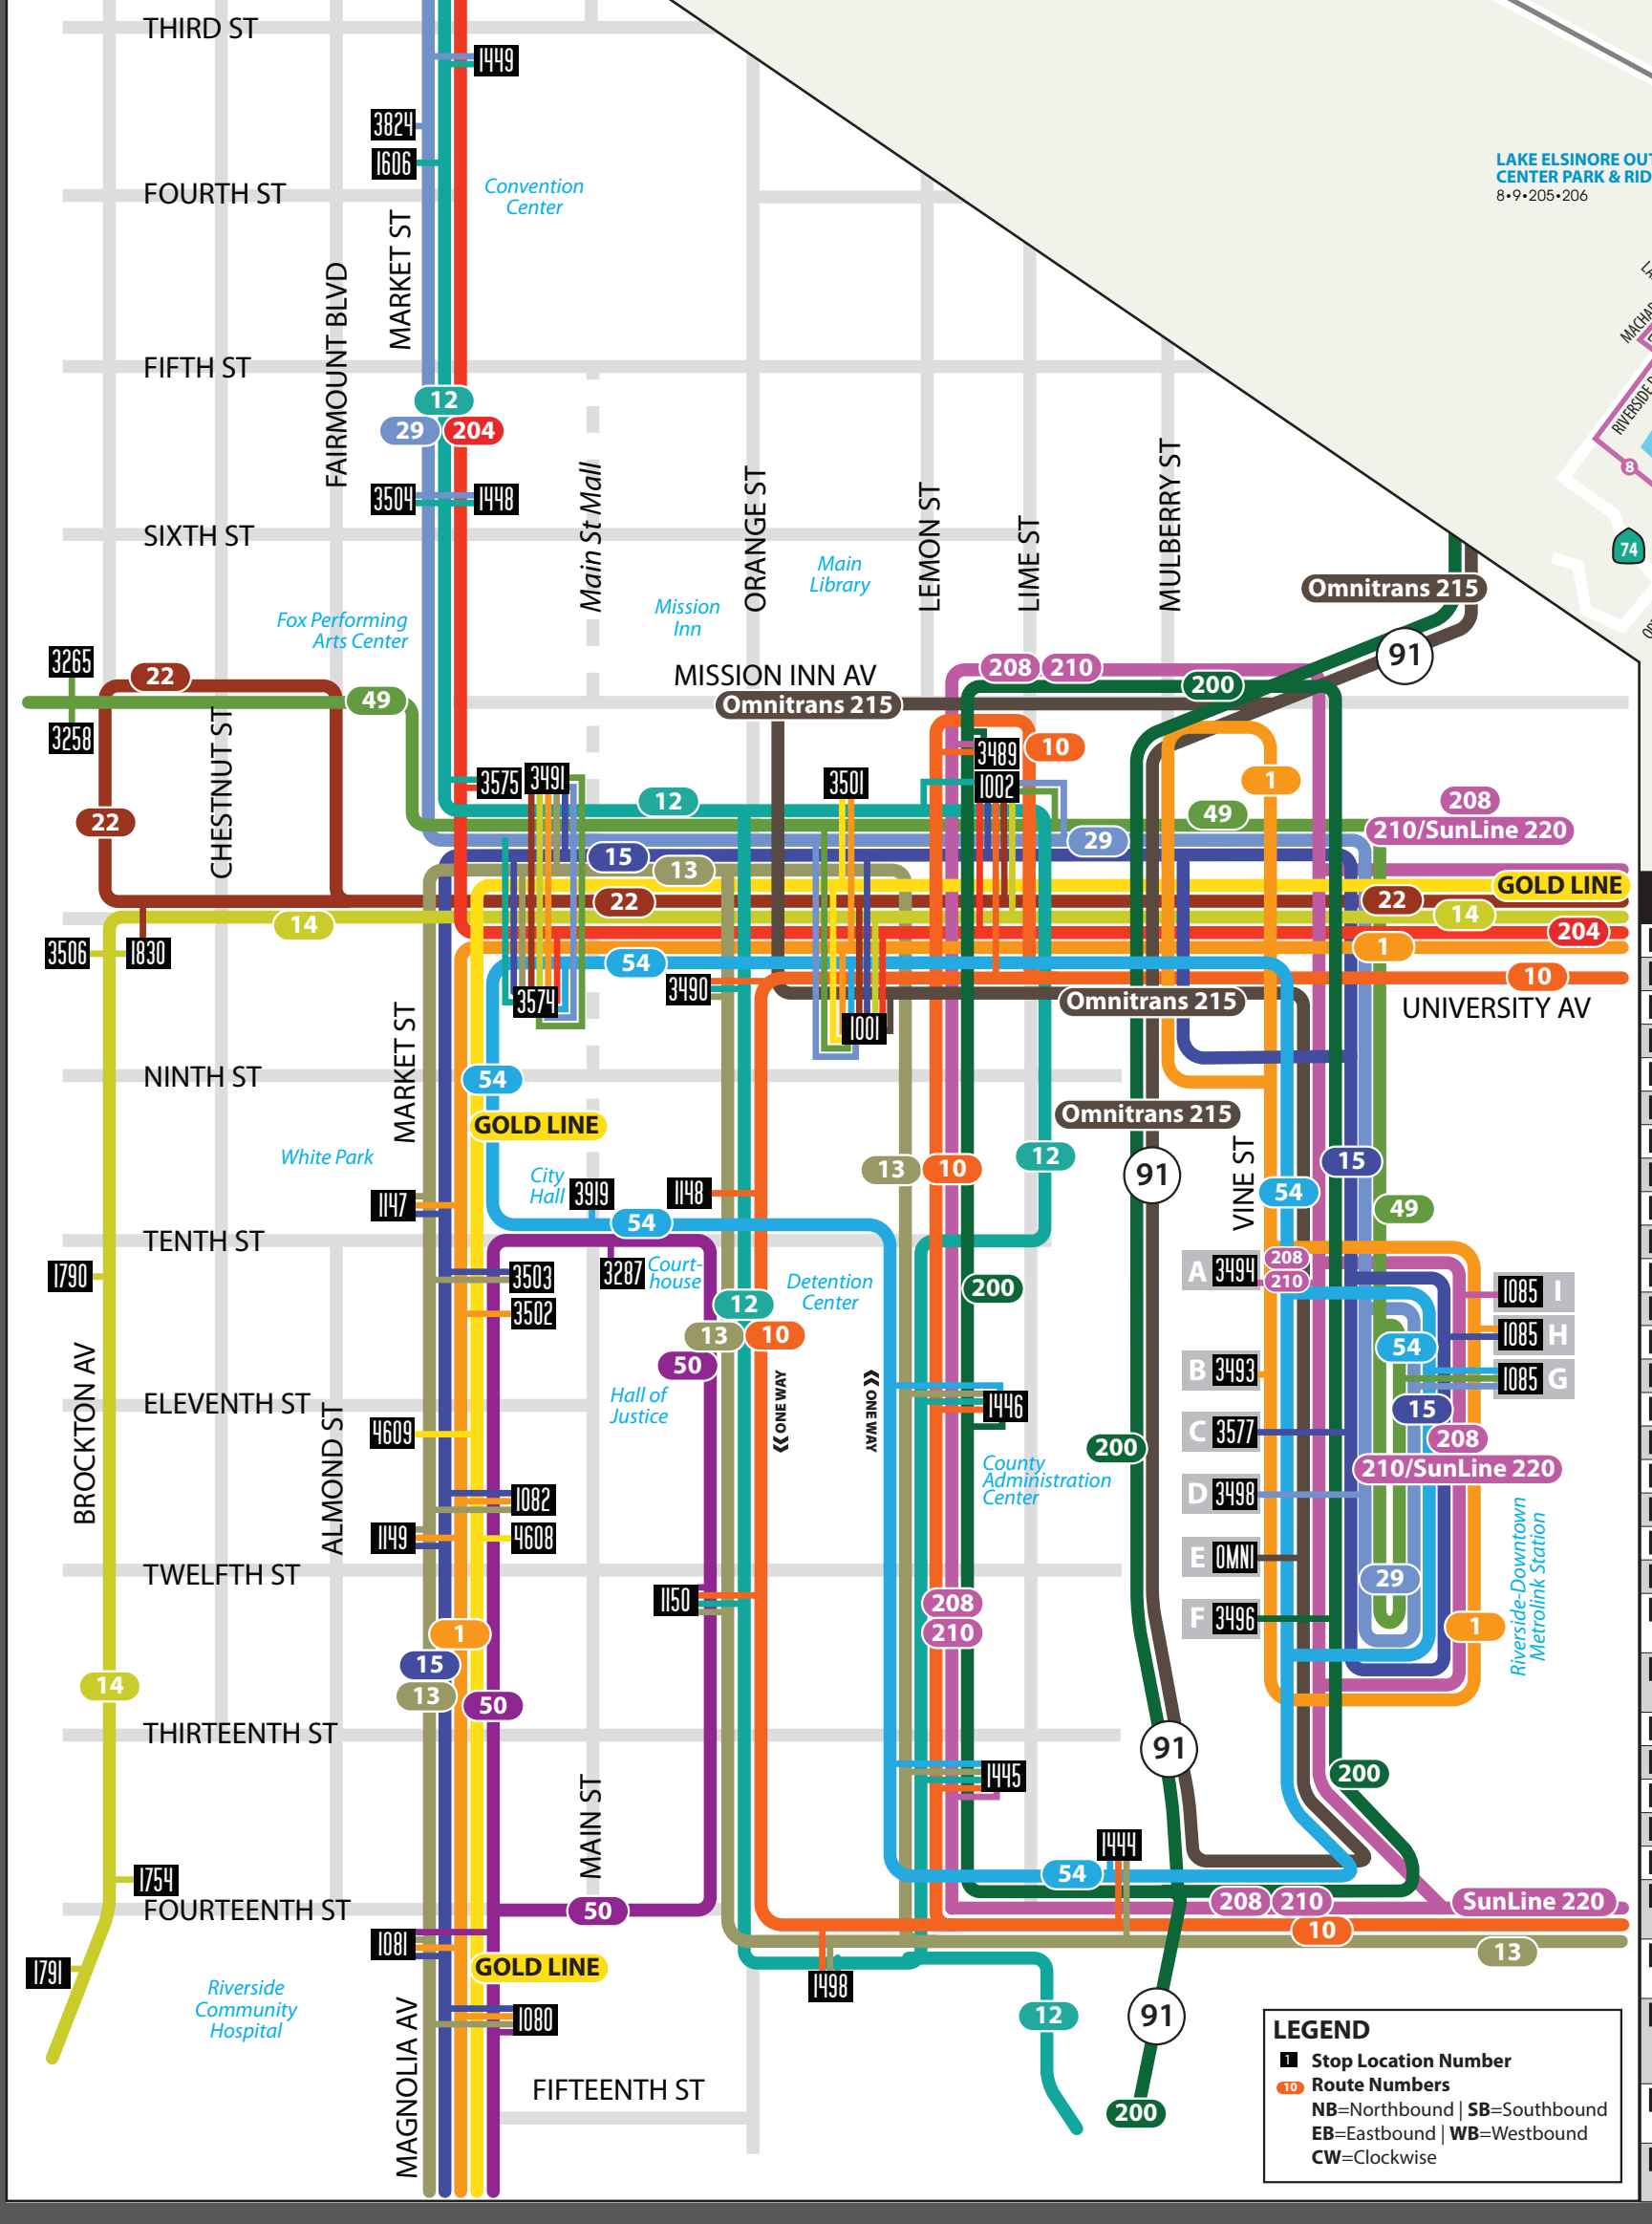

DOWNTOWN RIVERSIDE DETAIL

BUS STOP NUMBER	ROUTES SERVED & DIRECTION
1751	Brocton & 14th 14EB
1751	Brocton & 14th 14WB
1751	Brocton & 10th 14WB
1751	Brocton & University 14WB
1751	University & Brocton 14EB, 22NB/SB
1751	Mission Inn & Brocton 49EB
1751	Mission Inn & Brocton 49WB
1081	Magnolia & 14th 1WB, 13WB, 15WB, 50WB
1081	Magnolia & 15th 1EB, 13EB, 15EB, 50EB
1081	Market & 12th 1WB, 13WB, 15WB
1081	Market & 12th 1EB, 13EB, 15EB
1081	Market & 12th Gold Line EB
1081	Market & 11th Gold Line WB
1081	Market & 10th 1WB, 13WB, 15WB
1081	Market & 10th 1EB, 13EB, 15EB
1081	Market & University 12EB, 204NB
1081	Market & 6th 12WB, 29EB
1081	Market & 6th 12EB, 29WB
1081	Market & 4th 12WB
1081	Market & 3rd 12EB, 29WB
1081	University & Market 1EB, 12WB, 13EB, 14EB, 15EB, 22SB, 29EB, 49EB, 54CW, 204SB
1081	University & Market 1WB, 13WB, 14WB, 15WB, 22NB, 29WB, 49WB
1081	Orange & 12th 10WB, 12WB, 13EB, 50WB
1081	Orange & 10th 10WB, 12WB, 13EB
1081	Orange & University 10WB, 12WB, 13EB
1081	2227 Main & 10th 50EB/WB
1081	14th & Orange Grove 10WB, 12WB, 13EB
1081	Lemon & 14th 10EB, 12EB, 13WB, 54CW, 208NB/SB, 210EB/WB
1081	Lemon & 12th 10EB, 12EB, 13WB, 54CW, 208WB/WB, 208NB/SB, 210EB/WB
1081	University & Lemon Gold Line EB, 1EB, 14EB, 15EB, 22SB, 29EB, 49EB, 54CW, 204SB, Omnitrans 215
1081	University & Lemon 10WB, 14WB, 12EB, 15WB, 22NB, 29WB, 49WB, 204NB
1081	University & Lemon 10EB, 208NB/SB, 208EB/WB, 210EB/WB
1081	University & Lemon Gold Line EB, 1EB, 14EB, 15EB, 22SB, 29EB, 49EB, 54CW, 204SB, Omnitrans 215
1081	Market & 4th 29EB
1081	Market & 10th 54CW
1081	10th & Main 208NB/SB, 210EB/WB, SunLine 220EB/WB
1081	Lemon & University 10EB, 13WB, 54CW