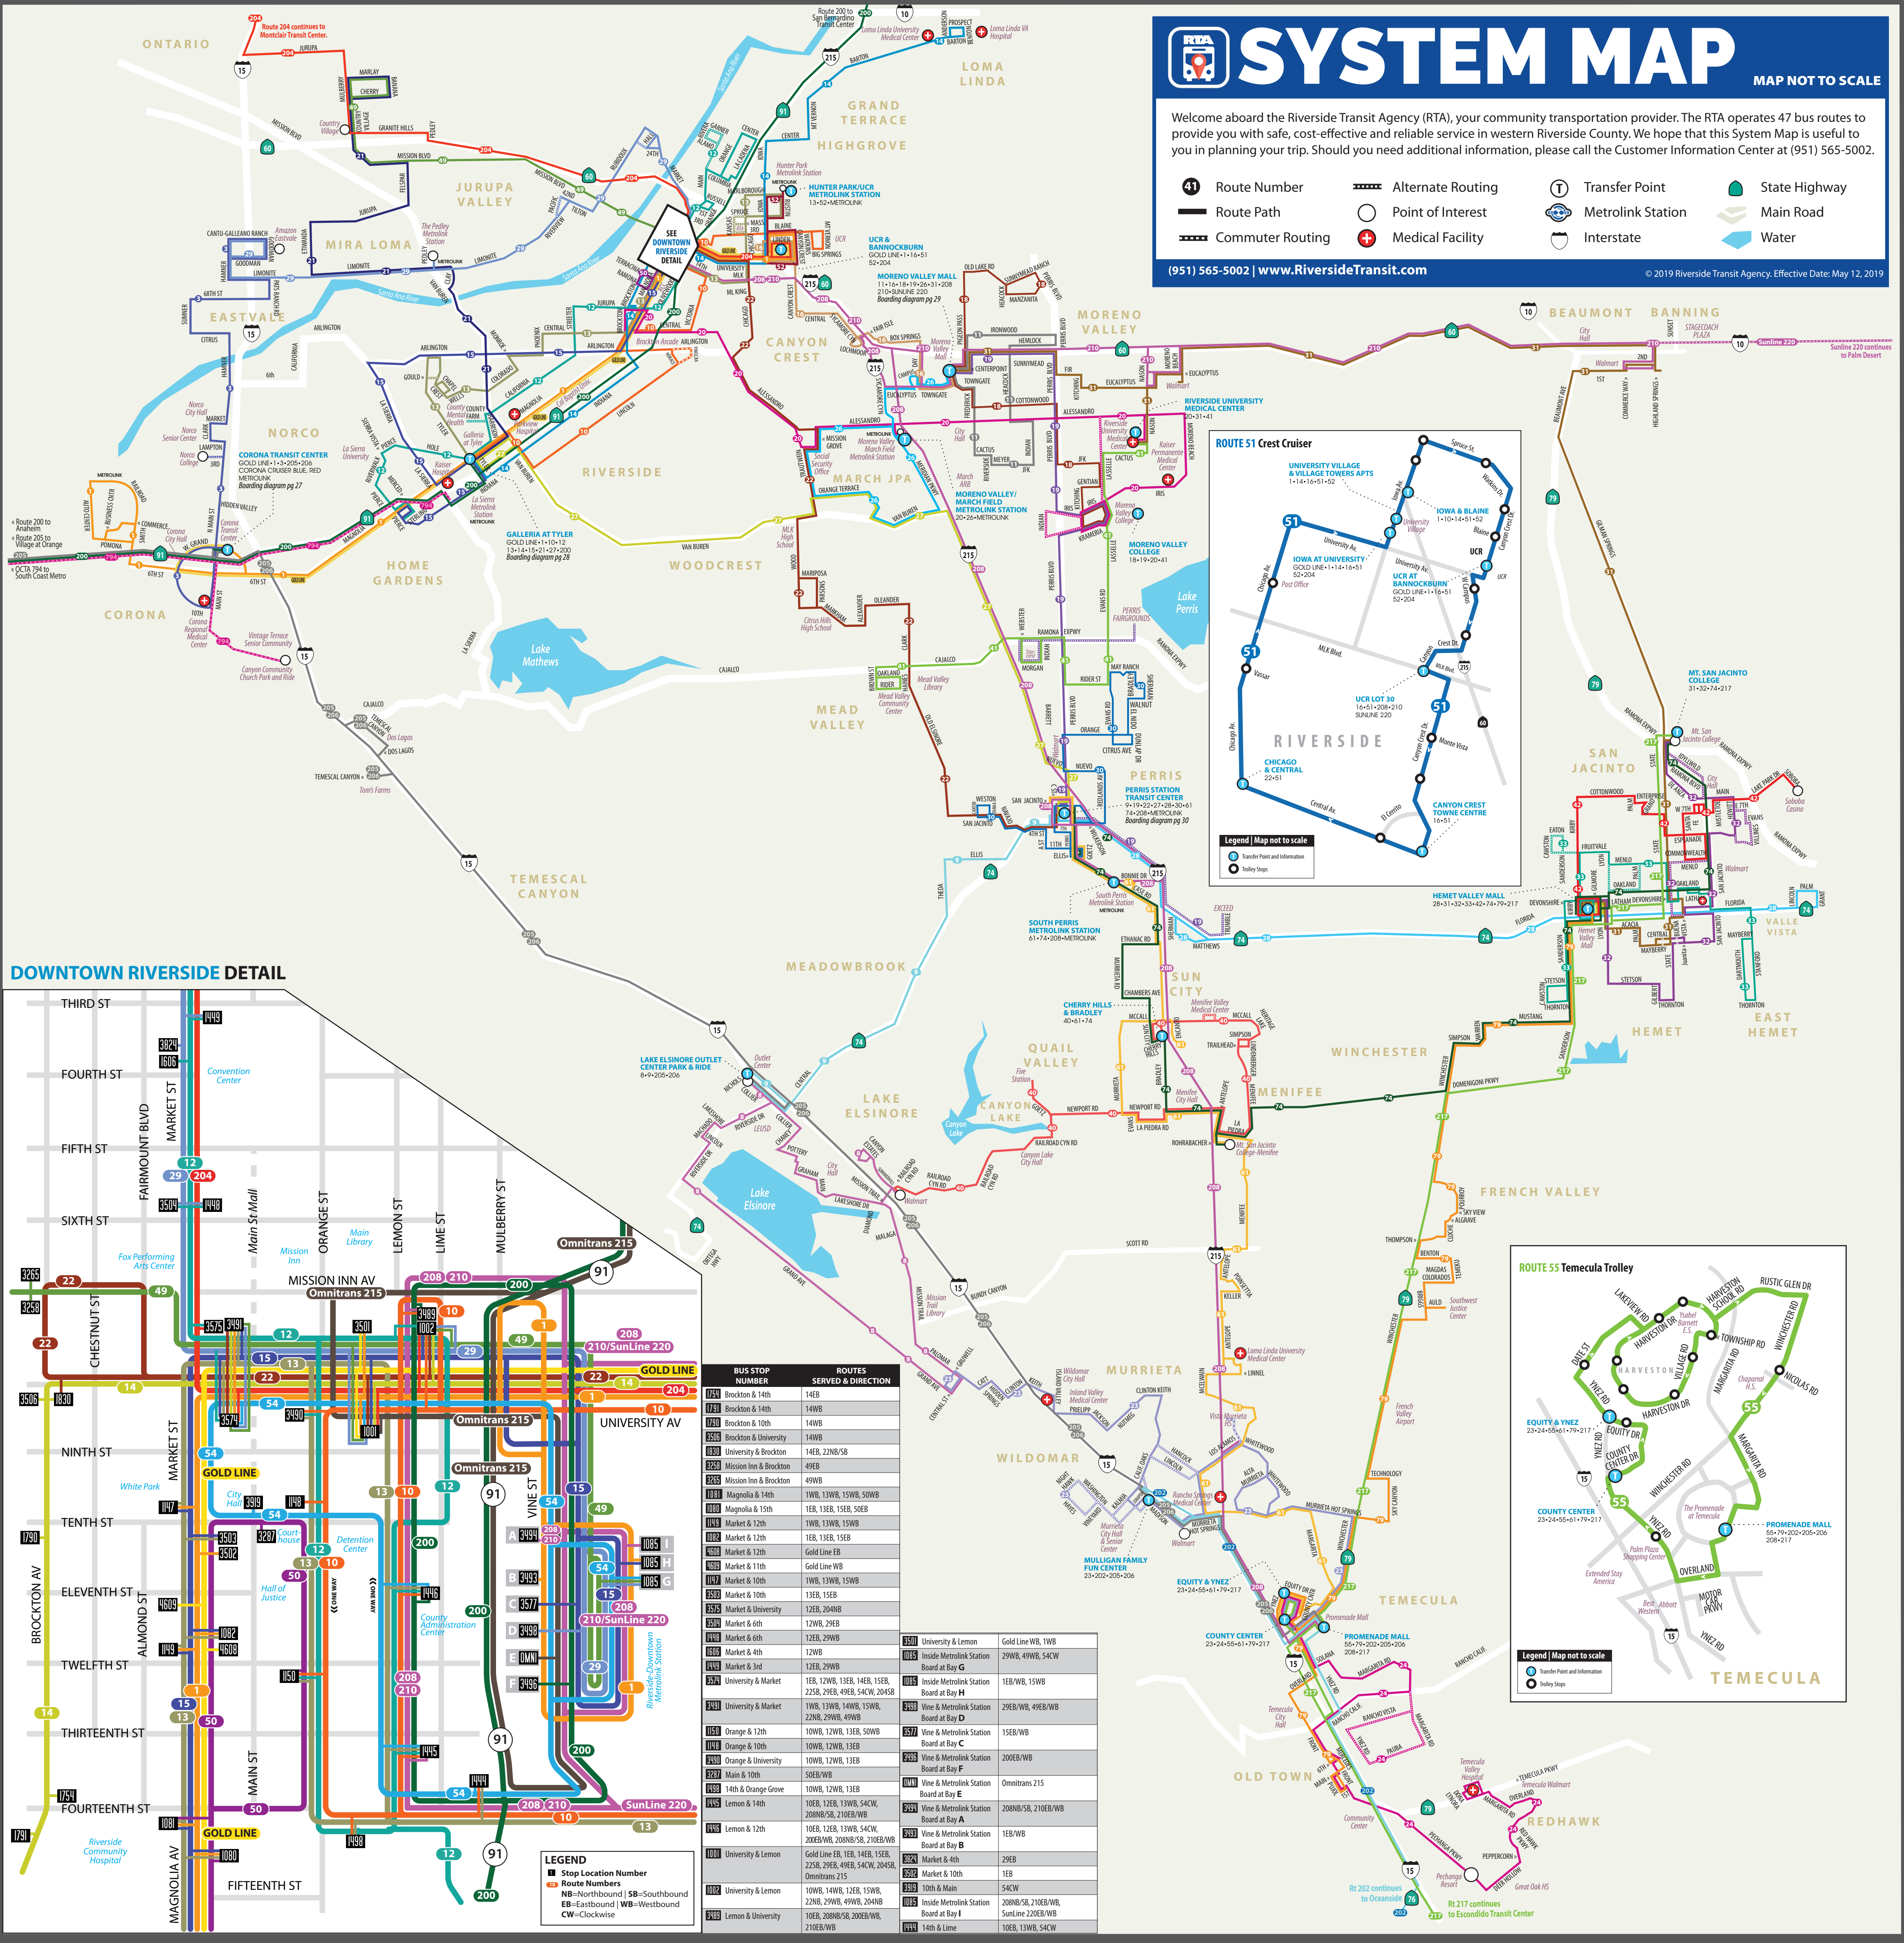

SYSTEM MAP

MAP NOT TO SCALE

Welcome aboard the Riverside Transit Agency (RTA), your community transportation provider. The RTA operates 47 bus routes to provide you with safe, cost-effective and reliable service in western Riverside County. We hope that this System Map is useful to you in planning your trip. Should you need additional information, please call the Customer Information Center at (951) 565-5002.

- **41** Route Number
- **—** Route Path
- **—** Commuter Routing
- **—** Alternate Routing
- **○** Point of Interest
- **+** Medical Facility
- **T** Transfer Point
- **Ⓜ** Metrolink Station
- **Ⓜ** Interstate
- **⬆** State Highway
- **—** Main Road
- **—** Water

(951) 565-5002 | www.RiversideTransit.com

© 2019 Riverside Transit Agency. Effective Date: May 12, 2019