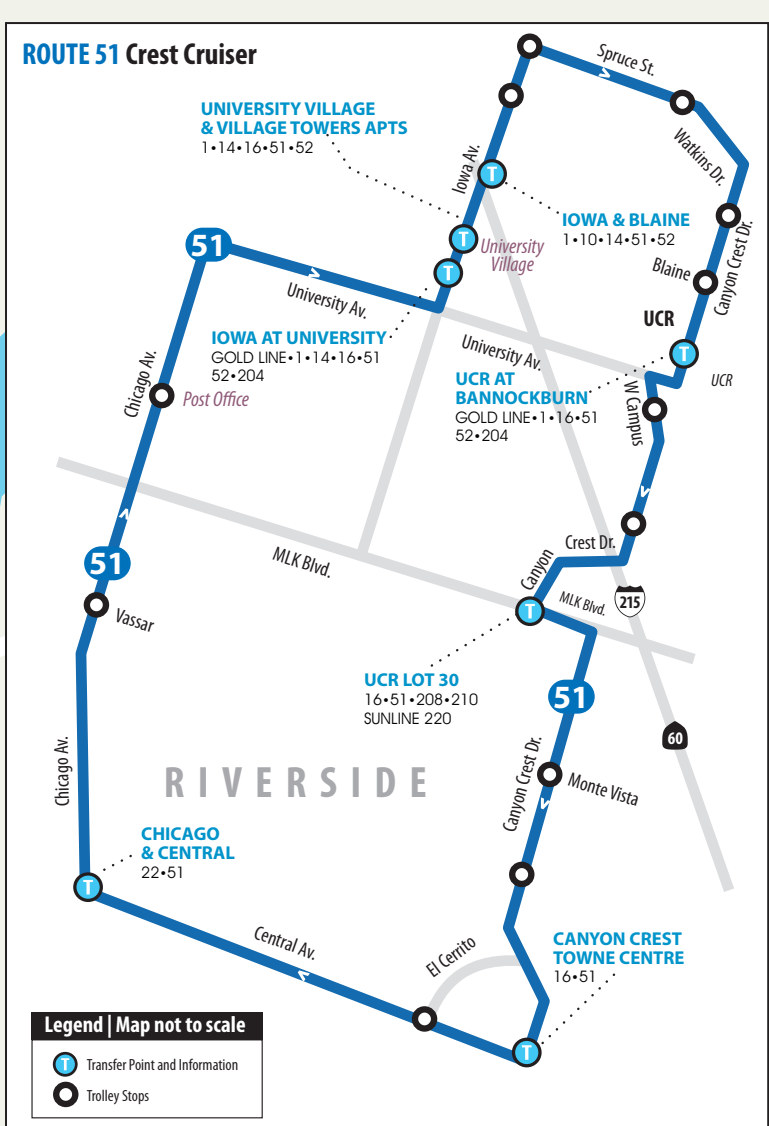

SYSTEM MAP

MAP NOT TO SCALE

Welcome aboard the Riverside Transit Agency (RTA), your community transportation provider. The RTA operates 47 bus routes to provide you with safe, cost-effective and reliable service in western Riverside County. We hope that this System Map is useful to you in planning your trip. Should you need additional information, please call the Customer Information Center at (951) 565-5002.

- **41** Route Number
- **—** Route Path
- **—** Commuter Routing
- **—** Alternate Routing
- **○** Point of Interest
- **+** Medical Facility
- **T** Transfer Point
- **Ⓜ** Metrolink Station
- **Ⓜ** Interstate
- **⬆** State Highway
- **—** Main Road
- **—** Water

(951) 565-5002 | www.RiversideTransit.com

© 2019 Riverside Transit Agency. Effective Date: May 12, 2019