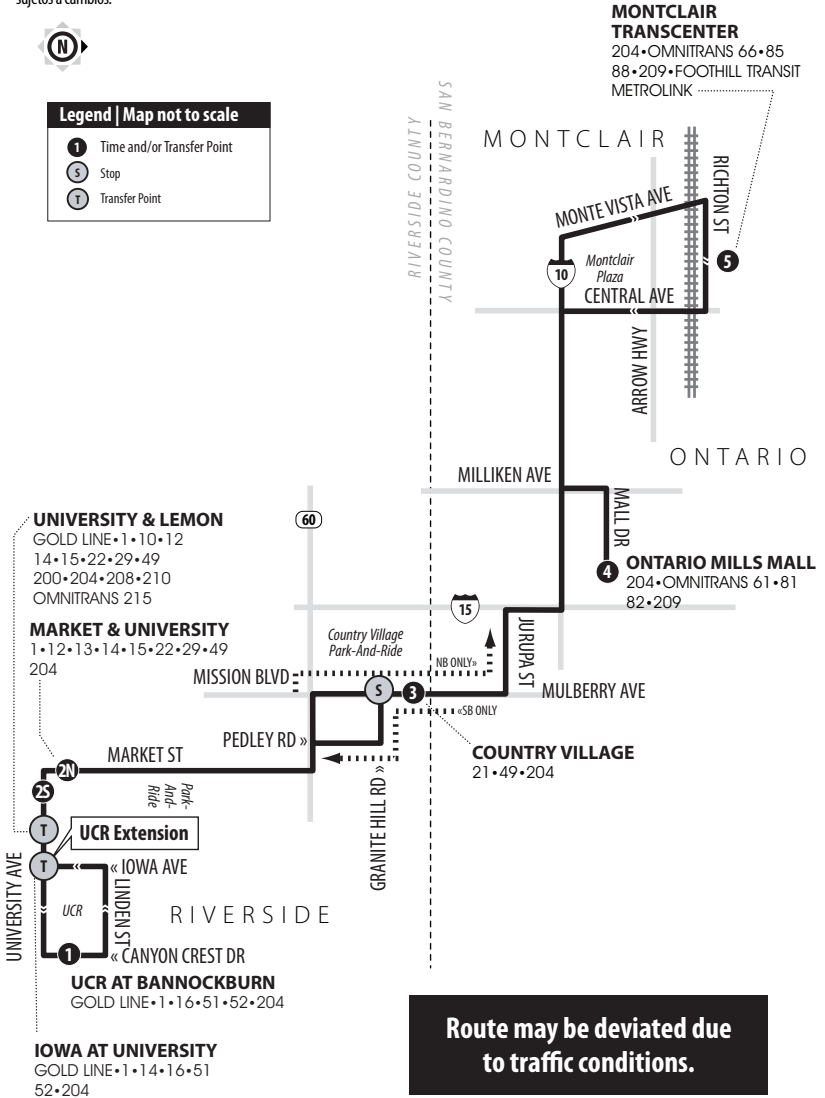

No service on weekends or: Memorial Day, Independence Day, Labor Day, Thanksgiving Day, Christmas Day and New Year's Day.

Legend | Map not to scale

- 1** Time and/or Transfer Point
- S** Stop
- T** Transfer Point

**Route may be deviated due
to traffic conditions.**

COMMUTERLINK
EXPRESS

204

Weekdays | Northbound to Ontario Mills Mall & Montclair Transcenter

A.M. times are in PLAIN, **P.M. times are in BOLD** | Times are approximate

* Trip starts two minutes earlier from University & Lemon

UCR at Bannockburn	Market & University	Country Village	Ontario Mills Mall	Montclair Transcenter
1	2N	3	4	5
—	4:20*	4:34	4:51	5:09
—	5:15*	5:29	5:46	6:08
—	5:55*	6:12	6:29	6:51
6:45	6:58	7:12	7:29	7:51
2:00	2:17	2:31	2:50	3:12
2:55	3:12	3:26	3:45	4:07
3:45	4:02	4:16	4:35	4:57
5:08	5:25	5:42	6:01	6:23
6:13	6:28	6:42	6:59	7:17

204

Weekdays | Southbound to Downtown Riverside & UCR

A.M. times are in PLAIN, **P.M. times are in BOLD** | Times are approximate

Montclair Transcenter	Ontario Mills Mall	Country Village	University & Lemon	UCR at Bannockburn
5	4	3	2S	1
5:25	5:44	6:03	6:20	6:35
6:23	6:42	7:01	7:18	7:33
7:04	7:23	7:45	8:03	8:18
8:01	8:20	8:42	9:00	9:15
3:27	3:52	4:17	4:40	4:58
4:17	4:42	5:07	5:36	5:54
5:12	5:40	6:00	6:23	6:43
6:33	6:55	7:15	7:33	7:48
7:36	7:58	8:17	8:35	8:48