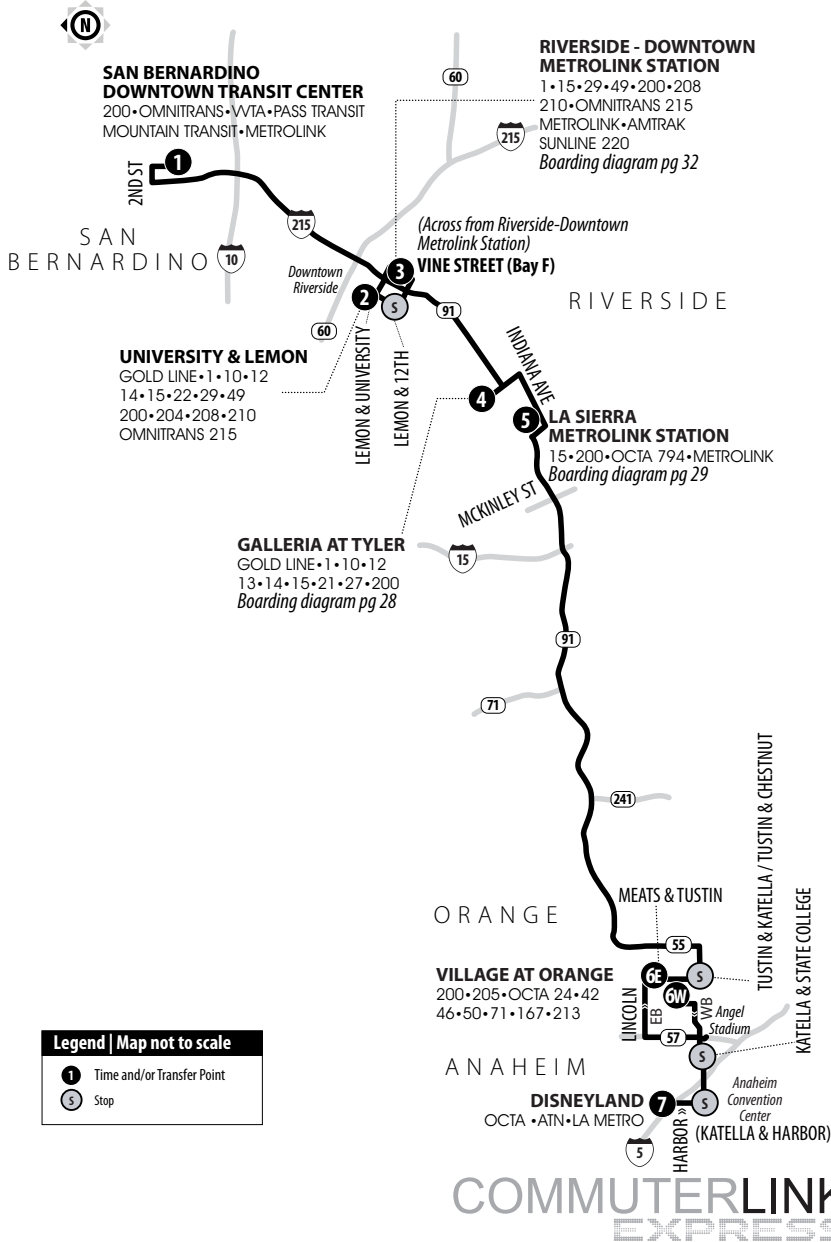

Routing and timetables
subject to change.
Rutas y horarios son
sujetos a cambios.

200 Sundays | Westbound to Anaheim

A.M. times are in PLAIN, **P.M. times are in BOLD** | Times are approximate.

San Bernardino Downtown Transit Center	Lemon & University (Downtown Riverside)	Riverside- Downtown Metrolink Station (Vine St Bay F)	Galleria at Tyler	La Sierra Metrolink Station	Meats & Tustin	Disneyland
1	2	3	4	5	6W	7
6:00	6:22	6:25	6:45	6:53	7:25	7:47
7:36	7:58	8:01	8:21	8:29	9:04	9:26
9:11	9:33	9:36	9:56	10:04	10:39	11:01
10:40	11:02	11:06	11:26	11:34	12:12	12:36
12:20	12:42	12:46	1:06	1:14	1:52	2:16
2:15	2:37	2:41	3:01	3:09	3:47	4:11
3:30	3:52	3:55	4:15	4:23	4:59	5:23
5:30	5:52	5:55	6:15	6:23	6:57	7:21
7:30	7:52	7:55	8:13	8:21	8:53	9:15

200 Sundays | Eastbound to San Bernardino

A.M. times are in PLAIN, **P.M. times are in BOLD** | Times are approximate.

Disneyland	Village at Orange	La Sierra Metrolink Station	Galleria at Tyler	Lemon & University (Downtown Riverside)	Riverside- Downtown Metrolink Station (Vine St Bay F)	San Bernardino Downtown Transit Center
7	6E	5	4	2	3	1
8:28	8:56	9:32	9:39	9:59	10:02	10:20
10:07	10:35	11:11	11:19	11:39	11:42	12:00
11:42	12:10	12:46	12:55	1:15	1:18	1:36
1:12	1:40	2:18	2:27	2:47	2:50	3:08
2:53	3:21	3:59	4:08	4:28	4:31	4:49
4:48	5:16	5:54	6:02	6:22	6:25	6:43
6:04	6:29	7:07	7:15	7:35	7:38	7:56
8:15	8:40	9:14	9:21	9:41	9:44	10:02
10:15	10:40	11:13	11:19	11:35	11:38	11:56