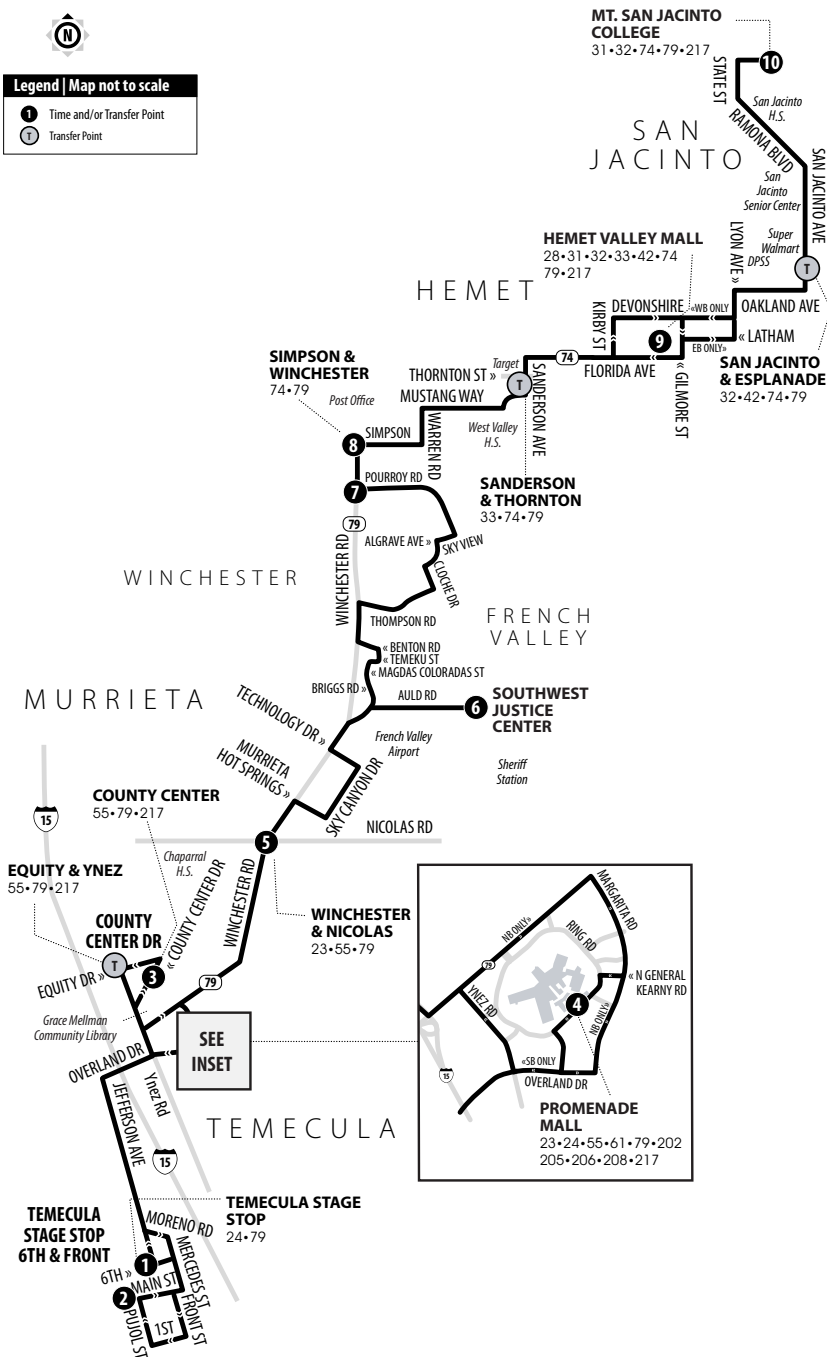

Legend | Map not to scale

- Time and/or Transfer Point
- Transfer Point

A.M. times are in PLAIN, **P.M. times are in BOLD** | Times are approximate

| County Center | Promenade Mall | Winchester & Nicolas | Southwest Justice Center | Winchester & Pourroy | Simpson & Winchester | Hemet Valley Mall | Mt. San Jacinto College San Jacinto |
|---------------|----------------|----------------------|--------------------------|----------------------|----------------------|-------------------|-------------------------------------|
| 3 | 4 | 5 | 6 | 7 | 8 | 9 | 10 |
| 7:33 | 7:43 | 7:50 | 8:01 | 8:11 | 8:21 | 8:43 | 9:09 |
| 8:49 | 8:59 | 9:06 | 9:17 | 9:28 | 9:38 | 10:00 | 10:28 |
| 10:06 | 10:16 | 10:23 | 10:34 | 10:45 | 10:55 | 11:20 | 11:48 |
| 11:18 | 11:32 | 11:41 | 11:52 | 12:04 | 12:14 | 12:41 | 1:09 |
| 12:41 | 12:55 | 1:04 | 1:15 | 1:27 | 1:37 | 2:04 | 2:32 |
| 2:08 | 2:22 | 2:31 | 2:43 | 2:55 | 3:05 | 3:33 | 4:01 |
| 3:37 | 3:51 | 4:00 | 4:12 | 4:24 | 4:34 | 5:02 | 5:30 |
| 4:49 | 5:03 | 5:13 | 5:25 | 5:37 | 5:47 | 6:13 | 6:37 |
| 6:08 | 6:20 | 6:30 | 6:42 | 6:54 | 7:04 | 7:30 | 7:54 |