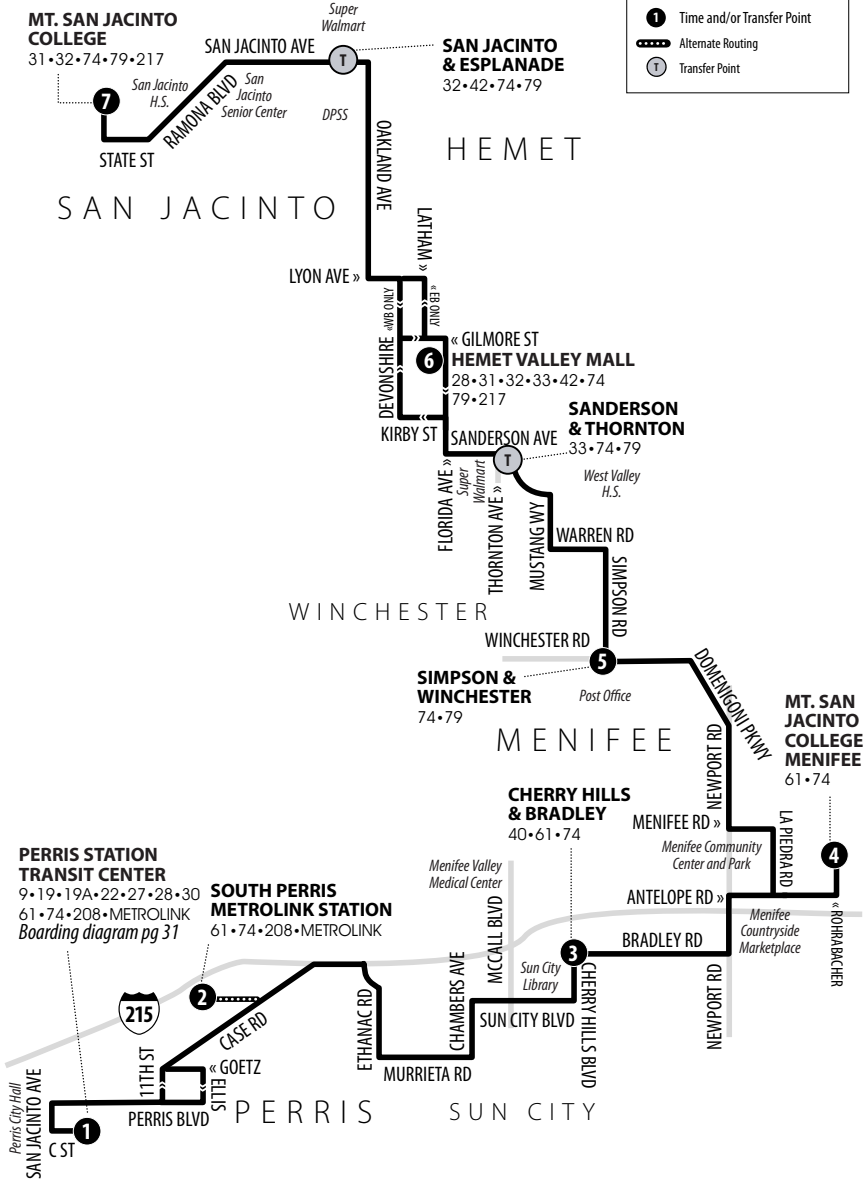

## SAN JACINTO - HEMET - MENIFEE - SUN CITY - PERRIS

Information Center  
(951) 565-5002  
RiversideTransit.com  
RTABus.com

Routing and timetables  
subject to change.  
Rutas y horarios son  
sujetos a cambios.

**Legend | Map not to scale**

- 1** Time and/or Transfer Point
- ⋯** Alternate Routing
- T** Transfer Point

A.M. times are in PLAIN, **P.M. times are in BOLD** | Times are approximate

Perris Station Transit Center	Cherry Hills & Bradley	Mt. San Jacinto College Menifee	Simpson & Winchester	Hemet Valley Mall	Mt. San Jacinto College San Jacinto
<b>1</b>	<b>3</b>	<b>4</b>	<b>5</b>	<b>6</b>	<b>7</b>
6:56	7:19	7:31	7:45	8:07	8:31
8:03	8:26	8:40	8:56	9:18	9:44
9:26	9:49	10:03	10:19	10:41	11:09
10:41	11:04	11:18	11:34	11:59	<b>12:27</b>
<b>12:00</b>	<b>12:23</b>	<b>12:38</b>	<b>12:54</b>	<b>1:21</b>	<b>1:49</b>
<b>1:30</b>	<b>1:53</b>	<b>2:08</b>	<b>2:24</b>	<b>2:51</b>	<b>3:19</b>
<b>2:58</b>	<b>3:21</b>	<b>3:36</b>	<b>3:51</b>	<b>4:19</b>	<b>4:47</b>
<b>4:30</b>	<b>4:53</b>	<b>5:08</b>	<b>5:23</b>	<b>5:49</b>	<b>6:17</b>
<b>5:34</b>	<b>5:57</b>	<b>6:11</b>	<b>6:26</b>	<b>6:52</b>	<b>7:16</b>

A.M. times are in PLAIN, **P.M. times are in BOLD** | Times are approximate

Mt. San Jacinto College San Jacinto	Hemet Valley Mall	Simpson & Winchester	Mt. San Jacinto College Menifee	Cherry Hills & Bradley	Perris Station Transit Center
<b>7</b>	<b>6</b>	<b>5</b>	<b>4</b>	<b>3</b>	<b>1</b>
6:08	6:31	6:49	7:02	7:14	7:38
7:30	7:56	8:14	8:27	8:41	9:08
8:50	9:16	9:36	9:49	10:04	10:31
10:02	10:30	10:53	11:07	11:23	11:50
11:29	11:57	<b>12:20</b>	<b>12:34</b>	<b>12:50</b>	<b>1:18</b>
<b>12:39</b>	<b>1:07</b>	<b>1:30</b>	<b>1:44</b>	<b>2:00</b>	<b>2:28</b>
<b>1:59</b>	<b>2:27</b>	<b>2:50</b>	<b>3:04</b>	<b>3:20</b>	<b>3:48</b>
<b>3:29</b>	<b>3:57</b>	<b>4:20</b>	<b>4:34</b>	<b>4:50</b>	<b>5:18</b>
<b>5:02</b>	<b>5:30</b>	<b>5:53</b>	<b>6:07</b>	<b>6:23</b>	<b>6:50</b>
<b>6:27</b>	<b>6:52</b>	<b>7:15</b>	<b>7:29</b>	<b>7:44</b>	<b>8:08</b>