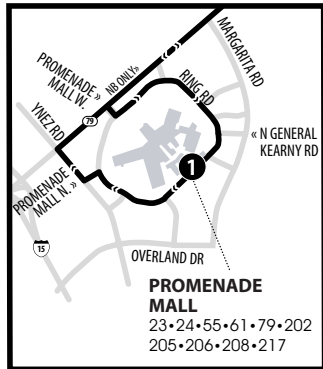

## PERRIS STATION TRANSIT CENTER - SUN CITY - MENIFEE - MURRIETA - TEMECULA

Information Center  
(951) 565-5002  
RiversideTransit.com  
RTABus.com

Routing and timetables  
subject to change.  
Rutas y horarios son  
sujetos a cambios.

Legend | Map not to scale

- Time and/or Transfer Point
- Alternate Routing
- Transfer Point

A.M. times are in PLAIN, **P.M. times are in BOLD** | Times are approximate

Promenade Mall	Hancock & Los Alamos	McElwain at Super Target	Mt. San Jacinto College Menifee	Cherry Hills & Bradley	Encanto & McCall	Perris Station Transit Center
<b>1</b>	<b>2</b>	<b>3</b>	<b>4</b>	<b>5</b>	<b>6</b>	<b>7</b>
6:51	7:08	7:17	7:37	8:01	8:08	8:30
8:11	8:28	8:37	8:57	9:22	9:29	9:52
9:28	9:45	9:55	10:15	10:40	10:47	11:10
10:52	11:14	11:24	11:44	<b>12:09</b>	<b>12:16</b>	<b>12:39</b>
<b>12:05</b>	<b>12:27</b>	<b>12:37</b>	<b>12:57</b>	<b>1:22</b>	<b>1:29</b>	<b>1:51</b>
<b>1:21</b>	<b>1:45</b>	<b>1:56</b>	<b>2:18</b>	<b>2:43</b>	<b>2:50</b>	<b>3:12</b>
<b>2:50</b>	<b>3:14</b>	<b>3:25</b>	<b>3:47</b>	<b>4:12</b>	<b>4:19</b>	<b>4:41</b>
<b>4:06</b>	<b>4:30</b>	<b>4:41</b>	<b>5:02</b>	<b>5:27</b>	<b>5:34</b>	<b>5:56</b>
<b>5:39</b>	<b>6:02</b>	<b>6:13</b>	<b>6:34</b>	<b>6:59</b>	<b>7:05</b>	<b>7:26</b>