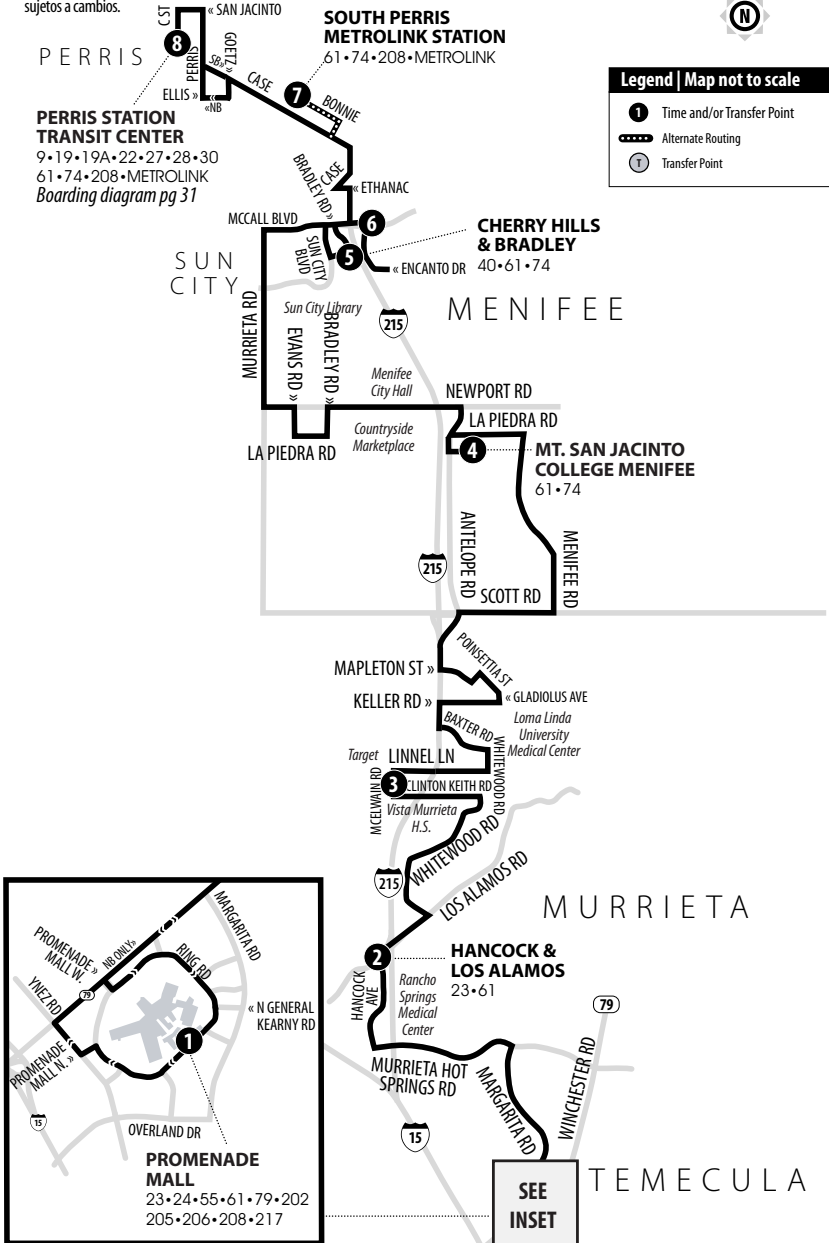

## PERRIS STATION TRANSIT CENTER - SUN CITY - MENIFEE - MURRIETA - TEMECULA

Information Center  
(951) 565-5002  
RiversideTransit.com  
RTABus.com

Routing and timetables  
subject to change.  
Rutas y horarios son  
sujetos a cambios.

Legend | Map not to scale

- Time and/or Transfer Point
- Alternate Routing
- Transfer Point

A.M. times are in PLAIN, **P.M. times are in BOLD** | Times are approximate

Promenade Mall	Hancock & Los Alamos	McElwain at Super Target	Mt. San Jacinto College Menifee	Cherry Hills & Bradley	Encanto & McCall	Perris Station Transit Center
<b>1</b>	<b>2</b>	<b>3</b>	<b>4</b>	<b>5</b>	<b>6</b>	<b>7</b>
6:51	7:08	7:17	7:37	8:01	8:08	8:30
8:11	8:28	8:37	8:57	9:22	9:29	9:52
9:28	9:45	9:55	10:15	10:40	10:47	11:10
10:52	11:14	11:24	11:44	<b>12:09</b>	<b>12:16</b>	<b>12:39</b>
<b>12:05</b>	<b>12:27</b>	<b>12:37</b>	<b>12:57</b>	<b>1:22</b>	<b>1:29</b>	<b>1:51</b>
<b>1:21</b>	<b>1:45</b>	<b>1:56</b>	<b>2:18</b>	<b>2:43</b>	<b>2:50</b>	<b>3:12</b>
<b>2:50</b>	<b>3:14</b>	<b>3:25</b>	<b>3:47</b>	<b>4:12</b>	<b>4:19</b>	<b>4:41</b>
<b>4:06</b>	<b>4:30</b>	<b>4:41</b>	<b>5:02</b>	<b>5:27</b>	<b>5:34</b>	<b>5:56</b>
<b>5:39</b>	<b>6:02</b>	<b>6:13</b>	<b>6:34</b>	<b>6:59</b>	<b>7:05</b>	<b>7:26</b>