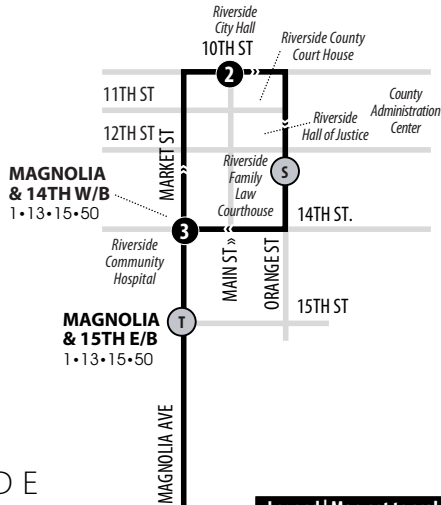

50

JURY TROLLEY

Information Center
(951) 565-5002
RiversideTransit.com
RTABus.com

Routing and timetables
subject to change.
Rutas y horarios son
sujetos a cambios.

Runs Monday – Thursday Only. No service on Fridays, weekends or: New Year's Day, MLK Day, Lincoln's Birthday, President's Day, Washington's Birthday, Cesar Chavez Day, Memorial Day, Independence Day, Labor Day, Columbus Day, Veterans Day, Thanksgiving Day, Christmas Day.

RIVERSIDE

*Calvary
Presbyterian
Church
Parking
Lot (nearest
stop 14th &
Magnolia)*

A.M. times are in PLAIN, P.M. times are in BOLD | Times are approximate

First United Methodist Church of Riverside	10th & Main (Court House)	Magnolia & 14th	Eden Lutheran Church	First United Methodist Church of Riverside
1	2	3	4	1
—	—	7:20	7:27	7:30
—	—	7:33	7:40	7:43
7:35	7:44	7:47	7:54	7:57
7:48	7:57	8:00	8:07	8:10
8:02	8:11	8:14	8:21	8:24
8:15	8:24	8:27	8:34	8:37
8:29	8:38	8:41	8:48	8:51
8:42	8:51	—	—	—
8:56	9:05	9:08	9:15	9:18
9:26	9:35	9:38	9:45	9:48
9:55	10:04	10:07	10:14	10:17
10:26	10:35	10:38	10:45	10:48
10:56	11:05	11:08	11:15	11:18
11:26	11:35	11:38	11:45	11:48
11:56	12:05	12:08	12:15	12:18
12:26	12:35	12:38	12:45	12:48
12:56	1:05	1:08	1:15	1:18
1:26	1:35	1:38	1:45	1:48
1:56	2:05	2:08	2:15	2:18
2:26	2:35	2:38	2:45	2:48
2:56	3:05	3:08	3:15	3:18
3:26	3:35	3:38	3:45	3:48
3:56	4:05	4:08	4:15	4:18
4:26	4:35	4:38	4:45	4:48
4:56	5:05	5:08	5:15	5:18
5:26	5:35	5:38	5:45	5:48

JURORS RIDE FREE