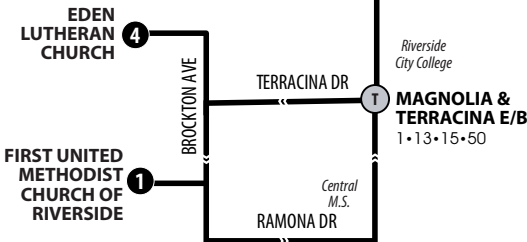

50

JURY TROLLEY

Information Center
(951) 565-5002
RiversideTransit.com
RTABus.com

Routing and timetables
subject to change.
Rutas y horarios son
sujetos a cambios.

Runs Monday – Thursday Only. No service on Fridays, weekends or: New Year's Day, MLK Day, Lincoln's Birthday, President's Day, Washington's Birthday, Cesar Chavez Day, Memorial Day, Independence Day, Labor Day, Columbus Day, Veterans Day, Thanksgiving Day, Christmas Day.

RIVERSIDE

*Calvary
Presbyterian
Church
Parking
Lot (nearest
stop 14th &
Magnolia)*

A.M. times are in PLAIN, P.M. times are in BOLD | Times are approximate

First United Methodist Church of Riverside	10th & Main (Court House)	Magnolia & 14th	Eden Lutheran Church	First United Methodist Church of Riverside
1	2	3	4	1
—	—	7:20	7:27	7:30
—	—	7:33	7:40	7:43
7:35	7:44	7:47	7:54	7:57
7:48	7:57	8:00	8:07	8:10
8:02	8:11	8:14	8:21	8:24
8:15	8:24	8:27	8:34	8:37
8:29	8:38	8:41	8:48	8:51
8:42	8:51	—	—	—
8:56	9:05	9:08	9:15	9:18
9:26	9:35	9:38	9:45	9:48
9:55	10:04	10:07	10:14	10:17
10:26	10:35	10:38	10:45	10:48
10:56	11:05	11:08	11:15	11:18
11:26	11:35	11:38	11:45	11:48
11:56	12:05	12:08	12:15	12:18
12:26	12:35	12:38	12:45	12:48
12:56	1:05	1:08	1:15	1:18
1:26	1:35	1:38	1:45	1:48
1:56	2:05	2:08	2:15	2:18
2:26	2:35	2:38	2:45	2:48
2:56	3:05	3:08	3:15	3:18
3:26	3:35	3:38	3:45	3:48
3:56	4:05	4:08	4:15	4:18
4:26	4:35	4:38	4:45	4:48
4:56	5:05	5:08	5:15	5:18
5:26	5:35	5:38	5:45	5:48