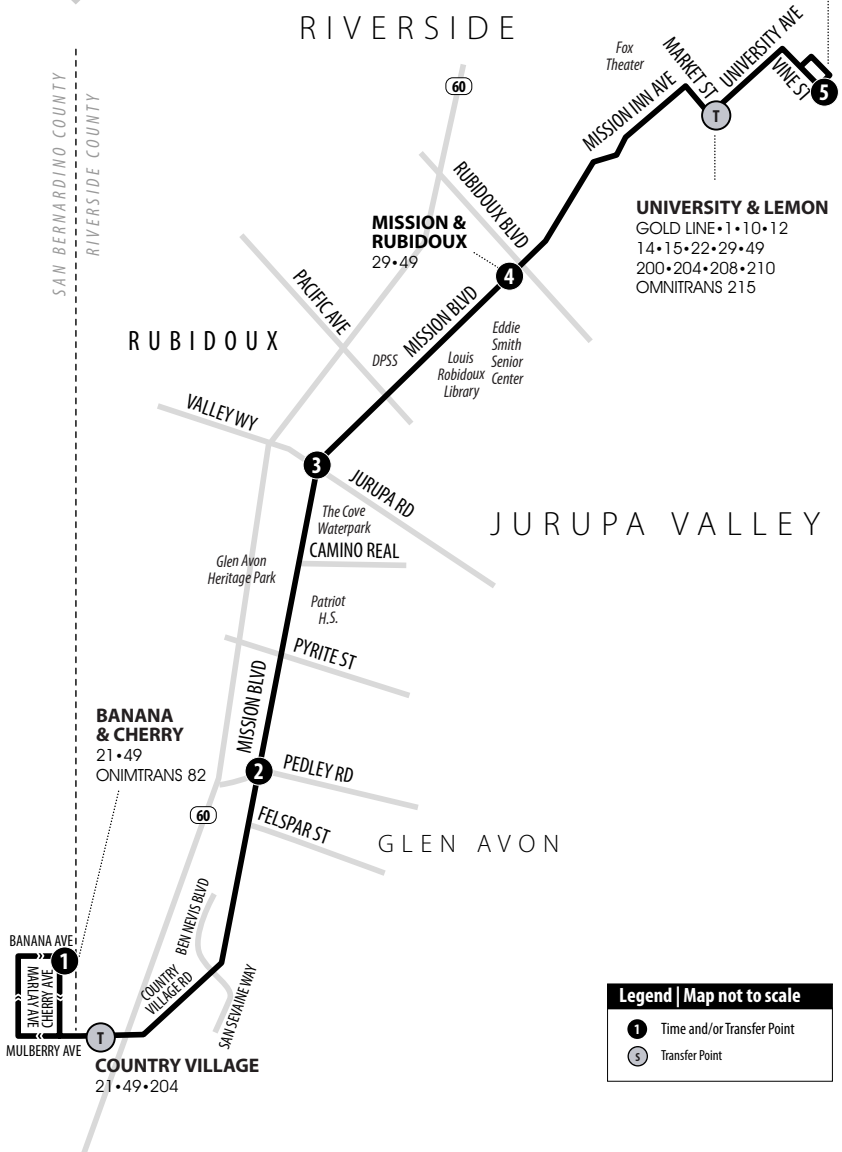

49

DOWNTOWN RIVERSIDE - COUNTRY VILLAGE - FONTANA

Information Center
(951) 565-5002
RiversideTransit.com
RTABus.com

Routing and timetables
subject to change.
Rutas y horarios son
sujetos a cambios.

RIVERSIDE - DOWNTOWN METROLINK STATION

1•15•29•49•200•208•210•OMNITRANS 215
METROLINK•AMTRAK•SUNLINE 220
Boarding diagram pg 32

UNIVERSITY & LEMON

GOLD LINE•1•10•12
14•15•22•29•49
200•204•208•210
OMNITRANS 215

Legend | Map not to scale

- 1 Time and/or Transfer Point
- 5 Transfer Point

49

Sundays | Eastbound to Downtown Riverside

A.M. times are in PLAIN, **P.M. times are in BOLD** | Times are approximate

Banana & Cherry	Mission & Pedley	Mission & Valley	Mission & Rubidoux	Riverside-Downtown Metrolink Station (Vine St Bay D)
1	2	3	4	5
6:22	6:33	6:40	6:48	7:00
7:09	7:21	7:28	7:36	7:48
7:57	8:09	8:17	8:27	8:40
8:47	8:59	9:07	9:17	9:30
9:41	9:53	10:01	10:11	10:24
10:32	10:45	10:53	11:04	11:19
11:27	11:40	11:48	11:59	12:14
12:22	12:35	12:43	12:54	1:09
1:17	1:30	1:38	1:49	2:04
2:13	2:26	2:34	2:45	3:00
3:09	3:22	3:30	3:41	3:56
4:05	4:18	4:26	4:36	4:51
5:01	5:14	5:22	5:32	5:47
5:56	6:09	6:17	6:25	6:40
6:53	7:06	7:14	7:21	7:34

49

Sundays | Westbound to Country Village/Fontana

A.M. times are in PLAIN, **P.M. times are in BOLD** | Times are approximate

Riverside-Downtown Metrolink Station (Vine St Bay D)	Mission & Rubidoux	Mission & Valley	Mission & Pedley	Banana & Cherry
5	4	3	2	1
7:10	7:23	7:30	7:35	7:47
7:58	8:13	8:20	8:25	8:37
8:50	9:05	9:13	9:18	9:31
9:40	9:55	10:03	10:09	10:22
10:34	10:50	10:58	11:04	11:17
11:29	11:45	11:54	11:59	12:12
12:24	12:40	12:49	12:54	1:07
1:19	1:35	1:44	1:49	2:03
2:14	2:32	2:40	2:45	2:59
3:10	3:28	3:36	3:41	3:55
4:06	4:24	4:32	4:37	4:51
5:01	5:19	5:27	5:32	5:46
5:57	6:15	6:23	6:29	6:42
6:50	7:07	7:15	7:21	7:34
7:44	8:00	8:07	8:13	8:26