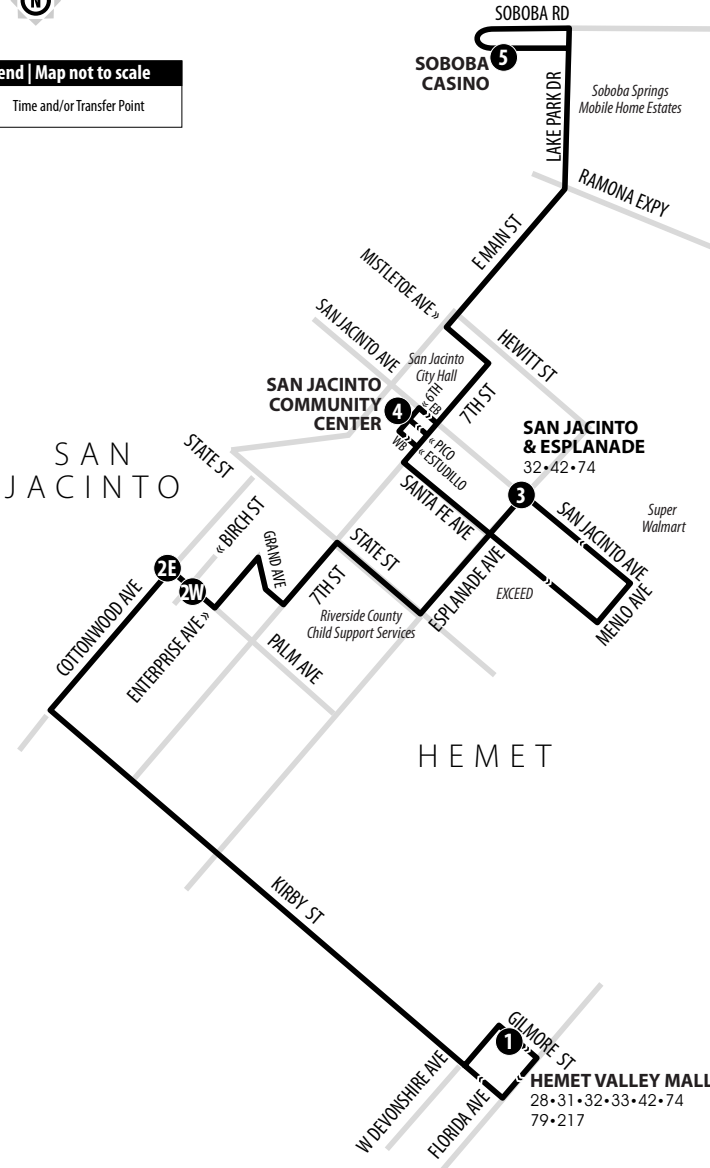

## HEMET VALLEY MALL - SAN JACINTO - SOBOBA CASINO

Information Center  
(951) 565-5002  
RiversideTransit.com  
RTABus.com

Routing and timetables  
subject to change.  
Rutas y horarios son  
sujetos a cambios.

Legend | Map not to scale

1 Time and/or Transfer Point

## 42 Sundays | Eastbound to Soboba Casino

A.M. times are in PLAIN, **P.M. times are in BOLD** | Times are approximate

Hemet Valley Mall	Palm & Cottonwood	San Jacinto & Esplanade	San Jacinto Community Center	Soboba Casino
<b>1</b>	<b>2E</b>	<b>3</b>	<b>4</b>	<b>5</b>
8:25	8:37	8:50	8:55	9:07
10:04	10:17	10:31	10:37	10:49
<b>12:01</b>	<b>12:14</b>	<b>12:28</b>	<b>12:34</b>	<b>12:47</b>
<b>1:40</b>	<b>1:53</b>	<b>2:08</b>	<b>2:13</b>	<b>2:25</b>
<b>3:33</b>	<b>3:46</b>	<b>3:59</b>	<b>4:04</b>	<b>4:16</b>
<b>5:16</b>	<b>5:28</b>	<b>5:41</b>	<b>5:46</b>	<b>5:58</b>

## 42 Sundays | Westbound to Hemet Valley Mall

A.M. times are in PLAIN, **P.M. times are in BOLD** | Times are approximate

Soboba Casino	San Jacinto Community Center	San Jacinto & Esplanade	Palm & Birch	Hemet Valley Mall
<b>5</b>	<b>4</b>	<b>3</b>	<b>2W</b>	<b>1</b>
9:17	9:25	9:35	9:43	9:56
10:56	11:04	11:14	11:22	11:35
<b>12:53</b>	<b>1:01</b>	<b>1:11</b>	<b>1:19</b>	<b>1:32</b>
<b>2:31</b>	<b>2:39</b>	<b>2:49</b>	<b>2:57</b>	<b>3:10</b>
<b>4:26</b>	<b>4:34</b>	<b>4:44</b>	<b>4:52</b>	<b>5:06</b>
<b>6:08</b>	<b>6:16</b>	<b>6:26</b>	<b>6:34</b>	<b>6:48</b>