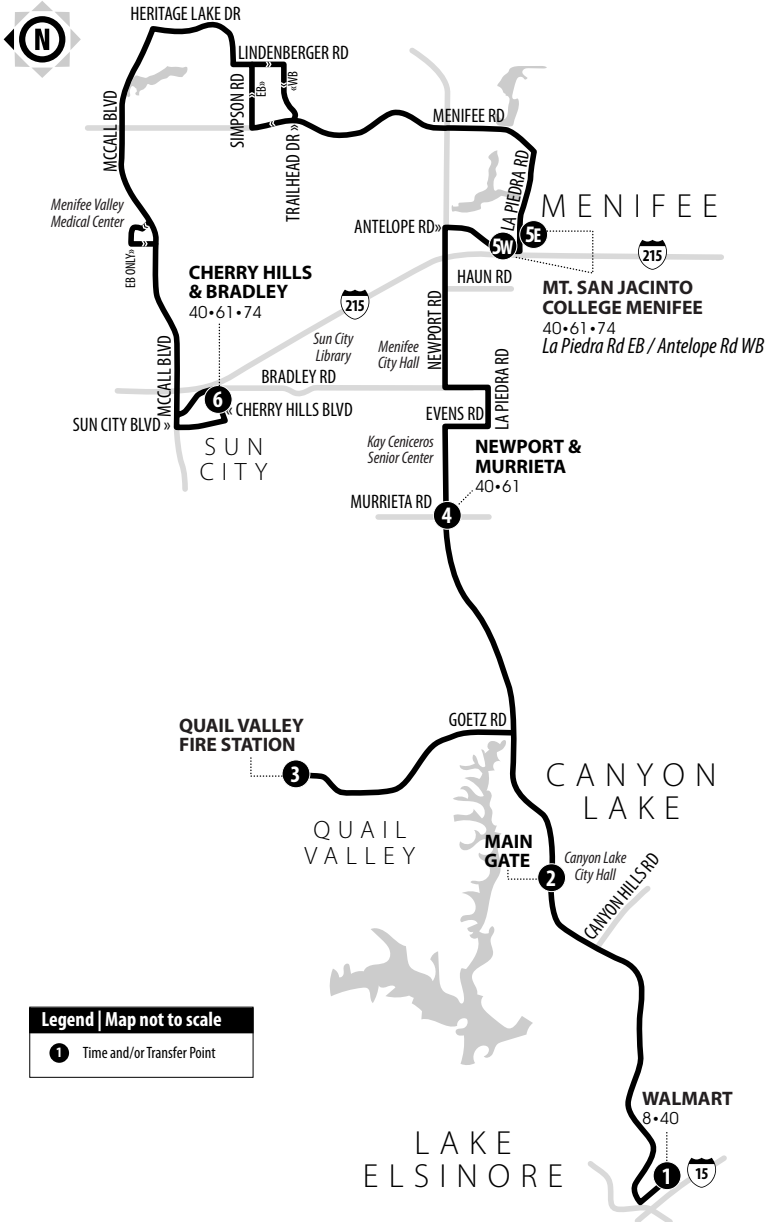

40

LAKE ELSINORE - CANYON LAKE - QUAIL VALLEY - MENIFEE - SUN CITY

Information Center
(951) 565-5002
RiversideTransit.com
RTABus.com

Routing and timetables
subject to change.
Rutas y horarios son
sujetos a cambios.

40 Sundays | Eastbound to Menifee-Sun City

A.M. times are in PLAIN, **P.M. times are in BOLD** | Times are approximate

* La Piedra Rd at College

Lake Elsinore Walmart	Canyon Lake Main Gate	Quail Valley Fire Station	Newport & Murrieta	Mt. San Jacinto College Menifee*	Cherry Hills & Bradley
1	2	3	4	5E	6
7:45	7:52	8:02	8:10	8:22	8:50
8:56	9:03	9:13	9:21	9:33	10:01
10:13	10:20	10:30	10:38	10:50	11:18
11:26	11:33	11:43	11:51	12:03	12:31
12:38	12:45	12:55	1:03	1:15	1:43
1:56	2:03	2:13	2:21	2:33	3:01
3:20	3:27	3:37	3:45	3:57	4:25
4:23	4:30	4:40	4:48	5:00	5:28
6:08	6:15	6:25	6:33	6:45	7:13

40 Sundays | Westbound to Lake Elsinore

A.M. times are in PLAIN, **P.M. times are in BOLD** | Times are approximate

** Antelope Rd at La Piedra Rd

Cherry Hills & Bradley	Mt. San Jacinto College Menifee**	Newport & Murrieta	Quail Valley Fire Station	Canyon Lake Main Gate	Lake Elsinore Walmart
6	5W	4	3	2	1
7:36	7:59	8:14	8:25	8:33	8:41
9:00	9:23	9:38	9:49	9:57	10:05
10:14	10:37	10:52	11:03	11:11	11:19
11:26	11:49	12:04	12:15	12:23	12:31
12:41	1:04	1:19	1:30	1:38	1:46
2:05	2:28	2:43	2:54	3:02	3:10
3:08	3:31	3:46	3:57	4:05	4:13
4:38	5:01	5:16	5:27	5:35	5:43
6:02	6:25	6:40	6:51	6:59	7:07