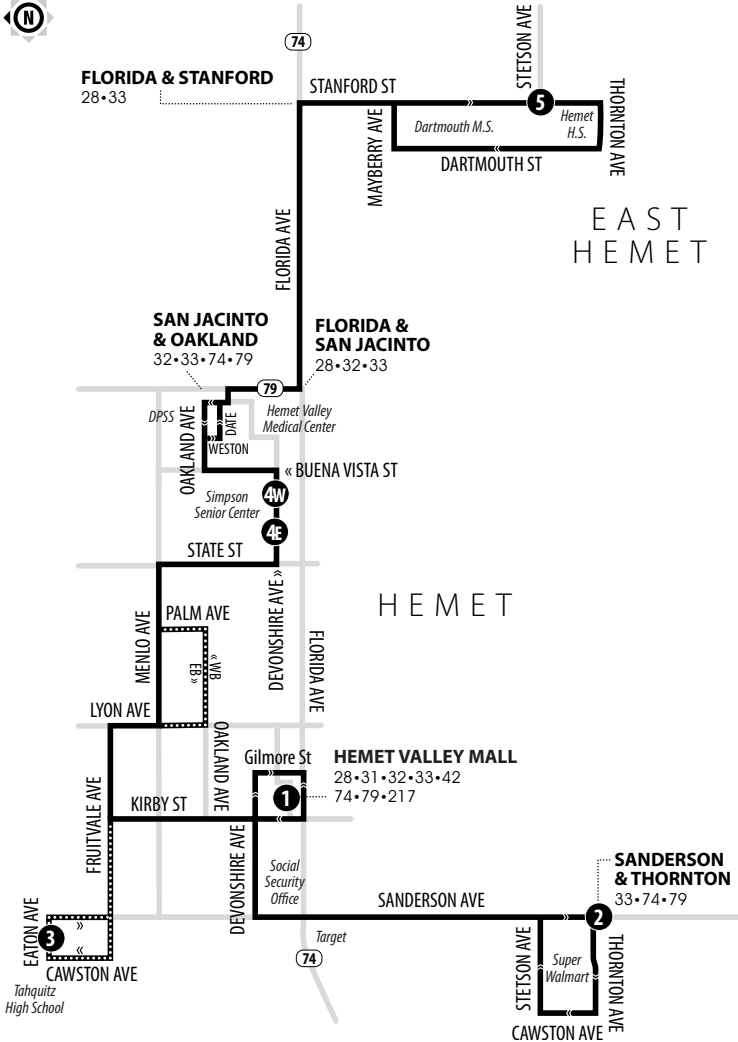

## HEMET VALLEY MALL - SANDERSON & THORNTON - STANFORD & STETSON

Information Center  
(951) 565-5002  
RiversideTransit.com  
RTABus.com

Routing and timetables  
subject to change.  
Rutas y horarios son  
sujetos a cambios.

**Legend | Map not to scale**

- 1** Time and/or Transfer Point
- .....** Alternate Routing

### 33 Sundays | Eastbound to Stanford & Stetson

A.M. times are in PLAIN, **P.M. times are in BOLD** | Times are approximate

Hemet Valley Mall	Devonshire & Carmalita	Stanford & Stetson
<b>1</b>	<b>4E</b>	<b>5</b>
9:12	9:24	9:39
11:16	11:28	11:44
<b>1:02</b>	<b>1:14</b>	<b>1:30</b>
<b>2:56</b>	<b>3:08</b>	<b>3:23</b>
<b>4:37</b>	<b>4:49</b>	<b>5:04</b>
<b>6:25</b>	<b>6:37</b>	<b>6:52</b>

### 33 Sundays | Westbound to Hemet Valley Mall and Sanderson & Thornton

A.M. times are in PLAIN, **P.M. times are in BOLD** | Times are approximate

Stanford & Stetson	Devonshire & Juanita	Hemet Valley Mall	Thornton & Sanderson	Hemet Valley Mall
<b>5</b>	<b>4W</b>	<b>1</b>	<b>2</b>	<b>1</b>
8:10	8:26	8:39	8:51	9:05
9:44	10:02	10:15	10:29	10:46
11:50	<b>12:08</b>	<b>12:21</b>	<b>12:35</b>	<b>12:52</b>
<b>1:48</b>	<b>2:06</b>	<b>2:19</b>	<b>2:33</b>	<b>2:48</b>
<b>3:28</b>	<b>3:46</b>	<b>3:59</b>	<b>4:12</b>	<b>4:27</b>
<b>5:09</b>	<b>5:26</b>	<b>5:39</b>	<b>5:52</b>	<b>6:07</b>