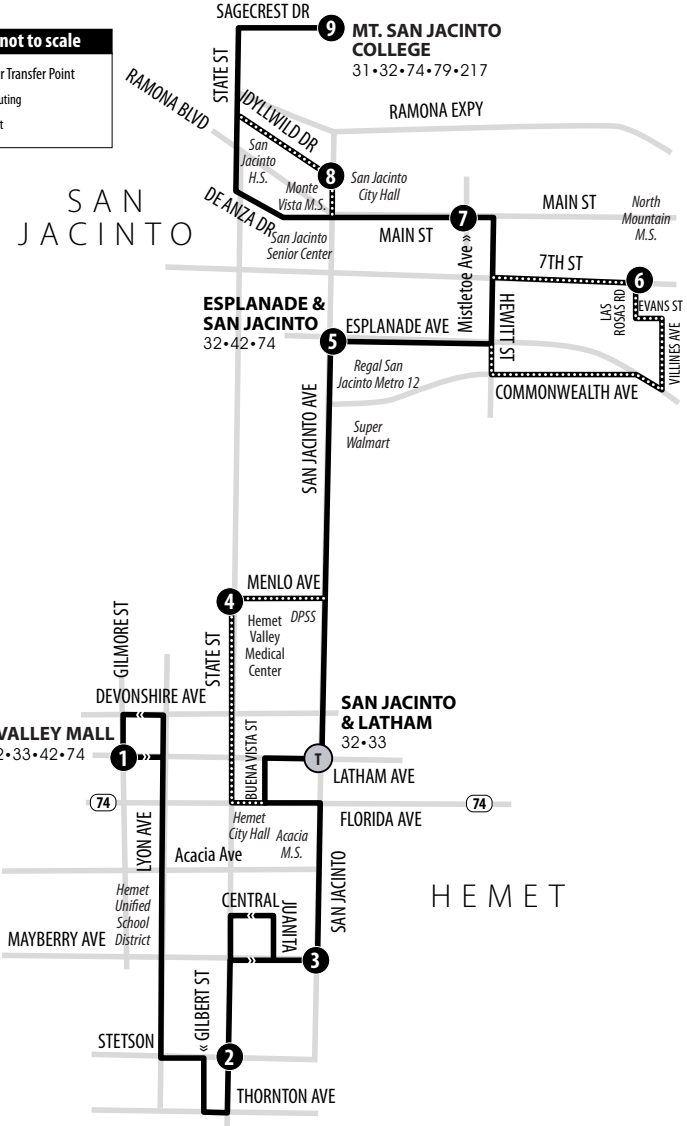

Routing and timetables  
subject to change.  
Rutas y horarios son  
sujetos a cambios.

**Legend | Map not to scale**

- 1** Time and/or Transfer Point
- ⋯** Alternate Routing
- T** Transfer Point

## Sundays | Northbound to Mt. San Jacinto College

A.M. times are in PLAIN, **P.M. times are in BOLD** | Times are approximate

Hemet Valley Mall	State & Stetson	San Jacinto & Mayberry	Esplanade & San Jacinto	Main & Mistletoe	Mt. San Jacinto College San Jacinto
<b>1</b>	<b>2</b>	<b>3</b>	<b>5</b>	<b>7</b>	<b>9</b>
7:15	7:28	7:34	7:47	7:52	8:04
8:22	8:36	8:42	8:55	9:00	9:13
9:19	9:33	9:39	9:53	9:58	10:11
10:27	10:41	10:47	11:01	11:06	11:19
11:28	11:42	11:48	<b>12:02</b>	<b>12:08</b>	<b>12:21</b>
<b>12:37</b>	<b>12:51</b>	<b>12:57</b>	<b>1:11</b>	<b>1:17</b>	<b>1:29</b>
<b>1:38</b>	<b>1:52</b>	<b>1:58</b>	<b>2:14</b>	<b>2:20</b>	<b>2:32</b>
<b>2:49</b>	<b>3:03</b>	<b>3:09</b>	<b>3:25</b>	<b>3:31</b>	<b>3:43</b>
<b>3:44</b>	<b>3:58</b>	<b>4:04</b>	<b>4:20</b>	<b>4:26</b>	<b>4:38</b>
<b>5:02</b>	<b>5:14</b>	<b>5:19</b>	<b>5:33</b>	<b>5:38</b>	<b>5:50</b>
<b>5:56</b>	<b>6:08</b>	<b>6:13</b>	<b>6:27</b>	<b>6:32</b>	<b>6:44</b>