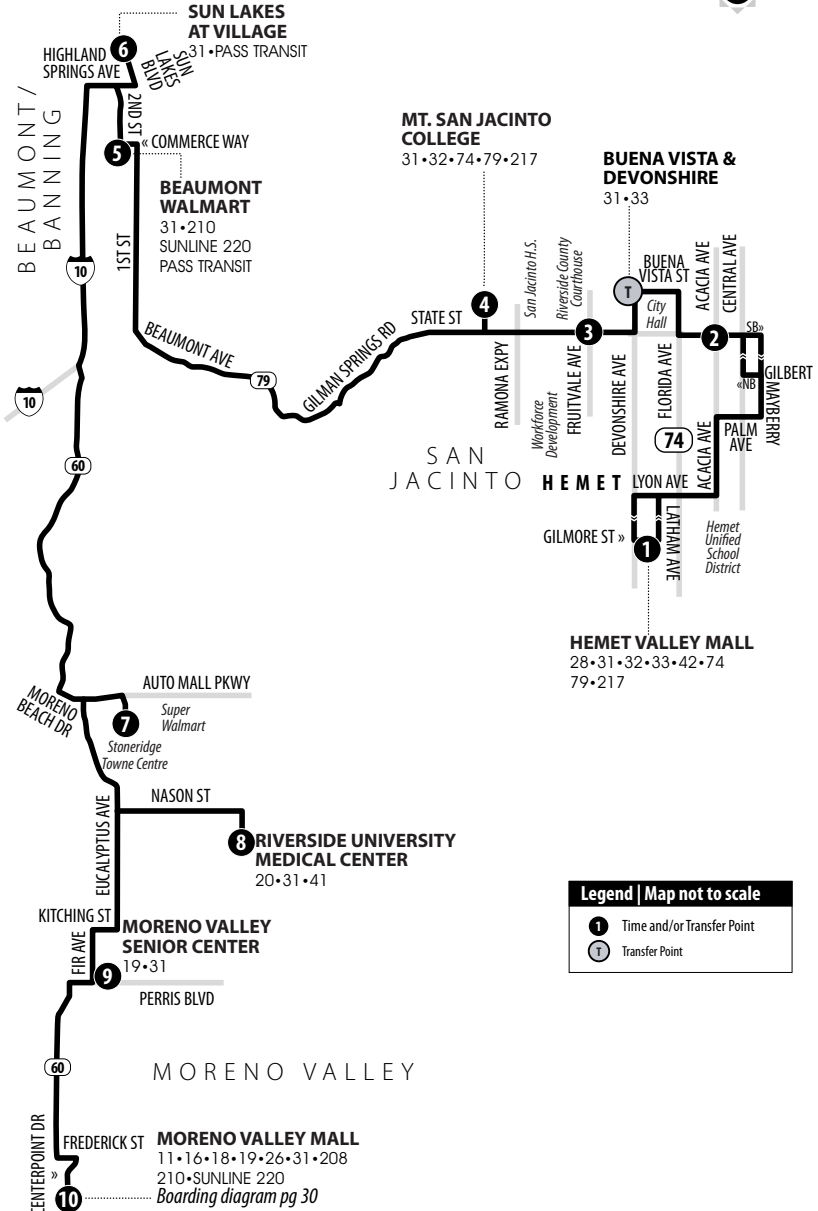

31

Sundays | Northbound to Moreno Valley Mall

A.M. times are in PLAIN, **P.M. times are in BOLD** | Times are approximate

Hemet Valley Mall	State & Acacia (Post Office)	State & Fruitvale	Mt. San Jacinto College San Jacinto	Beaumont Walmart	Sun Lakes at Village	Super Walmart at Moreno Beach Dr	Riverside University Medical Center	Moreno Valley Senior Center	Moreno Valley Mall
1	2	3	4	5	6	7	8	9	10
7:04	7:13	7:22	7:33	7:51	7:54	8:22	8:34	8:46	9:06
8:12	8:21	8:30	8:41	8:59	9:02	9:32	9:44	9:56	10:16
9:25	9:34	9:43	9:54	10:12	10:15	10:45	10:57	11:09	11:29
10:35	10:44	10:53	11:04	11:22	11:25	11:55	12:07	12:19	12:39
11:46	11:55	12:04	12:15	12:33	12:36	1:06	1:18	1:30	1:50
12:50	12:59	1:08	1:19	1:37	1:40	2:10	2:22	2:34	2:54
2:06	2:15	2:24	2:35	2:53	2:56	3:26	3:38	3:50	4:10
3:13	3:22	3:31	3:42	4:00	4:03	4:33	4:45	4:57	5:17
4:24	4:33	4:42	4:53	5:11	5:14	5:44	5:56	6:08	6:28
5:26	5:35	5:44	5:54	6:11	6:14	6:44	6:56	7:08	7:28

31

Sundays | Southbound to Hemet Valley Mall

A.M. times are in PLAIN, **P.M. times are in BOLD** | Times are approximate

Moreno Valley Mall	Moreno Valley Senior Center	Riverside University Medical Center	Super Walmart at Moreno Beach Dr	Sun Lakes at Village	Beaumont Walmart	Mt. San Jacinto College San Jacinto	State & Fruitvale	State & Acacia (Post Office)	Hemet Valley Mall
10	9	8	7	6	5	4	3	2	1
7:10	7:22	7:34	7:43	8:11	8:16	8:36	8:48	8:58	9:08
8:15	8:27	8:39	8:48	9:16	9:21	9:41	9:53	10:03	10:13
9:29	9:41	9:53	10:02	10:31	10:36	10:56	11:09	11:19	11:29
10:33	10:45	10:57	11:06	11:35	11:40	12:00	12:13	12:23	12:33
11:46	11:58	12:10	12:19	12:48	12:53	1:13	1:26	1:36	1:46
12:56	1:08	1:20	1:29	1:58	2:03	2:23	2:36	2:46	2:56
2:07	2:19	2:31	2:40	3:09	3:14	3:34	3:47	3:57	4:07
3:11	3:23	3:35	3:44	4:13	4:18	4:38	4:50	4:59	5:09
4:24	4:36	4:48	4:57	5:26	5:31	5:51	6:02	6:10	6:20
5:34	5:46	5:58	6:07	6:35	6:39	6:58	7:09	7:17	7:27
6:52	7:04	7:16	7:25	7:53	7:57	8:16	8:27	8:35	8:45