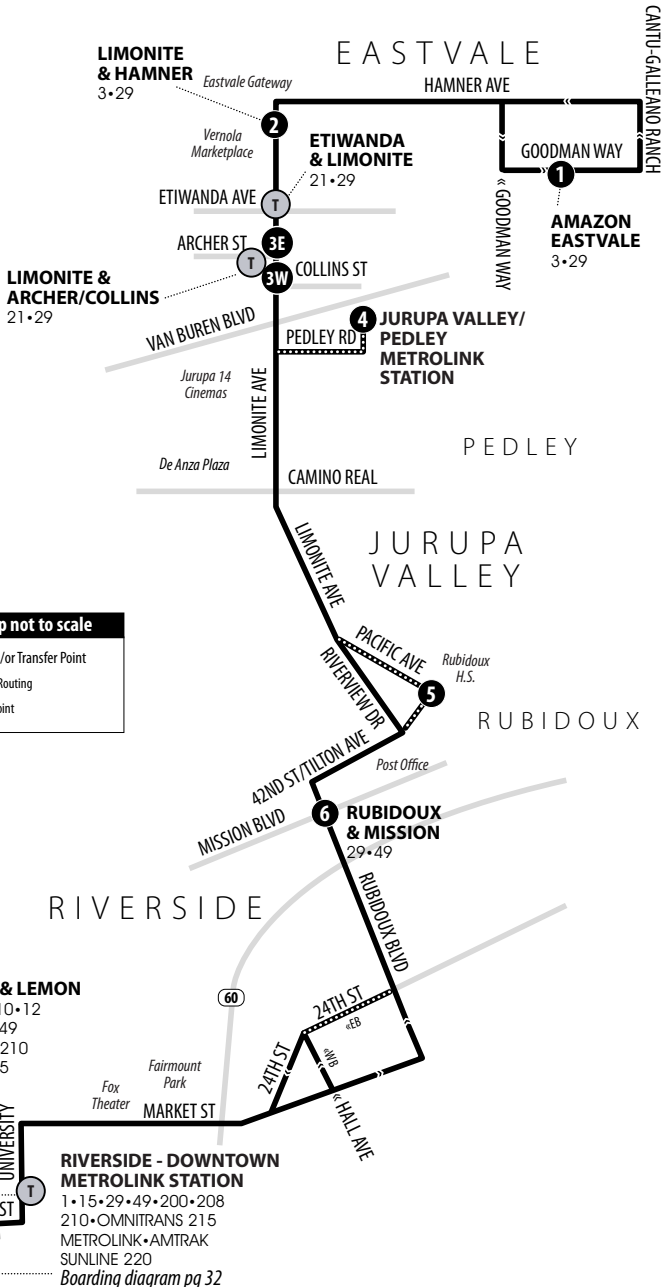

Routing and timetables  
subject to change.  
Rutas y horarios son  
sujetos a cambios.

## Sundays | Eastbound to Downtown Riverside

A.M. times are in PLAIN, **P.M. times are in BOLD** | Times are approximate

Amazon Eastvale	Limonite & Hamner	Limonite & Archer	Rubidoux & Mission	Riverside-Downtown Metrolink Station (Vine St Bay D)
<b>1</b>	<b>2</b>	<b>3E</b>	<b>6</b>	<b>7</b>
5:57	6:06	6:17	6:31	6:50
6:56	7:05	7:16	7:30	7:49
8:04	8:13	8:25	8:39	9:00
9:09	9:19	9:31	9:47	10:10
10:21	10:31	10:43	10:59	11:22
11:33	11:43	11:55	<b>12:11</b>	<b>12:34</b>
<b>12:46</b>	<b>12:56</b>	<b>1:10</b>	<b>1:26</b>	<b>1:49</b>
<b>2:04</b>	<b>2:14</b>	<b>2:30</b>	<b>2:46</b>	<b>3:09</b>
<b>3:13</b>	<b>3:23</b>	<b>3:39</b>	<b>3:55</b>	<b>4:18</b>
<b>4:33</b>	<b>4:43</b>	<b>4:59</b>	<b>5:15</b>	<b>5:38</b>
<b>5:41</b>	<b>5:51</b>	<b>6:05</b>	<b>6:21</b>	<b>6:42</b>
<b>7:00</b>	<b>7:10</b>	<b>7:24</b>	<b>7:40</b>	<b>8:01</b>

## Sundays | Westbound to Eastvale

A.M. times are in PLAIN, **P.M. times are in BOLD** | Times are approximate

Riverside-Downtown Metrolink Station (Vine St Bay D)	Rubidoux & Mission	Limonite & Collins	Limonite & Hamner	Amazon Eastvale
<b>7</b>	<b>6</b>	<b>3W</b>	<b>2</b>	<b>1</b>
5:55	6:16	6:28	6:38	6:46
7:00	7:21	7:35	7:46	7:54
7:59	8:24	8:40	8:51	8:59
9:10	9:35	9:51	10:03	10:11
10:20	10:45	11:01	11:15	11:23
11:32	11:58	<b>12:14</b>	<b>12:28</b>	<b>12:36</b>
<b>12:44</b>	<b>1:10</b>	<b>1:26</b>	<b>1:40</b>	<b>1:48</b>
<b>1:59</b>	<b>2:25</b>	<b>2:41</b>	<b>2:55</b>	<b>3:03</b>
<b>3:19</b>	<b>3:45</b>	<b>4:01</b>	<b>4:15</b>	<b>4:23</b>
<b>4:28</b>	<b>4:54</b>	<b>5:10</b>	<b>5:23</b>	<b>5:31</b>
<b>5:48</b>	<b>6:13</b>	<b>6:29</b>	<b>6:42</b>	<b>6:50</b>
<b>6:52</b>	<b>7:17</b>	<b>7:30</b>	<b>7:43</b>	<b>7:51</b>
<b>8:11</b>	<b>8:36</b>	<b>8:49</b>	<b>9:01</b>	<b>9:09</b>