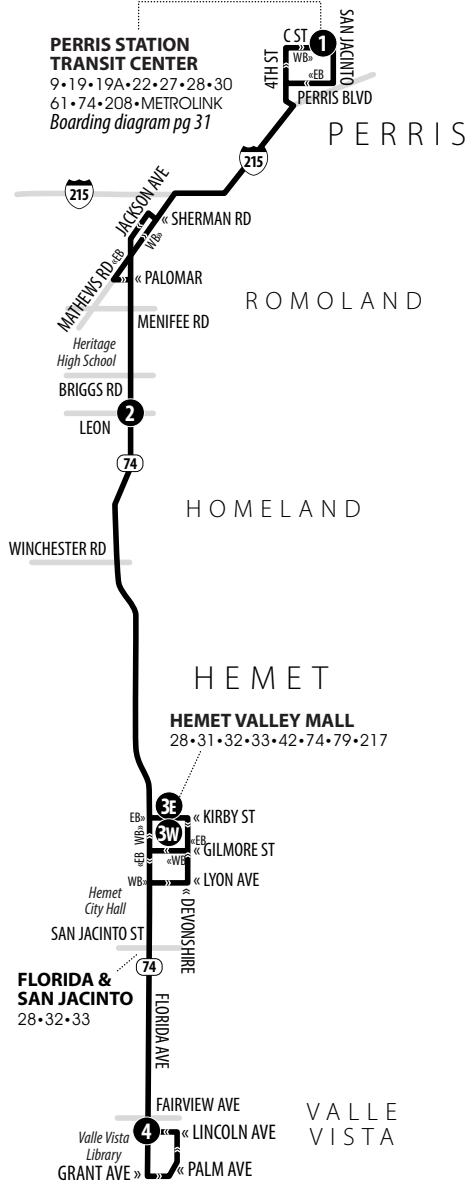

Routing and timetables
subject to change.
Rutas y horarios son
sujetos a cambios.

Legend | Map not to scale

- 1 Time and/or Transfer Point

A.M. times are in PLAIN, **P.M. times are in BOLD** | Times are approximate

* Trip will end at Florida Ave & State St bus stop at 12:13 a.m.

Perris Station Transit Center	Hwy 74 & Leon	Kirby & Latham	Lincoln & Florida
1	2	3E	4
6:25	6:43	6:57	7:21
6:59	7:17	7:33	7:57
7:43	8:01	8:17	8:41
8:30	8:50	9:07	9:34
9:05	9:25	9:42	10:12
9:43	10:03	10:22	10:52
10:28	10:50	11:09	11:39
11:11	11:33	11:52	12:22
11:49	12:12	12:32	1:02
12:34	12:57	1:17	1:47
1:16	1:39	1:59	2:29
2:01	2:24	2:44	3:14
2:44	3:07	3:27	3:57
3:29	3:52	4:12	4:42
4:14	4:37	4:57	5:27
5:01	5:24	5:44	6:14
5:39	6:01	6:20	6:47
6:20	6:42	7:01	7:28
7:05	7:26	7:44	8:11
7:57	8:18	8:36	9:03
9:00	9:21	9:38	10:03
9:34	9:55	10:12	10:35
11:37	11:53	12:05*	—

A.M. times are in PLAIN, **P.M. times are in BOLD** | Times are approximate

Lincoln & Florida	Hemet Valley Mall	Hwy 74 & Leon	Perris Station Transit Center
4	3W	2	1
—	4:30	4:44	5:01
—	5:05	5:19	5:36
5:26	5:55	6:11	6:28
6:11	6:41	6:57	7:14
7:00	7:32	7:50	8:07
7:43	8:15	8:33	8:51
8:18	8:50	9:08	9:27
8:56	9:31	9:49	10:08
9:44	10:19	10:38	10:57
10:22	10:57	11:18	11:38
11:05	11:41	12:02	12:22
11:49	12:25	12:46	1:06
12:32	1:08	1:29	1:49
1:15	1:51	2:12	2:32
1:57	2:31	2:52	3:12
2:39	3:13	3:34	3:54
3:29	4:02	4:23	4:43
4:09	4:42	5:02	5:22
4:52	5:25	5:45	6:05
5:45	6:17	6:36	6:54
6:25	6:55	7:14	7:31
7:38	8:08	8:27	8:44
8:21	8:50	9:07	9:24