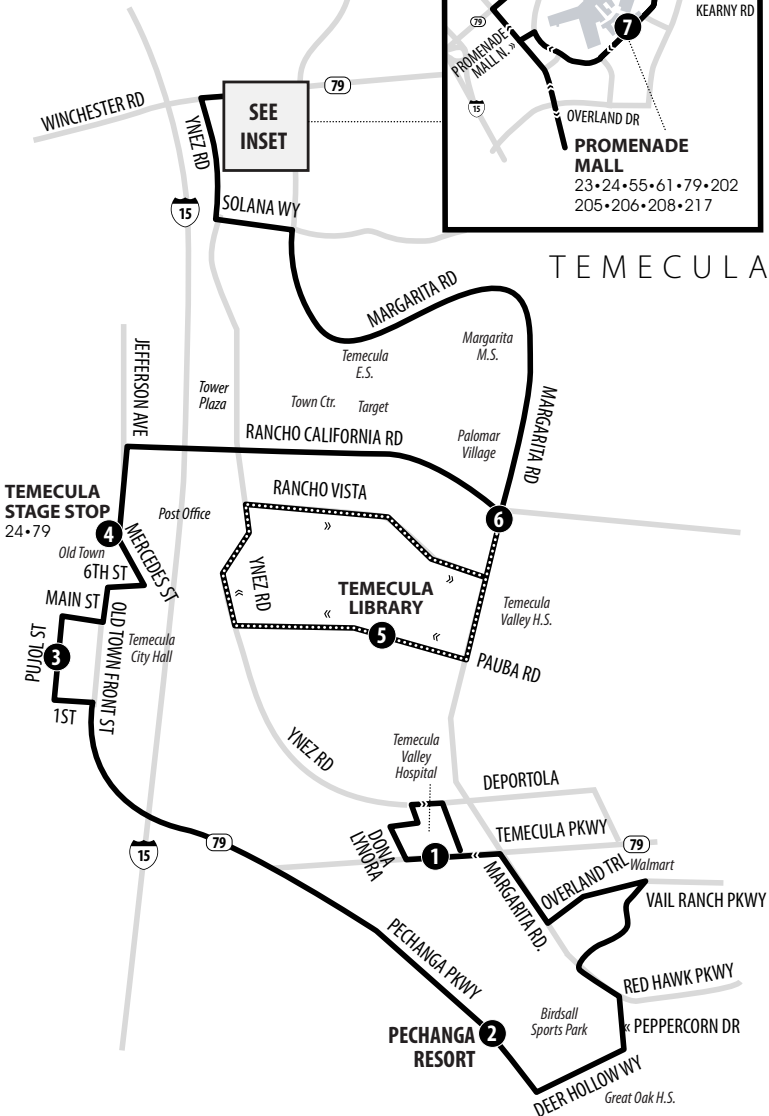

Routing and timetables
subject to change.
Rutas y horarios son
sujetos a cambios.

Legend | Map not to scale

- 1** Time and/or Transfer Point
- ⋯** Alternate Routing
- T** Transfer Point

24

Sundays | Northbound to Promenade Mall

A.M. times are in PLAIN, **P.M. times are in BOLD** | Times are approximate

Temecula Valley Hospital	Pechanga Resort	Pujol & Main	Temecula Stage Stop 6th & Front	Margarita & Rancho California	Promenade Mall
1	2	3	4	6	7
7:40	8:06	8:18	8:24	8:33	8:46
8:48	9:14	9:28	9:34	9:43	9:56
9:52	10:18	10:31	10:37	10:46	11:01
11:05	11:34	11:47	11:52	12:02	12:17
12:19	12:48	1:01	1:06	1:16	1:31
1:23	1:52	2:05	2:10	2:21	2:36
2:33	3:02	3:15	3:20	3:31	3:46
3:45	4:14	4:27	4:32	4:43	4:56
4:55	5:24	5:37	5:42	5:49	6:00
6:10	6:39	6:52	6:57	7:04	7:13

24

Sundays | Southbound to Temecula Valley Hospital

A.M. times are in PLAIN, **P.M. times are in BOLD** | Times are approximate

Promenade Mall	Margarita & Rancho California	Temecula Stage Stop 6th & Front	Pujol & Main	Pechanga Resort	Temecula Valley Hospital
7	6	4	3	2	1
7:49	8:00	8:09	8:11	8:21	8:38
8:41	8:56	9:08	9:11	9:24	9:42
9:54	10:09	10:21	10:26	10:39	10:57
11:05	11:21	11:35	11:40	11:53	12:11
12:12	12:28	12:39	12:44	12:57	1:15
1:19	1:36	1:47	1:52	2:05	2:23
2:32	2:49	3:00	3:04	3:17	3:35
3:43	4:00	4:11	4:15	4:28	4:45
4:58	5:15	5:26	5:30	5:43	6:00
6:12	6:29	6:40	6:44	6:57	7:14