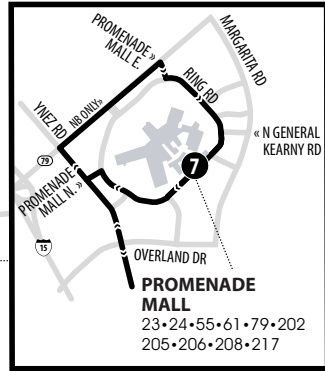

Routing and timetables
subject to change.
Rutas y horarios son
sujetos a cambios.

Legend | Map not to scale

- 1** Time and/or Transfer Point
- ⋯** Alternate Routing
- T** Transfer Point

24

Sundays | Northbound to Promenade Mall

A.M. times are in PLAIN, **P.M. times are in BOLD** | Times are approximate

Temecula Valley Hospital	Pechanga Resort	Pujol & Main	Temecula Stage Stop 6th & Front	Margarita & Rancho California	Promenade Mall
1	2	3	4	6	7
7:40	8:06	8:18	8:24	8:33	8:46
8:48	9:14	9:28	9:34	9:43	9:56
9:52	10:18	10:31	10:37	10:46	11:01
11:05	11:34	11:47	11:52	12:02	12:17
12:19	12:48	1:01	1:06	1:16	1:31
1:23	1:52	2:05	2:10	2:21	2:36
2:33	3:02	3:15	3:20	3:31	3:46
3:45	4:14	4:27	4:32	4:43	4:56
4:55	5:24	5:37	5:42	5:49	6:00
6:10	6:39	6:52	6:57	7:04	7:13

24

Sundays | Southbound to Temecula Valley Hospital

A.M. times are in PLAIN, **P.M. times are in BOLD** | Times are approximate

Promenade Mall	Margarita & Rancho California	Temecula Stage Stop 6th & Front	Pujol & Main	Pechanga Resort	Temecula Valley Hospital
7	6	4	3	2	1
7:49	8:00	8:09	8:11	8:21	8:38
8:41	8:56	9:08	9:11	9:24	9:42
9:54	10:09	10:21	10:26	10:39	10:57
11:05	11:21	11:35	11:40	11:53	12:11
12:12	12:28	12:39	12:44	12:57	1:15
1:19	1:36	1:47	1:52	2:05	2:23
2:32	2:49	3:00	3:04	3:17	3:35
3:43	4:00	4:11	4:15	4:28	4:45
4:58	5:15	5:26	5:30	5:43	6:00
6:12	6:29	6:40	6:44	6:57	7:14