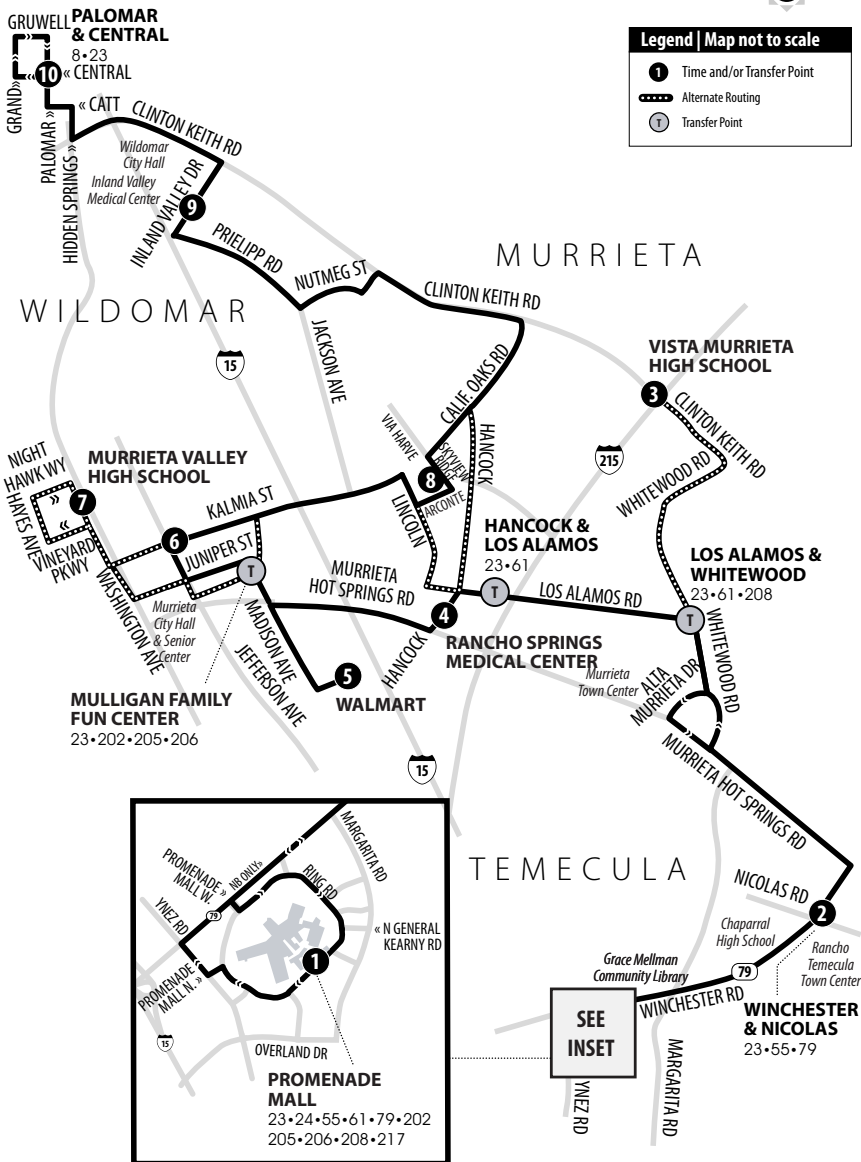

## TEMECULA - MURRIETA - WILDOMAR

Information Center  
(951) 565-5002  
RiversideTransit.com  
RTABus.com

Routing and timetables  
subject to change.  
Rutas designadas y horarios  
son sujetos a cambios.

**Legend | Map not to scale**

- 1** Time and/or Transfer Point
- ⋯** Alternate Routing
- T** Transfer Point

## Sundays | Northbound to Wildomar

A.M. times are in PLAIN, P.M. times are in BOLD | Times are approximate

Promenade Mall	Winchester & Nicolas	Rancho Springs Medical Center	Murrieta Walmart	Kalmia & Jefferson	Skyview Ridge Amanda Apts	Inland Valley Medical Center	Palomar & Central
<b>1</b>	<b>2</b>	<b>4</b>	<b>5</b>	<b>6</b>	<b>8</b>	<b>9</b>	<b>10</b>
7:56	8:05	8:27	8:33	8:41	8:48	8:57	9:12
8:56	9:05	9:27	9:33	9:43	9:50	10:00	10:15
10:06	10:17	10:39	10:45	10:55	11:02	11:12	11:27
11:11	11:23	11:49	11:55	<b>12:05</b>	<b>12:12</b>	<b>12:22</b>	<b>12:37</b>
<b>12:25</b>	<b>12:37</b>	<b>1:05</b>	<b>1:11</b>	<b>1:21</b>	<b>1:28</b>	<b>1:38</b>	<b>1:55</b>
<b>1:39</b>	<b>1:51</b>	<b>2:19</b>	<b>2:25</b>	<b>2:35</b>	<b>2:42</b>	<b>2:51</b>	<b>3:08</b>
<b>2:44</b>	<b>2:56</b>	<b>3:24</b>	<b>3:30</b>	<b>3:40</b>	<b>3:47</b>	<b>3:56</b>	<b>4:13</b>
<b>3:56</b>	<b>4:08</b>	<b>4:36</b>	<b>4:42</b>	<b>4:52</b>	<b>4:59</b>	<b>5:09</b>	<b>5:26</b>
<b>5:06</b>	<b>5:18</b>	<b>5:46</b>	<b>5:52</b>	<b>6:02</b>	<b>6:09</b>	<b>6:19</b>	<b>6:34</b>
<b>6:10</b>	<b>6:22</b>	<b>6:50</b>	<b>6:56</b>	<b>7:04</b>	<b>7:11</b>	<b>7:26</b>	—