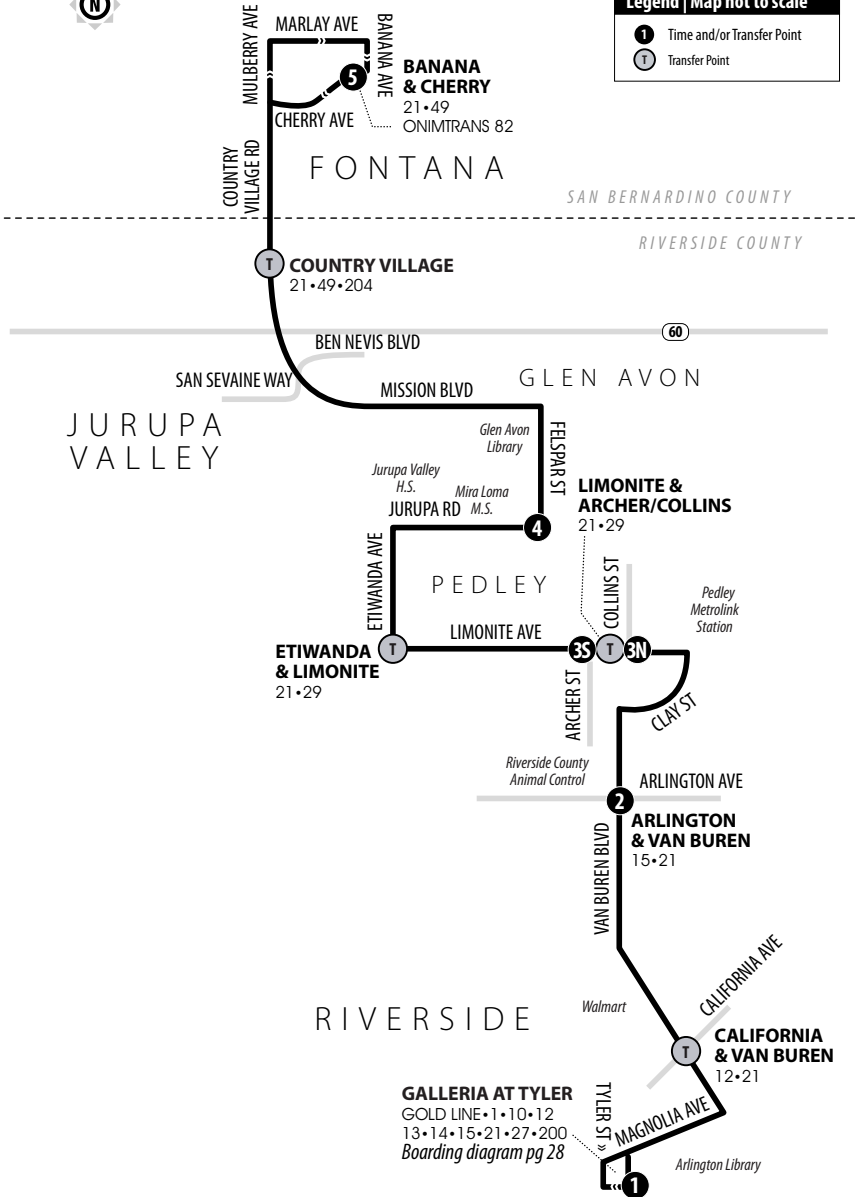

21

GALLERIA AT TYLER TO COUNTRY VILLAGE/ FONTANA

Information Center
(951) 565-5002
RiversideTransit.com
RTABus.com

Routing and timetables
subject to change.
Rutas y horarios son
sujetos a cambios.

Legend | Map not to scale

- 1** Time and/or Transfer Point
- T** Transfer Point

21

Sundays | Northbound to Country Village/Fontana

A.M. times are in PLAIN, **P.M. times are in BOLD** | Times are approximate

Galleria at Tyler	Van Buren & Arlington	Limonite & Collins	Felspar & Jurupa	Banana & Cherry
1	2	3N	4	5
7:41	7:53	8:01	8:19	8:32
8:46	9:00	9:10	9:28	9:42
9:55	10:10	10:20	10:38	10:53
11:03	11:21	11:31	11:49	12:04
12:14	12:33	12:43	1:01	1:16
1:27	1:46	1:56	2:14	2:29
2:39	2:58	3:08	3:26	3:41
3:53	4:12	4:22	4:40	4:55
5:05	5:22	5:32	5:50	6:05
6:16	6:32	6:42	6:58	7:13

21

Sundays | Southbound to Galleria at Tyler

A.M. times are in PLAIN, **P.M. times are in BOLD** | Times are approximate

Banana & Cherry	Felspar & Jurupa	Limonite & Archer	Van Buren & Arlington	Galleria at Tyler
5	4	3S	2	1
7:37	7:51	8:09	8:19	8:31
8:47	9:02	9:20	9:30	9:45
9:52	10:07	10:26	10:36	10:53
11:03	11:18	11:37	11:47	12:04
12:14	12:29	12:48	12:59	1:17
1:26	1:41	2:00	2:11	2:29
2:39	2:55	3:14	3:25	3:43
3:51	4:07	4:26	4:37	4:55
5:05	5:19	5:38	5:49	6:06