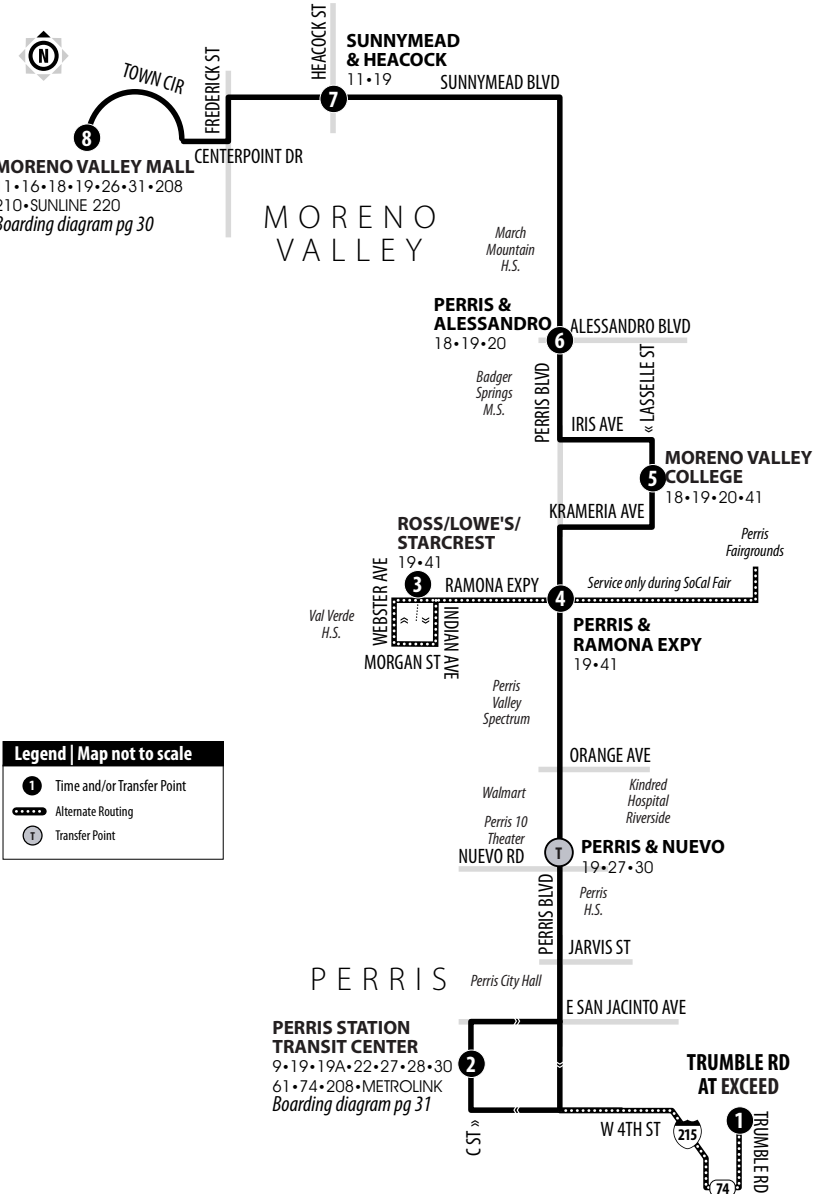

19 | 19A

MORENO VALLEY MALL TO PERRIS STATION TRANSIT CENTER - TRUMBLE RD

Information Center
(951) 565-5002
RiversideTransit.com
RTABus.com

Routing and timetables
subject to change.
Rutas y horarios son
sujetos a cambios.

MORENO VALLEY MALL
11•16•18•19•26•31•208
210•SUNLINE 220
Boarding diagram pg 30