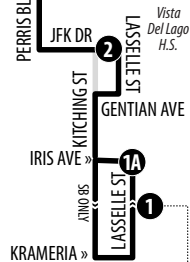

18

SUNNYMEAD RANCH - MORENO VALLEY MALL - MORENO VALLEY COLLEGE

Information Center
(951) 565-5002
RiversideTransit.com
RTABus.com

Routing and timetables
subject to change.
Rutas y horarios son
sujetos a cambios.

SUNNYMEAD RANCH

MORENO VALLEY MALL
11•16•18•19•26•31•208
210•SUNLINE 220
Boarding diagram pg 30

MORENO VALLEY

MORENO VALLEY COLLEGE
18•19•20•41
Vista Verde M.S.

Legend | Map not to scale

- 1** Time and/or Transfer Point
-** Alternate Routing
- T** Transfer Point

18

Sundays | Northbound to Sunnymead Ranch & Moreno Valley Mall

A.M. times are in PLAIN, P.M. times are in BOLD | Times are approximate

Iris & Lasselle	Lasselle & JFK	Perris & Alessandro	Cottonwood & Frederick	Moreno Valley Mall	Heacock & Manzanita	Moreno Valley Mall
1A	2	3	4N	5	6	5
7:07	7:14	7:22	7:30	7:41	8:03	8:20
8:08	8:15	8:23	8:31	8:42	9:04	9:21
9:12	9:19	9:27	9:35	9:46	10:08	10:26
10:14	10:22	10:31	10:39	10:50	11:12	11:30
11:19	11:27	11:36	11:44	11:55	12:17	12:35
12:25	12:33	12:42	12:50	1:01	1:23	1:41
1:30	1:38	1:47	1:56	2:07	2:29	2:47
2:36	2:44	2:53	3:02	3:13	3:35	3:53
3:43	3:51	4:00	4:09	4:20	4:42	5:00
4:49	4:56	5:05	5:14	5:25	5:47	6:05
5:56	6:03	6:11	6:19	6:30	6:52	7:10
7:00	7:07	7:15	7:23	7:34	7:56	8:13

18

Sundays | Southbound to Moreno Valley College

A.M. times are in PLAIN, P.M. times are in BOLD | Times are approximate

Moreno Valley Mall	Cottonwood & Graham	Perris & Alessandro	Lasselle & JFK	Iris & Lasselle
5	4S	3	2	1A
8:30	8:38	8:45	8:51	9:02
9:31	9:39	9:46	9:53	10:04
10:36	10:44	10:51	10:58	11:09
11:40	11:49	11:57	12:04	12:15
12:45	12:54	1:02	1:09	1:20
1:51	2:00	2:08	2:15	2:26
2:57	3:06	3:14	3:21	3:33
4:03	4:12	4:20	4:27	4:39
5:10	5:19	5:27	5:34	5:46
6:15	6:23	6:31	6:38	6:50