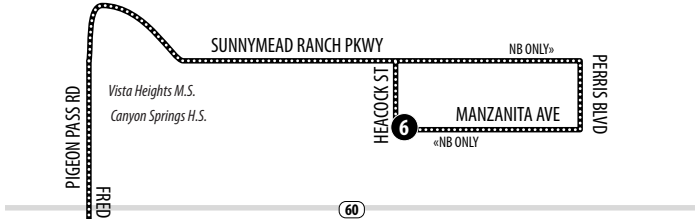

18

SUNNYMEAD RANCH - MORENO VALLEY MALL - MORENO VALLEY COLLEGE

Information Center
(951) 565-5002
RiversideTransit.com
RTABus.com

Routing and timetables
subject to change.
Rutas y horarios son
sujetos a cambios.

SUNNYMEAD RANCH

MORENO VALLEY MALL
11•16•18•19•26•31•208
210•SUNLINE 220
Boarding diagram pg 30

MORENO VALLEY

MORENO VALLEY COLLEGE
18•19•20•41
Vista Verde M.S.

Legend | Map not to scale

- 1** Time and/or Transfer Point
-** Alternate Routing
- T** Transfer Point

18

Sundays | Northbound to Sunnymead Ranch & Moreno Valley Mall

A.M. times are in PLAIN, P.M. times are in BOLD | Times are approximate

Iris & Lasselle	Lasselle & JFK	Perris & Alessandro	Cottonwood & Frederick	Moreno Valley Mall	Heacock & Manzanita	Moreno Valley Mall
1A	2	3	4N	5	6	5
7:07	7:14	7:22	7:30	7:41	8:03	8:20
8:08	8:15	8:23	8:31	8:42	9:04	9:21
9:12	9:19	9:27	9:35	9:46	10:08	10:26
10:14	10:22	10:31	10:39	10:50	11:12	11:30
11:19	11:27	11:36	11:44	11:55	12:17	12:35
12:25	12:33	12:42	12:50	1:01	1:23	1:41
1:30	1:38	1:47	1:56	2:07	2:29	2:47
2:36	2:44	2:53	3:02	3:13	3:35	3:53
3:43	3:51	4:00	4:09	4:20	4:42	5:00
4:49	4:56	5:05	5:14	5:25	5:47	6:05
5:56	6:03	6:11	6:19	6:30	6:52	7:10
7:00	7:07	7:15	7:23	7:34	7:56	8:13

18

Sundays | Southbound to Moreno Valley College

A.M. times are in PLAIN, P.M. times are in BOLD | Times are approximate

Moreno Valley Mall	Cottonwood & Graham	Perris & Alessandro	Lasselle & JFK	Iris & Lasselle
5	4S	3	2	1A
8:30	8:38	8:45	8:51	9:02
9:31	9:39	9:46	9:53	10:04
10:36	10:44	10:51	10:58	11:09
11:40	11:49	11:57	12:04	12:15
12:45	12:54	1:02	1:09	1:20
1:51	2:00	2:08	2:15	2:26
2:57	3:06	3:14	3:21	3:33
4:03	4:12	4:20	4:27	4:39
5:10	5:19	5:27	5:34	5:46
6:15	6:23	6:31	6:38	6:50