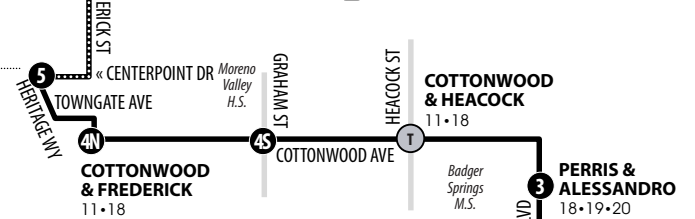

18

SUNNYMEAD RANCH - MORENO VALLEY MALL - MORENO VALLEY COLLEGE

Information Center
(951) 565-5002
RiversideTransit.com
RTABus.com

Routing and timetables
subject to change.
Rutas y horarios son
sujetos a cambios.

SUNNYMEAD RANCH

MORENO VALLEY MALL
11•16•18•19•26•31•208
210•SUNLINE 220
Boarding diagram pg 30

MORENO VALLEY

MORENO VALLEY COLLEGE
18•19•20•41
Vista Verde M.S.

Legend | Map not to scale

- 1** Time and/or Transfer Point
-** Alternate Routing
- T** Transfer Point

18

Sundays | Northbound to Sunnymead Ranch & Moreno Valley Mall

A.M. times are in PLAIN, P.M. times are in BOLD | Times are approximate

Iris & Lasselle	Lasselle & JFK	Perris & Alessandro	Cottonwood & Frederick	Moreno Valley Mall	Heacock & Manzanita	Moreno Valley Mall
1A	2	3	4N	5	6	5
7:07	7:14	7:22	7:30	7:41	8:03	8:20
8:08	8:15	8:23	8:31	8:42	9:04	9:21
9:12	9:19	9:27	9:35	9:46	10:08	10:26
10:14	10:22	10:31	10:39	10:50	11:12	11:30
11:19	11:27	11:36	11:44	11:55	12:17	12:35
12:25	12:33	12:42	12:50	1:01	1:23	1:41
1:30	1:38	1:47	1:56	2:07	2:29	2:47
2:36	2:44	2:53	3:02	3:13	3:35	3:53
3:43	3:51	4:00	4:09	4:20	4:42	5:00
4:49	4:56	5:05	5:14	5:25	5:47	6:05
5:56	6:03	6:11	6:19	6:30	6:52	7:10
7:00	7:07	7:15	7:23	7:34	7:56	8:13

18

Sundays | Southbound to Moreno Valley College

A.M. times are in PLAIN, P.M. times are in BOLD | Times are approximate

Moreno Valley Mall	Cottonwood & Graham	Perris & Alessandro	Lasselle & JFK	Iris & Lasselle
5	4S	3	2	1A
8:30	8:38	8:45	8:51	9:02
9:31	9:39	9:46	9:53	10:04
10:36	10:44	10:51	10:58	11:09
11:40	11:49	11:57	12:04	12:15
12:45	12:54	1:02	1:09	1:20
1:51	2:00	2:08	2:15	2:26
2:57	3:06	3:14	3:21	3:33
4:03	4:12	4:20	4:27	4:39
5:10	5:19	5:27	5:34	5:46
6:15	6:23	6:31	6:38	6:50