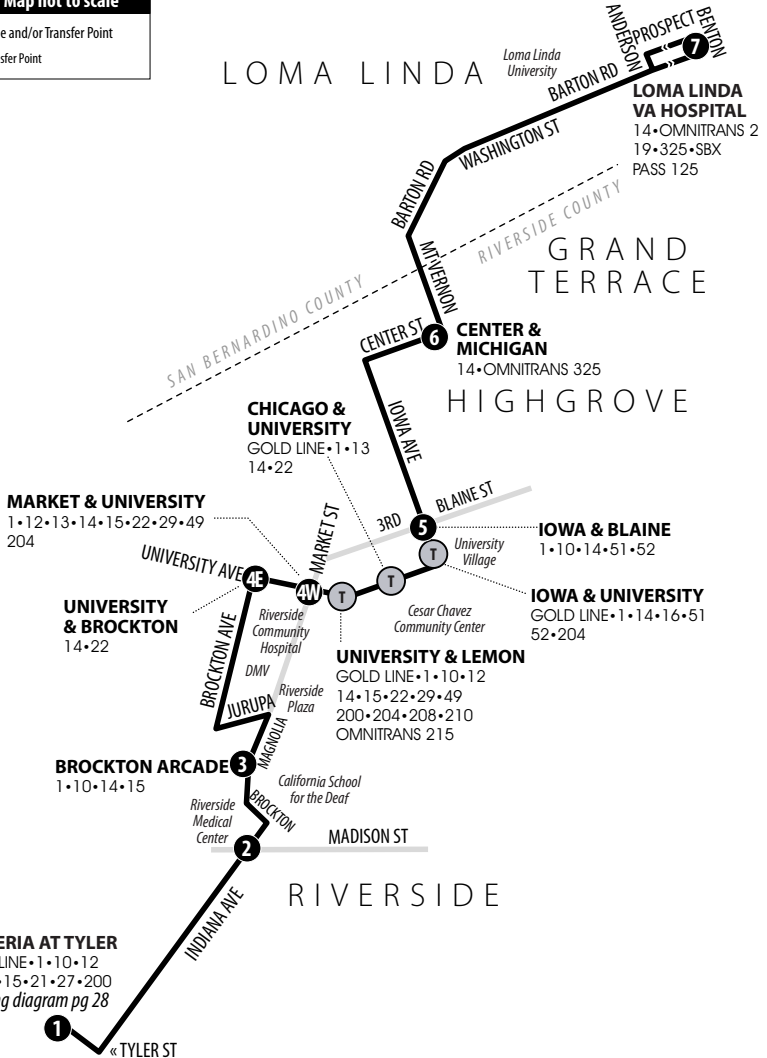

RTA does not serve Mt Vernon Ave or Barton Rd except at Loma Linda hospitals.
Omnitrans Route 325 serves Michigan Ave and Barton Rd.

Legend | Map not to scale

- 1** Time and/or Transfer Point
- T** Transfer Point

14 Sundays | Eastbound to VA Hospital

A.M. times are in PLAIN, **P.M. times are in BOLD** | Times are approximate

† = Saturdays only, **trips do not operate on Sundays.**

* If required, bus will take passengers to the bus stop on Market St far side University Ave.

14 Sundays | Westbound to Galleria at Tyler

A.M. times are in PLAIN, **P.M. times are in BOLD** | Times are approximate

† = Saturdays only, **trip does not operate from VA Hospital to downtown Riverside on Sundays.**

	Loma Linda VA Hospital	Center & Michigan	Iowa & Blaine	University & Market	Brockton Arcade	Indiana & Madison	Galleria at Tyler
	7	6	5	4W	3	2	1
†	7:59	8:17	8:30	8:41	8:53	8:59	9:14
	8:58	9:16	9:29	9:40	9:53	9:59	10:16
	9:56	10:14	10:27	10:40	10:53	10:59	11:16
	10:59	11:17	11:30	11:43	11:56	12:02	12:19
	12:01	12:19	12:32	12:45	12:58	1:04	1:21
	1:06	1:24	1:37	1:50	2:03	2:09	2:26
	2:10	2:28	2:41	2:54	3:07	3:13	3:30
	3:13	3:31	3:44	3:57	4:10	4:16	4:33
	4:16	4:34	4:47	5:00	5:13	5:19	5:36
	5:11	5:29	5:42	5:55	6:08	6:14	6:31