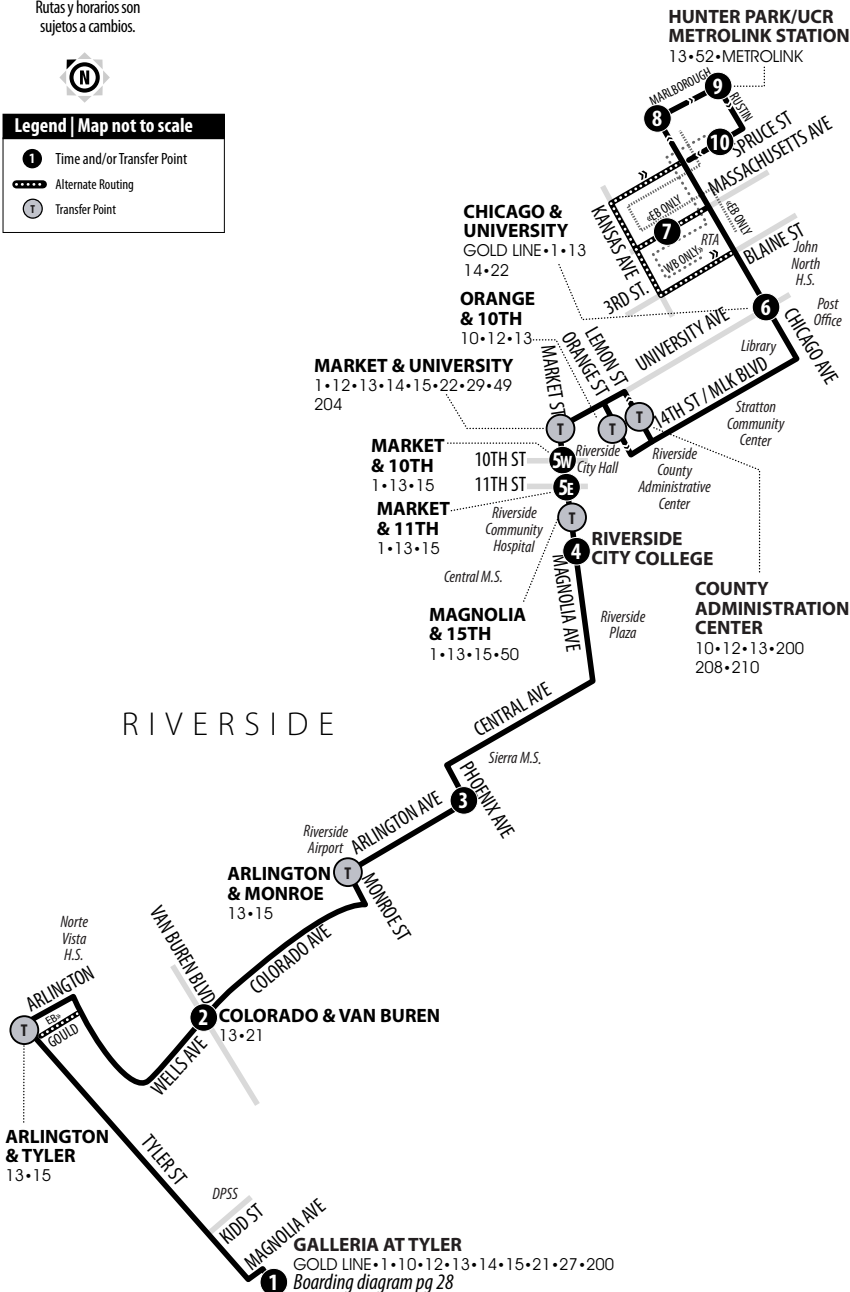

## HUNTER PARK/UCR METROLINK STATION - DOWNTOWN RIVERSIDE - GALLERIA AT TYLER

Information Center  
(951) 565-5002  
RiversideTransit.com  
RTABus.com

Routing and timetables  
subject to change.  
Rutas y horarios son  
sujetos a cambios.

### Legend | Map not to scale

- 1** Time and/or Transfer Point
- ⋯** Alternate Routing
- T** Transfer Point

## Sundays | Eastbound to Hunter Park/UCR Metrolink Station

A.M. times are in PLAIN, **P.M. times are in BOLD** | Times are approximate

\* If required, bus will take passengers to the bus stop on Market St far side University Ave.