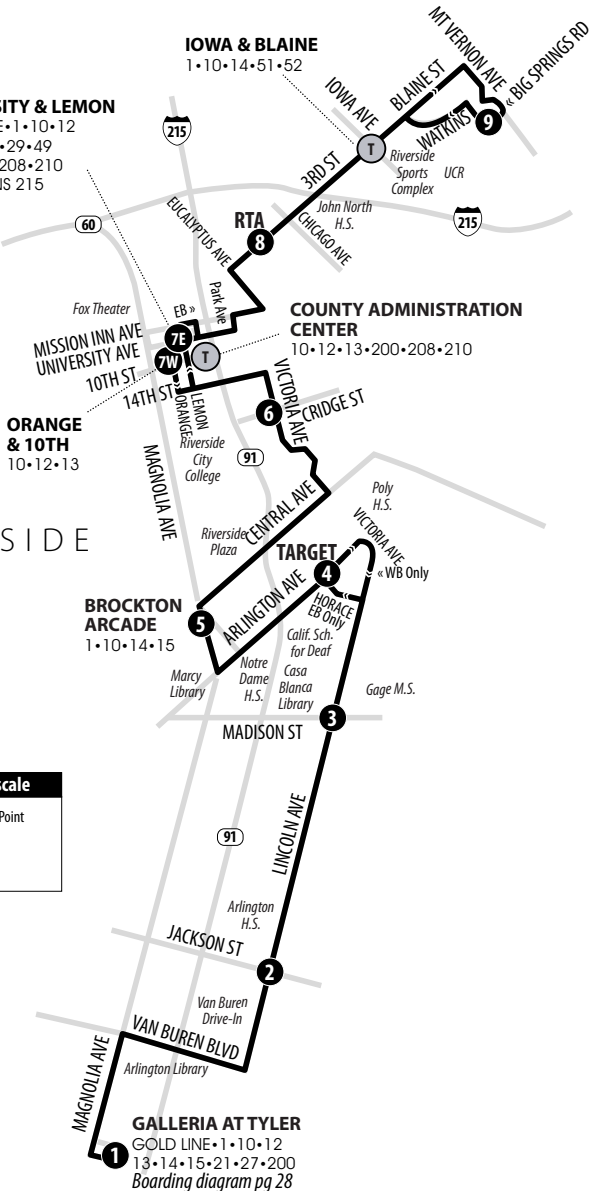

10

BIG SPRINGS & WATKINS - DOWNTOWN RIVERSIDE - GALLERIA AT TYLER

Information Center
(951) 565-5002
RiversideTransit.com
RTABus.com

Routing and timetables
subject to change.
Rutas y horarios son
sujetos a cambios.

UNIVERSITY & LEMON

GOLD LINE • 1•10•12
14•15•22•29•49
200•204•208•210
OMNITRANS 215

RIVERSIDE

Legend | Map not to scale

- 1 Time and/or Transfer Point
- Alternate Routing
- T Transfer Point

10 Sundays | Eastbound to Big Springs & Watkins

A.M. times are in PLAIN, **P.M. times are in BOLD** | Times are approximate

Galleria at Tyler	Lincoln & Jackson	Lincoln & Madison	Arlington at Target	Brockton Arcade	Victoria & Cridge	Lemon & University	RTA Offices	Big Springs & Watkins
1	2	3	4	5	6	7E	8	9
8:03	8:14	8:21	8:28	8:34	8:44	8:52	9:01	9:14
9:34	9:47	9:54	10:02	10:08	10:20	10:28	10:38	10:51
10:56	11:11	11:18	11:26	11:32	11:44	11:52	12:02	12:15
12:29	12:44	12:51	12:59	1:05	1:17	1:25	1:35	1:48
1:55	2:10	2:17	2:24	2:30	2:42	2:50	3:00	3:13
3:26	3:41	3:48	3:55	4:01	4:13	4:21	4:31	4:44
4:51	5:06	5:13	5:20	5:26	5:38	5:46	5:56	6:09
6:26	6:39	6:46	6:53	6:59	7:11	7:19	7:28	7:41

10 Sundays | Westbound to Galleria at Tyler

A.M. times are in PLAIN, **P.M. times are in BOLD** | Times are approximate

Big Springs & Watkins	RTA Offices	Orange & 10th	Victoria & Cridge	Brockton Arcade	Arlington at Target	Lincoln & Madison	Lincoln & Jackson	Galleria at Tyler
9	8	7W	6	5	4	3	2	1
8:04	8:13	8:22	8:32	8:43	8:50	8:59	9:05	9:19
9:28	9:37	9:46	9:56	10:08	10:15	10:24	10:31	10:46
11:01	11:10	11:19	11:29	11:41	11:48	11:57	12:04	12:19
12:25	12:34	12:43	12:53	1:05	1:12	1:21	1:28	1:43
1:58	2:07	2:16	2:26	2:38	2:45	2:54	3:01	3:16
3:23	3:32	3:41	3:51	4:03	4:10	4:19	4:26	4:41
4:54	5:03	5:12	5:22	5:34	5:41	5:50	5:56	6:11
6:24	6:33	6:42	6:52	7:02	7:08	7:16	7:22	7:36