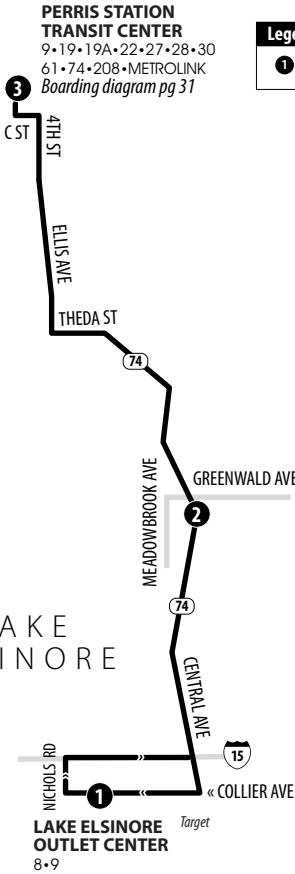

## PERRIS STATION TRANSIT CENTER - LAKE ELSINORE OUTLET CENTER

Information Center  
(951) 565-5002  
RiversideTransit.com  
RTABus.com

Routing and timetables  
subject to change.  
Rutas y horarios son  
sujetos a cambios.

Perris  
City Hall Senior  
Center

**PERRIS STATION  
TRANSIT CENTER**  
9•19•19A•22•27•28•30  
61•74•208•METROLINK  
Boarding diagram pg 31

**Legend | Map not to scale**

**1** Time and/or Transfer Point

PERRIS

LAKE  
ELSINORE

**LAKE ELSINORE** Target  
**OUTLET CENTER**  
8•9