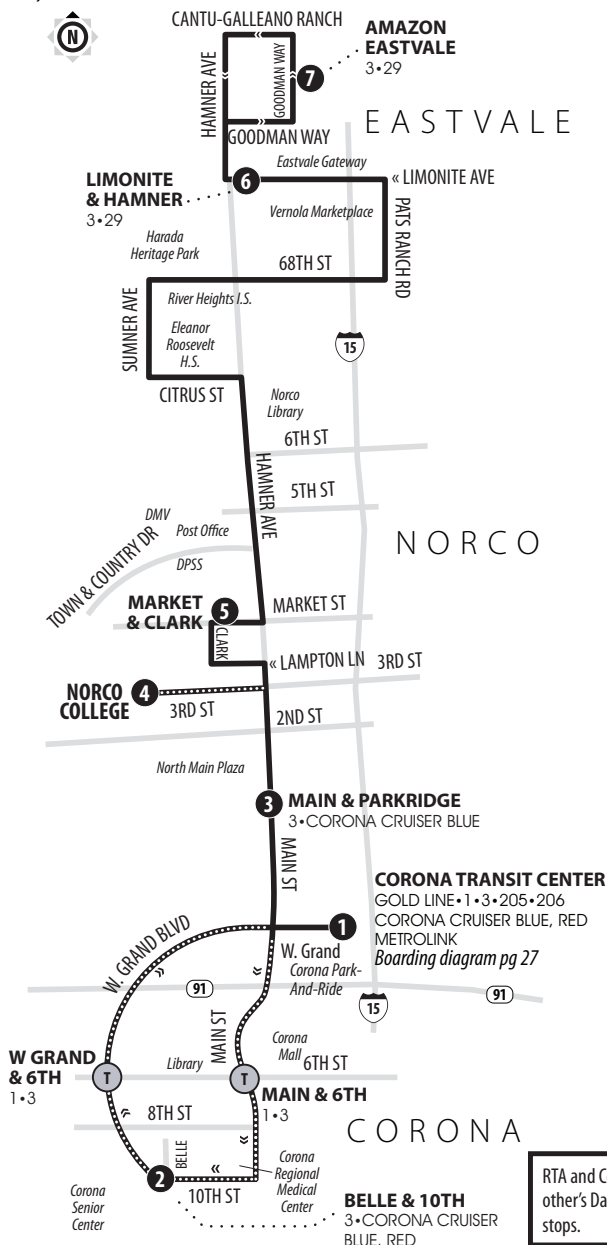

**Routing and timetables
subject to change.**
Rutas y horarios son
sujetos a cambios.

Legend | Map not to scale

- 1** Time and/or Transfer Point
- ⋯** Alternate Routing
- T** Transfer Point

RTA and Corona Cruiser honor each other's Day and 30-Day passes at shared stops.

3 Sundays | Northbound to Eastvale

A.M. times are in PLAIN, **P.M. times are in BOLD** | Times are approximate

Corona Transit Center	Main & Parkridge	Market & Clark	Limonite & Hamner	Amazon Eastvale
1	3	5	6	7
7:28	7:32	7:40	8:04	8:12
9:25	9:30	9:39	10:02	10:10
11:21	11:26	11:35	12:02	12:10
1:29	1:33	1:42	2:09	2:17
3:27	3:31	3:40	4:07	4:15
5:42	5:46	5:54	6:21	6:29
7:39	7:43	7:51	8:15	8:23

3 Sundays | Southbound to Corona

A.M. times are in PLAIN, **P.M. times are in BOLD** | Times are approximate

Amazon Eastvale	Limonite & Hamner	Market & Clark	Main & Parkridge	Corona Transit Center
7	6	5	3	1
6:35	6:44	7:06	7:12	7:20
8:20	8:30	8:55	9:03	9:11
10:20	10:30	10:55	11:03	11:11
12:27	12:37	1:03	1:11	1:19
2:27	2:37	3:03	3:11	3:19
4:25	4:35	4:57	5:05	5:13
6:44	6:53	7:13	7:21	7:29