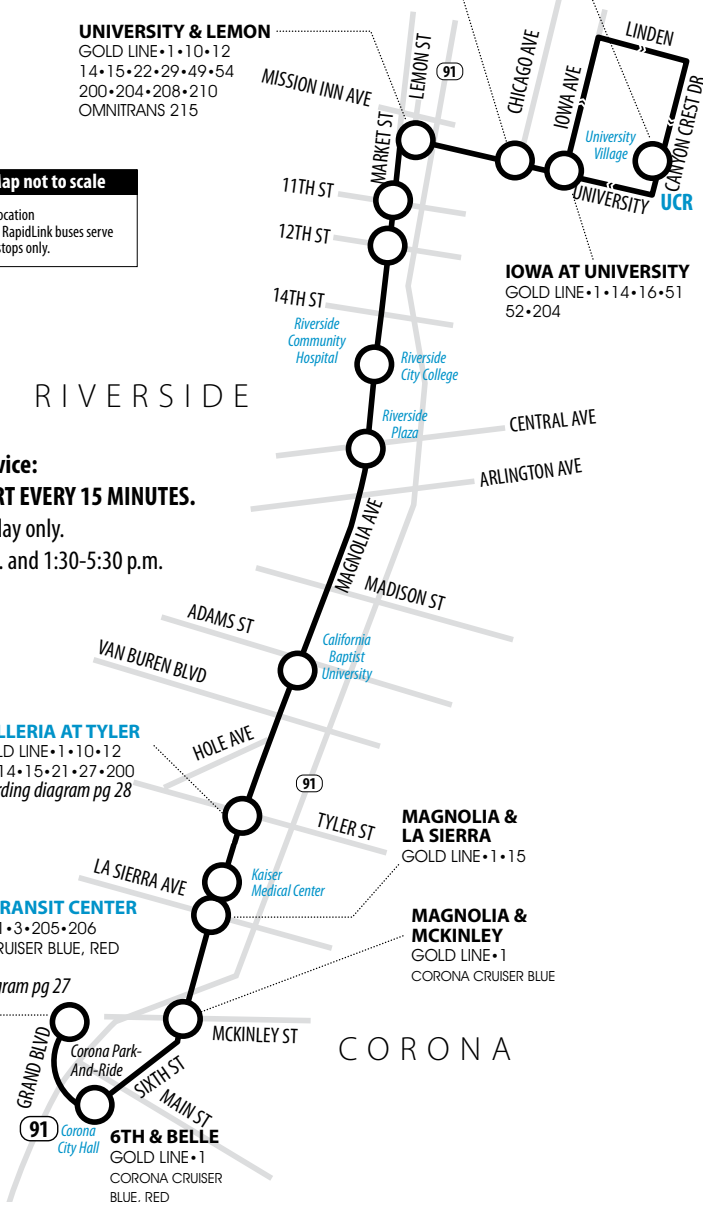

CHICAGO & UNIVERSITY
GOLD LINE • 1 • 13
14 • 22

UCR AT BANNOCKBURN
GOLD LINE • 1 • 16 • 51
52 • 204

Legend | Map not to scale

Stop Location
NOTE: RapidLink buses serve these stops only.

RIVERSIDE

Hours of Service:

6TH & BELLE
GOLD LINE • 1
CORONA CRUISER
BLUE, RED

CORONA

Gold Line Weekdays | Eastbound to UC Riverside

A.M. times are in PLAIN, **P.M. times are in BOLD** | Times are approximate

- RapidLink has 14 bus stops in each direction as shown on the map. Buses are scheduled to arrive at each stop every 15 minutes.
- **TIMES SHOWN ARE ESTIMATES ONLY. THEY ARE NOT TIMEPOINTS.** Buses may arrive or depart earlier or later than time shown.
- For real-time bus arrival information, please use BusWatch or Transit app.

Corona Transit Center	Galleria at Tyler	University & Lemon	UCR at Bannockburn
6:30	6:55	7:17	7:35
then buses arrive every 15 minutes until			
8:30	8:57	9:20	9:38
1:30	2:00	2:30	2:50
then buses arrive every 15 minutes until			
5:30	6:00	6:27	6:45

Gold Line Weekdays | Westbound to Corona

A.M. times are in PLAIN, **P.M. times are in BOLD** | Times are approximate

UCR at Bannockburn	University & Lemon	Galleria at Tyler	Corona Transit Center
6:30	6:40	7:00	7:35
then buses arrive every 15 minutes until			
8:30	8:40	9:02	9:35
1:30	1:40	2:05	2:45
then buses arrive every 15 minutes until			
5:30	5:40	6:05	6:40