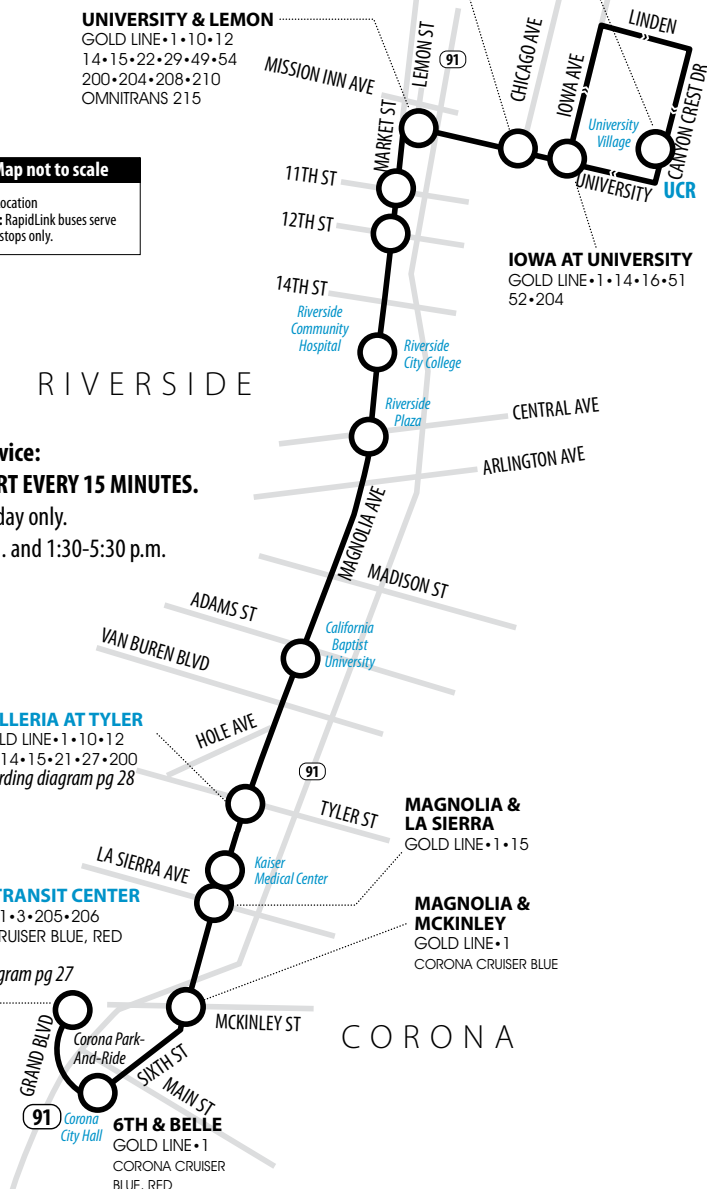

CHICAGO & UNIVERSITY
GOLD LINE • 1 • 13
14 • 22

UCR AT BANNOCKBURN
GOLD LINE • 1 • 16 • 51
52 • 204

Legend | Map not to scale

Stop Location
NOTE: RapidLink buses serve
these stops only.

RIVERSIDE

Hours of Service:

6TH & BELLE
GOLD LINE • 1
CORONA CRUISER
BLUE, RED

CORONA

Gold Line Weekdays | Eastbound to UC Riverside

A.M. times are in PLAIN, **P.M. times are in BOLD** | Times are approximate

- RapidLink has 14 bus stops in each direction as shown on the map. Buses are scheduled to arrive at each stop every 15 minutes.
- **TIMES SHOWN ARE ESTIMATES ONLY. THEY ARE NOT TIMEPOINTS.** Buses may arrive or depart earlier or later than time shown.
- For real-time bus arrival information, please use BusWatch or Transit app.

Corona Transit Center	Galleria at Tyler	University & Lemon	UCR at Bannockburn
6:30	6:55	7:17	7:35
then buses arrive every 15 minutes until			
8:30	8:57	9:20	9:38
1:30	2:00	2:30	2:50
then buses arrive every 15 minutes until			
5:30	6:00	6:27	6:45

Gold Line Weekdays | Westbound to Corona

A.M. times are in PLAIN, **P.M. times are in BOLD** | Times are approximate

UCR at Bannockburn	University & Lemon	Galleria at Tyler	Corona Transit Center
6:30	6:40	7:00	7:35
then buses arrive every 15 minutes until			
8:30	8:40	9:02	9:35
1:30	1:40	2:05	2:45
then buses arrive every 15 minutes until			
5:30	5:40	6:05	6:40