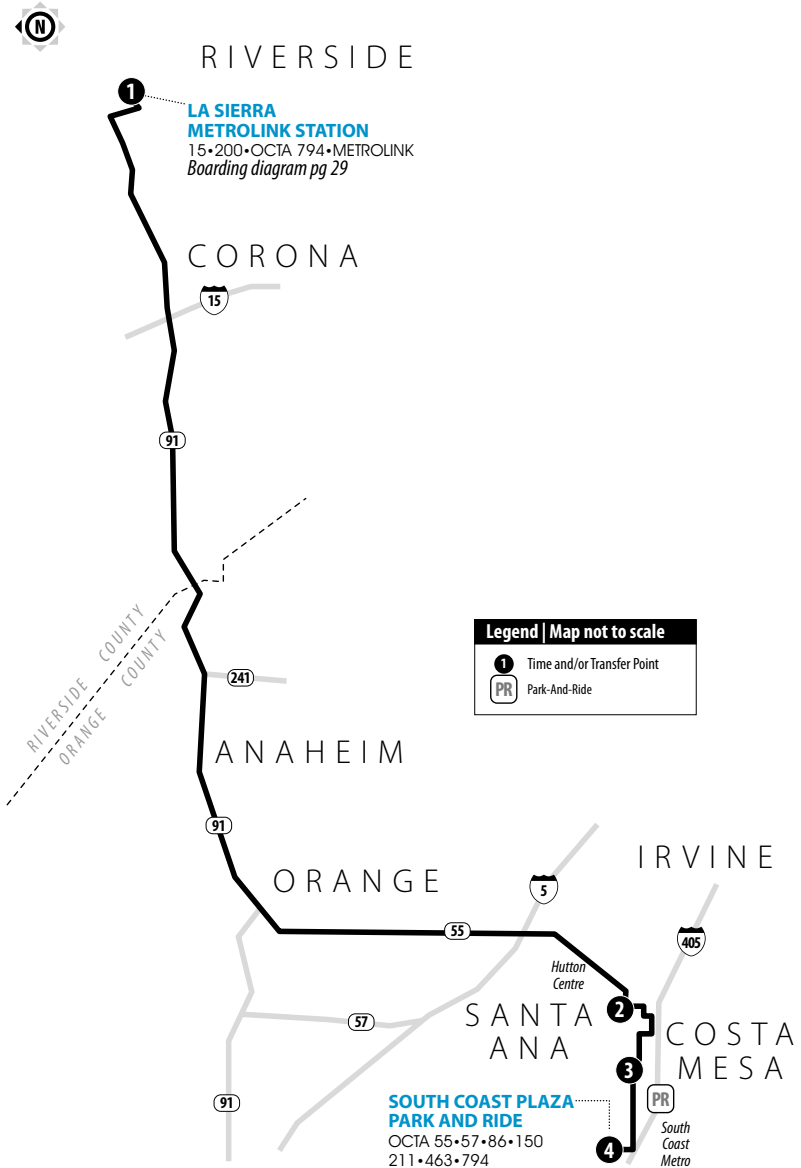

Routing and timetables  
subject to change.  
Rutas y horarios son  
sujetos a cambios.

Route operated by OCTA. Runs weekdays only. No service on weekends or: Memorial Day, Independence Day, Labor Day, Thanksgiving Day, Christmas Day and New Year's Day.

**OCTA 794 Express WESTBOUND Weekdays**

<b>La Sierra Metrolink Station</b>	<b>Main &amp; MacArthur</b>	<b>Sunflower &amp; Plaza</b>	<b>Hyland &amp; Scenic</b>
<b>1</b>	<b>2</b>	<b>3</b>	<b>4</b>
4:50	5:40	5:48	5:54
5:15	6:19	6:27	6:34
5:50	6:54	7:02	7:09
6:15	7:29	7:37	7:46
7:05	7:55	8:04	8:13
7:45	8:35	8:44	8:53

**OCTA 794 Express EASTBOUND Weekdays**

<b>Hyland &amp; Scenic</b>	<b>Sunflower &amp; Plaza</b>	<b>MacArthur &amp; Main</b>	<b>La Sierra Metrolink Station</b>
<b>4</b>	<b>3</b>	<b>2</b>	<b>1</b>
<b>3:30</b>	<b>3:38</b>	<b>3:49</b>	<b>4:59</b>
<b>4:02</b>	<b>4:11</b>	<b>4:22</b>	<b>5:34</b>
<b>4:32</b>	<b>4:41</b>	<b>4:52</b>	<b>6:04</b>
<b>5:00</b>	<b>5:11</b>	<b>5:20</b>	<b>6:32</b>
<b>6:02</b>	<b>6:11</b>	<b>6:20</b>	<b>7:25</b>

A.M. times are in PLAIN, **P.M. times are in BOLD** | Times are approximate

**FOR CURRENT ROUTE INFORMATION CONTACT OCTA  
AT (714) 636-7433.**