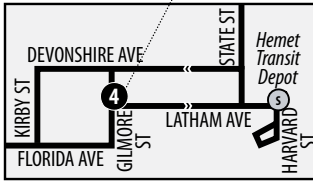

**HEMET VALLEY MALL**  
28•31•32•33•42•74  
79•217

**MT. SAN JACINTO COLLEGE**  
31•32•74•79•217

**Legend | Map not to scale**

- 1** Time and/or Transfer Point
- ...** Alternate Routing
- S** Stop

**ROUTE MAY BE DEVIATED DUE TO TRAFFIC CONDITIONS**

## 217 Weekdays | Northbound to Temecula, Hemet and San Jacinto

A.M. times are in PLAIN, **P.M. times are in BOLD** | Times are approximate

Escondido Transit Center	Equity & Ynez	Promenade Mall	Hemet Valley Mall	Mt. San Jacinto College San Jacinto
1	2	3	4	5
6:00	6:32	6:40	—	—
6:57	7:40	7:50	—	—
7:35	8:21	8:31	—	—
<b>4:05</b>	<b>5:15</b>	<b>5:30</b>	—	—
<b>5:00</b>	<b>6:10</b>	<b>6:20</b>	<b>7:03</b>	<b>7:27</b>
<b>5:35</b>	<b>6:35</b>	<b>6:45</b>	<b>7:26</b>	<b>7:47</b>
<b>6:05</b>	<b>6:57</b>	<b>7:07</b>	<b>7:48</b>	<b>8:09</b>
<b>6:35</b>	<b>7:22</b>	<b>7:32</b>	<b>8:13</b>	<b>8:34</b>

The 6:35 p.m. trip departing Escondido Transit Center will wait for the MTS Route 280 bus at 6:14 p.m. and 6:29 p.m., and Sprinter train at 6:26 p.m. to arrive. If your train or bus is delayed, please call RTA Customer Information Center at 951-565-5002 to ensure the Route 217 bus waits.

## 217 Weekdays | Southbound to Temecula and Escondido Transit Center

A.M. times are in PLAIN, **P.M. times are in BOLD** | Times are approximate

A = Alternate routing to Ynez Rd and Motor Car Pkwy.

	Mt. San Jacinto College San Jacinto	Hemet Valley Mall	Promenade Mall	Equity & Ynez	Escondido Transit Center
	5	4	3	2	1
	3:36	3:52	4:27	4:34	5:18
	4:03	4:19	4:54	5:01	5:45
	4:30	4:48	5:26	5:33	6:35
	5:08	5:26	6:02	6:09	7:09
	—	—	6:45	6:52	7:55
A	—	<b>2:54</b>	<b>3:44</b>	<b>3:52</b>	<b>4:45</b>
A	—	<b>4:05</b>	<b>4:50</b>	<b>4:57</b>	<b>5:48</b>
A	—	—	<b>5:22</b>	<b>5:29</b>	<b>6:20</b>