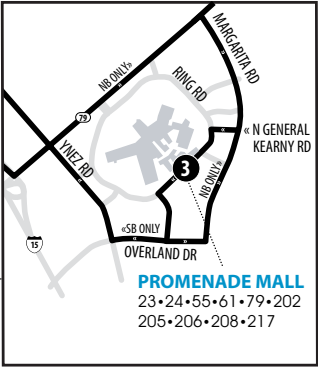

**HEMET VALLEY MALL**  
28•31•32•33•42•74  
79•217

**MT. SAN JACINTO COLLEGE**  
31•32•74•79•217

**Legend | Map not to scale**

- 1** Time and/or Transfer Point
- ...** Alternate Routing
- S** Stop

**ROUTE MAY BE DEVIATED DUE TO TRAFFIC CONDITIONS**

## 217 Weekdays | Northbound to Temecula, Hemet and San Jacinto

A.M. times are in PLAIN, **P.M. times are in BOLD** | Times are approximate

Escondido Transit Center	Equity & Ynez	Promenade Mall	Hemet Valley Mall	Mt. San Jacinto College San Jacinto
1	2	3	4	5
6:00	6:32	6:40	—	—
6:57	7:40	7:50	—	—
7:35	8:21	8:31	—	—
<b>4:05</b>	<b>5:15</b>	<b>5:30</b>	—	—
<b>5:00</b>	<b>6:10</b>	<b>6:20</b>	<b>7:03</b>	<b>7:27</b>
<b>5:35</b>	<b>6:35</b>	<b>6:45</b>	<b>7:26</b>	<b>7:47</b>
<b>6:05</b>	<b>6:57</b>	<b>7:07</b>	<b>7:48</b>	<b>8:09</b>
<b>6:35</b>	<b>7:22</b>	<b>7:32</b>	<b>8:13</b>	<b>8:34</b>