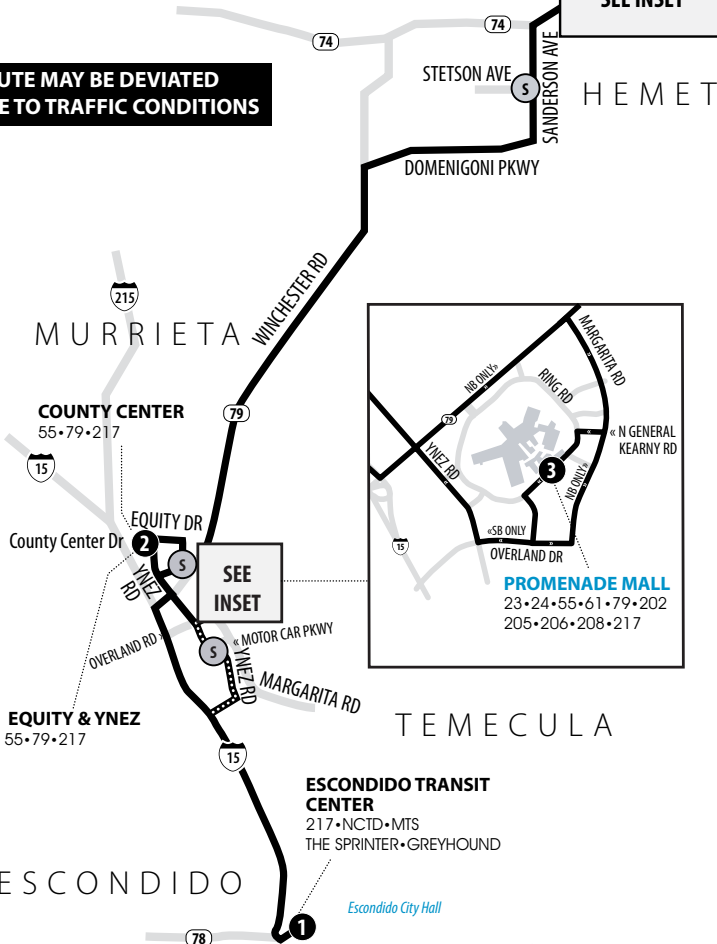

**HEMET VALLEY MALL**  
28•31•32•33•42•74  
79•217

**MT. SAN JACINTO COLLEGE**  
31•32•74•79•217

**Legend | Map not to scale**

- 1** Time and/or Transfer Point
- ...** Alternate Routing
- S** Stop

**ROUTE MAY BE DEVIATED DUE TO TRAFFIC CONDITIONS**

## 217 Weekdays | Northbound to Temecula, Hemet and San Jacinto

A.M. times are in PLAIN, **P.M. times are in BOLD** | Times are approximate

Escondido Transit Center	Equity & Ynez	Promenade Mall	Hemet Valley Mall	Mt. San Jacinto College San Jacinto
1	2	3	4	5
6:00	6:32	6:40	—	—
6:57	7:40	7:50	—	—
7:35	8:21	8:31	—	—
<b>4:05</b>	<b>5:15</b>	<b>5:30</b>	—	—
<b>5:00</b>	<b>6:10</b>	<b>6:20</b>	<b>7:03</b>	<b>7:27</b>
<b>5:35</b>	<b>6:35</b>	<b>6:45</b>	<b>7:26</b>	<b>7:47</b>
<b>6:05</b>	<b>6:57</b>	<b>7:07</b>	<b>7:48</b>	<b>8:09</b>
<b>6:35</b>	<b>7:22</b>	<b>7:32</b>	<b>8:13</b>	<b>8:34</b>

The 6:35 p.m. trip departing Escondido Transit Center will wait for the MTS Route 280 bus at 6:14 p.m. and 6:29 p.m., and Sprinter train at 6:26 p.m. to arrive. If your train or bus is delayed, please call RTA Customer Information Center at 951-565-5002 to ensure the Route 217 bus waits.

## 217 Weekdays | Southbound to Temecula and Escondido Transit Center

A.M. times are in PLAIN, **P.M. times are in BOLD** | Times are approximate

A = Alternate routing to Ynez Rd and Motor Car Pkwy.

	Mt. San Jacinto College San Jacinto	Hemet Valley Mall	Promenade Mall	Equity & Ynez	Escondido Transit Center
	5	4	3	2	1
	3:36	3:52	4:27	4:34	5:18
	4:03	4:19	4:54	5:01	5:45
	4:30	4:48	5:26	5:33	6:35
	5:08	5:26	6:02	6:09	7:09
	—	—	6:45	6:52	7:55
A	—	<b>2:54</b>	<b>3:44</b>	<b>3:52</b>	<b>4:45</b>
A	—	<b>4:05</b>	<b>4:50</b>	<b>4:57</b>	<b>5:48</b>
A	—	—	<b>5:22</b>	<b>5:29</b>	<b>6:20</b>