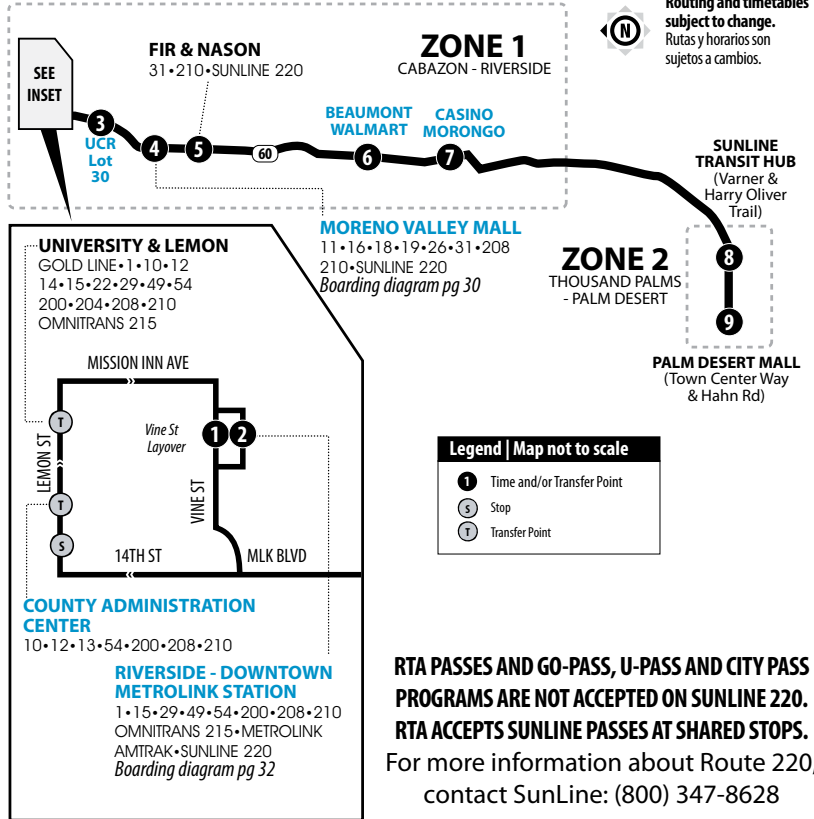

No service on weekends or: Memorial Day, Independence Day, Labor Day, Thanksgiving Day, Christmas Day and New Year's Day.

RTA PASSES AND GO-PASS, U-PASS AND CITY PASS PROGRAMS ARE NOT ACCEPTED ON SUNLINE 220.
RTA ACCEPTS SUNLINE PASSES AT SHARED STOPS.
For more information about Route 220, contact SunLine: (800) 347-8628