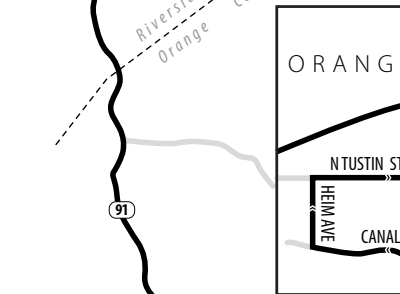

205 | 206

TEMECULA - MURRIETA - LAKE ELSINORE - CORONA TRANSIT CENTER - ORANGE

Information Center
(951) 565-5002
RiversideTransit.com
RTABus.com

Routing and timetables
subject to change.
Rutas y horarios son
sujetos a cambios.

CORONA TRANSIT CENTER

GOLD LINE•1•3•205•206
CORONA CRUISER BLUE, RED
METROLINK
Boarding diagram pg 27

Legend | Map not to scale

- 1 Time and/or Transfer Point
- S Stop

VILLAGE AT ORANGE
200•205•OCTA 24•42
46•50•71•167•213

**SEE
INSET**

**SEE
INSET**

**MULLIGAN FAMILY
FUN CENTER**
23•202•205•206

COMMUTERLINK EXPRESS

A.M. times are in PLAIN, **P.M. times are in BOLD** | Times are approximate

	Promenade Mall	Mulligans Murrieta	Lake Elsinore Outlet Center Park-And-Ride	Tom's Farm	Dos Lagos	Corona Transit Center	Canal & Meats
	1	2	3	4	5	6	8
205	3:56	4:07	4:27	4:38	—	5:00	5:45
206	4:17	4:27	4:45	5:00	—	5:20	—
206	4:36	4:47	5:07	5:23	—	5:45	—
205	—	—	5:35	5:47	6:00	6:23	7:18
206	5:09	5:20	5:40	—	—	6:15	—
205	—	—	6:10	6:23	6:38	7:04	7:59
206	5:48	6:00	6:20	—	—	7:02	—
205	—	—	—	—	—	3:10	3:48
205	—	—	—	—	—	4:27	5:05
206	3:17	3:32	3:57	4:11	4:20	4:40	—
205	—	—	—	—	—	6:11	6:46
206	6:30	6:45	7:07	7:20	7:28	7:46	—