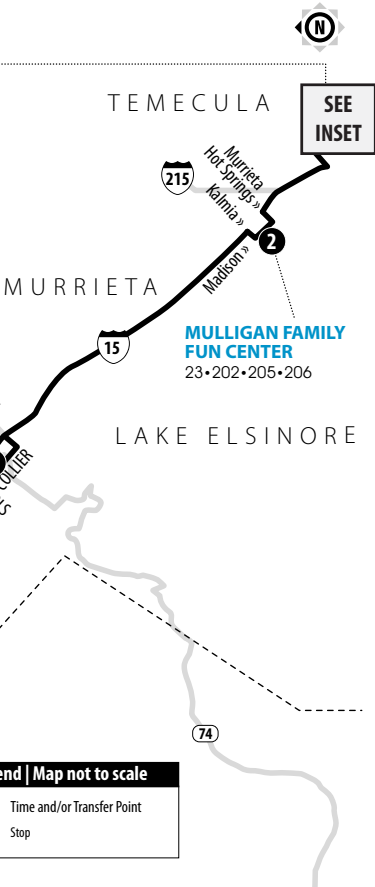

205 | 206

TEMECULA - MURRIETA - LAKE ELSINORE - CORONA TRANSIT CENTER - ORANGE

Information Center
(951) 565-5002
RiversideTransit.com
RTABus.com

Routing and timetables
subject to change.
Rutas y horarios son
sujetos a cambios.

CORONA TRANSIT CENTER

GOLD LINE•1•3•205•206
CORONA CRUISER BLUE, RED
METROLINK
Boarding diagram pg 27

Legend | Map not to scale

- 1 Time and/or Transfer Point
- S Stop

VILLAGE AT ORANGE
200•205•OCTA 24•42
46•50•71•167•213

**SEE
INSET**

**SEE
INSET**

**MULLIGAN FAMILY
FUN CENTER**
23•202•205•206

COMMUTERLINK EXPRESS

A.M. times are in PLAIN, **P.M. times are in BOLD** | Times are approximate

	Promenade Mall	Mulligans Murrieta	Lake Elsinore Outlet Center Park-And-Ride	Tom's Farm	Dos Lagos	Corona Transit Center	Canal & Meats
	1	2	3	4	5	6	8
205	3:56	4:07	4:27	4:38	—	5:00	5:45
206	4:17	4:27	4:45	5:00	—	5:20	—
206	4:36	4:47	5:07	5:23	—	5:45	—
205	—	—	5:35	5:47	6:00	6:23	7:18
206	5:09	5:20	5:40	—	—	6:15	—
205	—	—	6:10	6:23	6:38	7:04	7:59
206	5:48	6:00	6:20	—	—	7:02	—
205	—	—	—	—	—	3:10	3:48
205	—	—	—	—	—	4:27	5:05
206	3:17	3:32	3:57	4:11	4:20	4:40	—
205	—	—	—	—	—	6:11	6:46
206	6:30	6:45	7:07	7:20	7:28	7:46	—