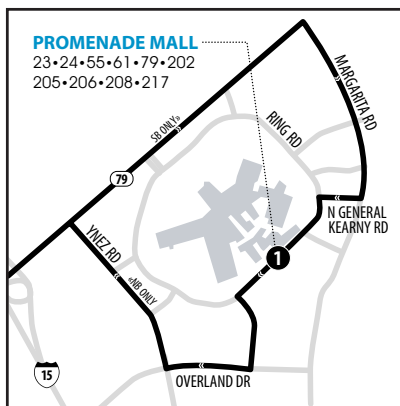

205 | 206

TEMECULA - MURRIETA - LAKE ELSINORE - CORONA TRANSIT CENTER - ORANGE

Information Center
(951) 565-5002
RiversideTransit.com
RTABus.com

Routing and timetables
subject to change.
Rutas y horarios son
sujetos a cambios.

No service on weekends or: Memorial Day, Independence Day, Labor Day, Thanksgiving Day, Christmas Day and New Year's Day.

PROMENADE MALL

23•24•55•61•79•202
205•206•208•217

**LAKE ELSINORE OUTLET
CENTER PARK & RIDE**
8•9•205•206

CORONA TRANSIT CENTER

GOLD LINE•1•3•205•206
CORONA CRUISER BLUE, RED
METROLINK
Boarding diagram pg 27

Legend | Map not to scale

- 1 Time and/or Transfer Point
- S Stop

VILLAGE AT ORANGE
200•205•OCTA 24•42
46•50•71•167•213

**SEE
INSET**

**SEE
INSET**

**MULLIGAN FAMILY
FUN CENTER**
23•202•205•206

COMMUTERLINK EXPRESS

A.M. times are in PLAIN, **P.M. times are in BOLD** | Times are approximate

	Promenade Mall	Mulligans Murrieta	Lake Elsinore Outlet Center Park-And-Ride	Tom's Farm	Dos Lagos	Corona Transit Center	Canal & Meats
	1	2	3	4	5	6	8
205	3:56	4:07	4:27	4:38	—	5:00	5:45
206	4:17	4:27	4:45	5:00	—	5:20	—
206	4:36	4:47	5:07	5:23	—	5:45	—
205	—	—	5:35	5:47	6:00	6:23	7:18
206	5:09	5:20	5:40	—	—	6:15	—
205	—	—	6:10	6:23	6:38	7:04	7:59
206	5:48	6:00	6:20	—	—	7:02	—
205	—	—	—	—	—	3:10	3:48
205	—	—	—	—	—	4:27	5:05
206	3:17	3:32	3:57	4:11	4:20	4:40	—
205	—	—	—	—	—	6:11	6:46
206	6:30	6:45	7:07	7:20	7:28	7:46	—