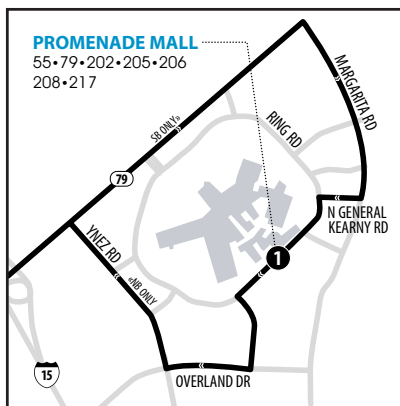

205 | 206

TEMECULA - MURRIETA - LAKE ELSINORE - CORONA TRANSIT CENTER - ORANGE

Information Center
(951) 565-5002
RiversideTransit.com
RTABus.com

Routing and timetables
subject to change.
Rutas y horarios son
sujetos a cambios.

No service on weekends or: Memorial Day, Independence Day, Labor Day, Thanksgiving Day, Christmas Day and New Year's Day.

COMMUTERLINK
EXPRESS