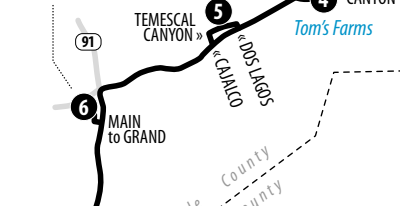

205 | 206

TEMECULA - MURRIETA - LAKE ELSINORE - CORONA TRANSIT CENTER - ORANGE

Information Center
(951) 565-5002
RiversideTransit.com
RTABus.com

Routing and timetables
subject to change.
Rutas y horarios son
sujetos a cambios.

No service on weekends or: Memorial Day, Independence Day, Labor Day, Thanksgiving Day, Christmas Day and New Year's Day.

COMMUTERLINK
EXPRESS