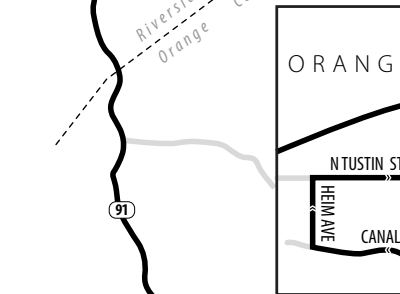

205 | 206

TEMECULA - MURRIETA - LAKE ELSINORE - CORONA TRANSIT CENTER - ORANGE

Information Center
(951) 565-5002
RiversideTransit.com
RTABus.com

Routing and timetables
subject to change.
Rutas y horarios son
sujetos a cambios.

No service on weekends or: Memorial Day, Independence Day, Labor Day, Thanksgiving Day, Christmas Day and New Year's Day.

COMMUTERLINK
EXPRESS