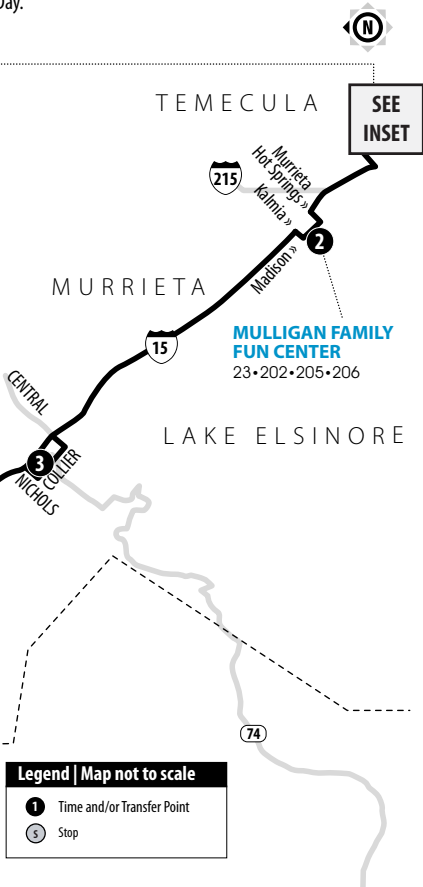

205 | 206

TEMECULA - MURRIETA - LAKE ELSINORE - CORONA TRANSIT CENTER - ORANGE

Information Center
(951) 565-5002
RiversideTransit.com
RTABus.com

Routing and timetables
subject to change.
Rutas y horarios son
sujetos a cambios.

No service on weekends or: Memorial Day, Independence Day, Labor Day, Thanksgiving Day, Christmas Day and New Year's Day.

COMMUTERLINK
EXPRESS