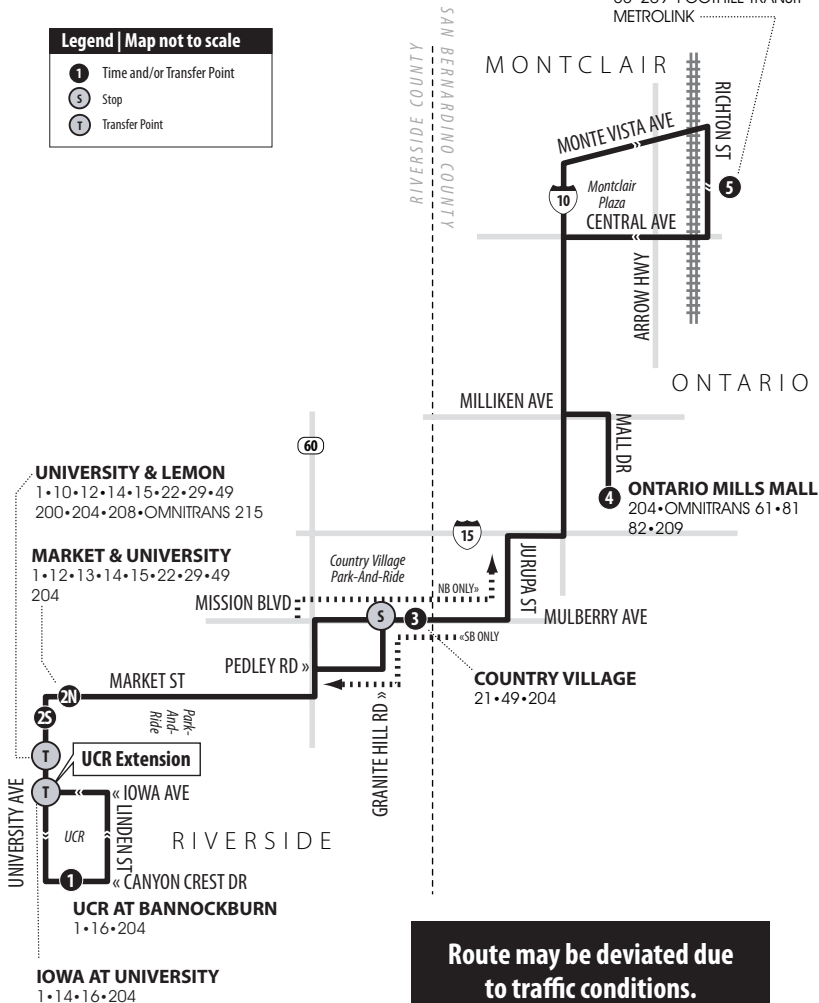

No service on weekends or: Memorial Day, Independence Day, Labor Day, Thanksgiving Day, Christmas Day and New Year's Day.

Legend | Map not to scale

- 1** Time and/or Transfer Point
- S** Stop
- T** Transfer Point

**MONTCLAIR
TRANSCENTER**
204•OMNITRANS 66•85
88•209•FOOTHILL TRANSIT
METROLINK

204 Northbound to Ontario Mills Mall & Montclair Transcenter | Weekdays Only

A.M. times are in PLAIN, **P.M. times are in BOLD** | Times are approximate

* Trip starts two minutes earlier from University & Lemon

UCR at Bannockburn	Market & University	Country Village	Ontario Mills Mall	Montclair Transcenter
1	2N	3	4	5
—	4:20*	4:34	4:51	5:09
—	5:15*	5:29	5:46	6:08
—	5:55*	6:12	6:29	6:51
6:45	6:58	7:12	7:29	7:51
2:00	2:17	2:31	2:50	3:12
2:55	3:12	3:26	3:45	4:07
3:45	4:02	4:16	4:35	4:57
5:08	5:25	5:42	6:01	6:23
6:13	6:28	6:42	6:59	7:17

204 Weekdays | Southbound to Downtown Riverside & UCR | Weekdays Only

A.M. times are in PLAIN, **P.M. times are in BOLD** | Times are approximate

Montclair Transcenter	Ontario Mills Mall	Country Village	University & Lemon	UCR at Bannockburn
5	4	3	2S	1
5:25	5:44	6:03	6:20	6:35
6:23	6:42	7:01	7:18	7:33
7:04	7:23	7:45	8:03	8:18
8:01	8:20	8:42	9:00	9:15
3:27	3:52	4:17	4:40	4:58
4:17	4:42	5:07	5:36	5:54
5:12	5:40	6:00	6:23	6:43
6:33	6:55	7:15	7:33	7:48
7:36	7:58	8:17	8:35	8:48