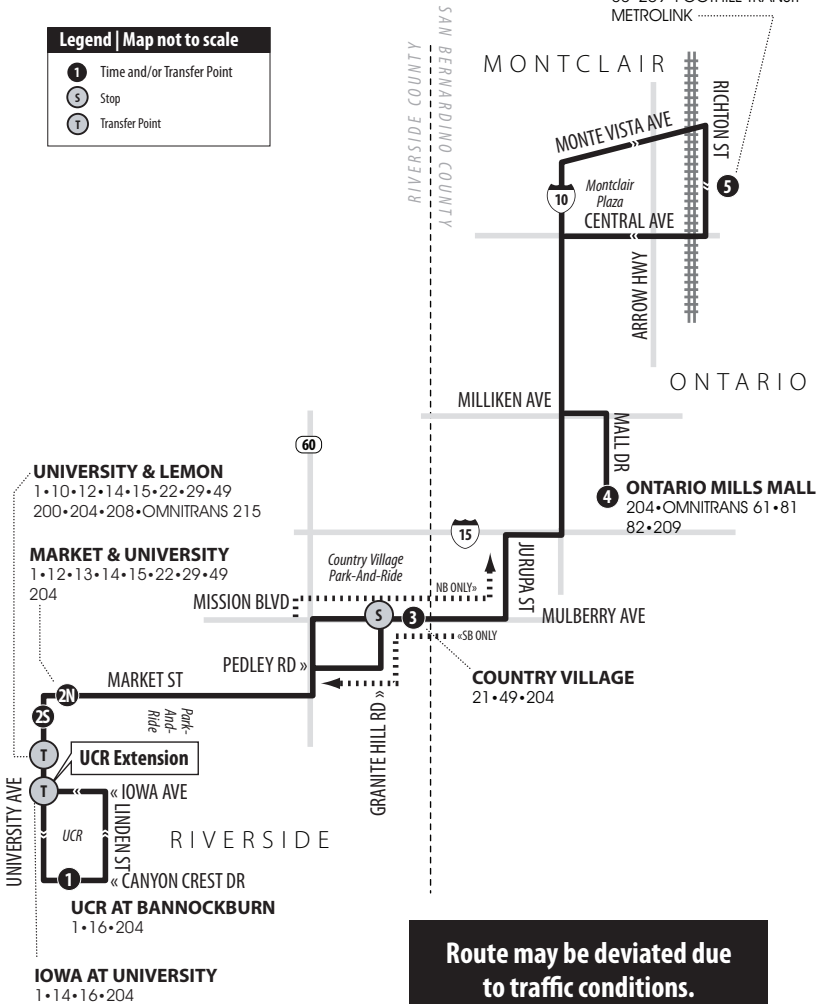

## UCR - DOWNTOWN RIVERSIDE - ONTARIO MILLS MALL - MONTCLAIR TRANSCENTER

Information Center  
(951) 565-5002  
RiversideTransit.com  
RTABus.com

Routing and timetables  
subject to change.  
Rutas y horarios son  
sujetos a cambios.

### Legend | Map not to scale

- 1** Time and/or Transfer Point
- S** Stop
- T** Transfer Point

**MONTCLAIR  
TRANSCENTER**  
204•OMNITRANS 66•85  
88•209•FOOTHILL TRANSIT  
METROLINK

**Route may be deviated due  
to traffic conditions.**

## 204 Northbound to Ontario Mills Mall & Montclair Transcenter | Weekdays Only

A.M. times are in PLAIN, **P.M. times are in BOLD** | Times are approximate

\* Trip starts two minutes earlier from University & Lemon

## 204 Weekdays | Southbound to Downtown Riverside & UCR | Weekdays Only

A.M. times are in PLAIN, **P.M. times are in BOLD** | Times are approximate

Montclair Transcenter	Ontario Mills Mall	Country Village	University & Lemon	UCR at Bannockburn
5	4	3	2S	1
5:25	5:44	6:03	6:20	6:35
6:23	6:42	7:01	7:18	7:33
7:04	7:23	7:45	8:03	8:18
8:01	8:20	8:42	9:00	9:15
<b>3:27</b>	<b>3:52</b>	<b>4:17</b>	<b>4:40</b>	<b>4:58</b>
<b>4:17</b>	<b>4:42</b>	<b>5:07</b>	<b>5:36</b>	<b>5:54</b>
<b>5:12</b>	<b>5:40</b>	<b>6:00</b>	<b>6:23</b>	<b>6:43</b>
<b>6:33</b>	<b>6:55</b>	<b>7:15</b>	<b>7:33</b>	<b>7:48</b>
<b>7:36</b>	<b>7:58</b>	<b>8:17</b>	<b>8:35</b>	<b>8:48</b>