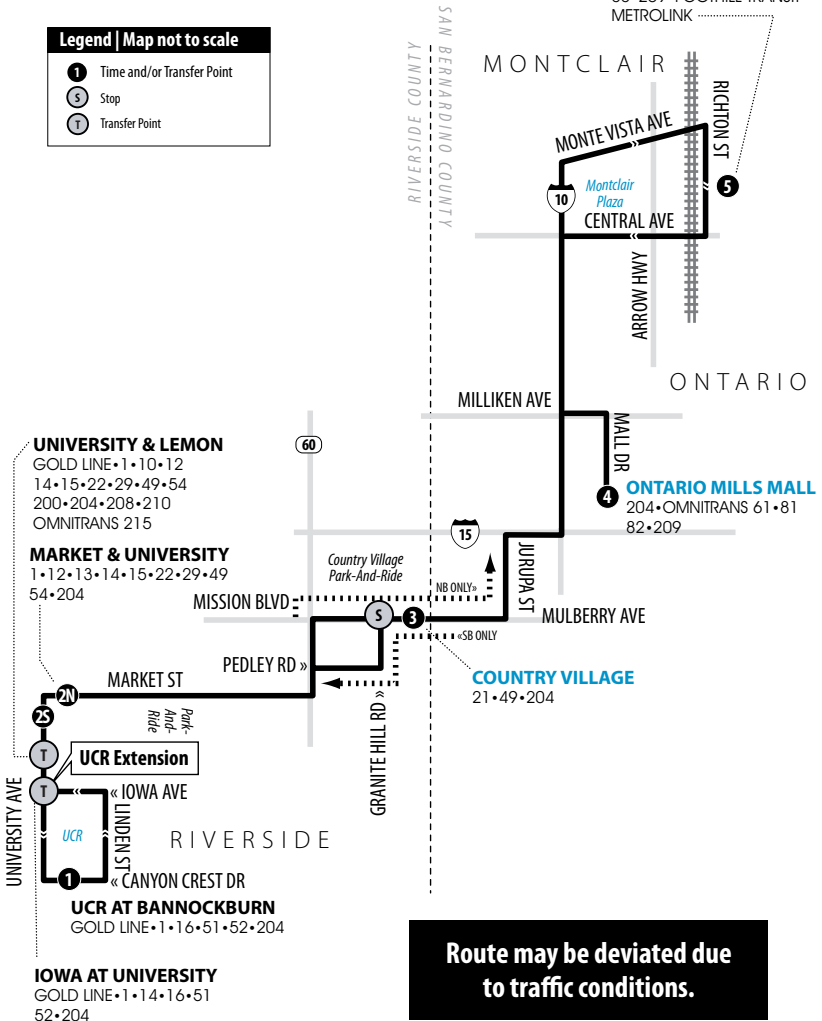

No service on weekends or: Memorial Day, Independence Day, Labor Day, Thanksgiving Day, Christmas Day and New Year's Day.

Legend | Map not to scale

- 1** Time and/or Transfer Point
- S** Stop
- T** Transfer Point

**MONTCLAIR
TRANSCENTER**
204•OMNITRANS 66•85
88•209•FOOTHILL TRANSIT
METROLINK

**Route may be deviated due
to traffic conditions.**

COMMUTERLINK
EXPRESS

204

Weekdays | Northbound to Ontario Mills Mall & Montclair Transcenter

A.M. times are in PLAIN, **P.M. times are in BOLD** | Times are approximate

* Trip starts two minutes earlier from University & Lemon

UCR at Bannockburn	Market & University	Country Village	Ontario Mills Mall	Montclair Transcenter
1	2N	3	4	5
—	4:20*	4:34	4:51	5:09
—	5:15*	5:29	5:46	6:08
—	5:55*	6:12	6:29	6:51
6:46	7:00	7:14	7:31	7:53
1:50	2:07	2:21	2:40	3:02
2:55	3:12	3:26	3:45	4:07
3:45	4:02	4:16	4:35	4:57
5:02	5:19	5:36	5:55	6:17
6:13	6:28	6:42	6:59	7:17

204

Weekdays | Southbound to Downtown Riverside & UCR

A.M. times are in PLAIN, **P.M. times are in BOLD** | Times are approximate

Montclair Transcenter	Ontario Mills Mall	Country Village	University & Market	UCR at Bannockburn
5	4	3	2S	1
5:27	5:46	6:05	6:21	6:36
6:24	6:43	7:02	7:18	7:33
7:15	7:34	7:56	8:13	8:28
8:09	8:28	8:50	9:07	9:22
3:17	3:42	4:07	4:29	4:47
4:17	4:42	5:07	5:35	5:53
5:12	5:40	6:00	6:22	6:42
6:33	6:55	7:15	7:32	7:47
7:36	7:58	8:17	8:34	8:47