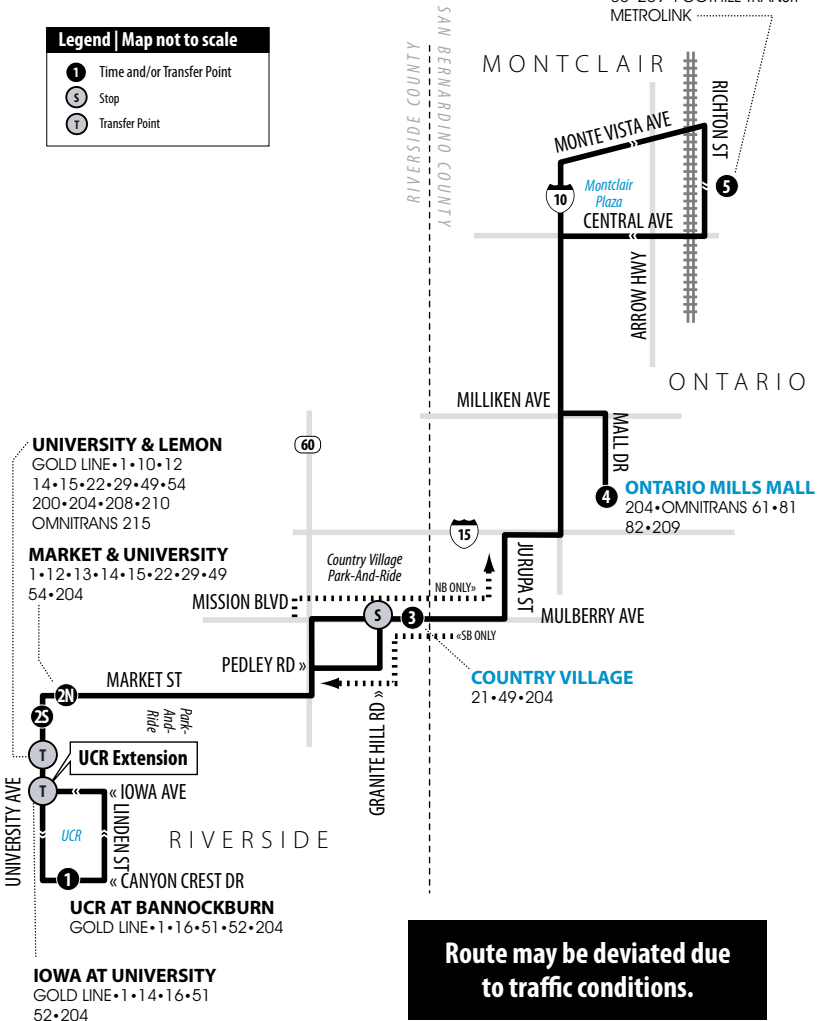

No service on weekends or: Memorial Day, Independence Day, Labor Day, Thanksgiving Day, Christmas Day and New Year's Day.

Legend | Map not to scale

- 1** Time and/or Transfer Point
- S** Stop
- T** Transfer Point

**MONTCLAIR
TRANSCENTER**
204•OMNITRANS 66•85
88•209•FOOTHILL TRANSIT
METROLINK

**Route may be deviated due
to traffic conditions.**

COMMUTERLINK
EXPRESS

204

Weekdays | Northbound to Ontario Mills Mall & Montclair Transcenter

A.M. times are in PLAIN, **P.M. times are in BOLD** | Times are approximate

* Trip starts two minutes earlier from University & Lemon

UCR at Bannockburn	Market & University	Country Village	Ontario Mills Mall	Montclair Transcenter
1	2N	3	4	5
—	4:20*	4:34	4:51	5:09
—	5:15*	5:29	5:46	6:08
—	6:00*	6:17	6:34	6:56
6:46	7:00	7:14	7:31	7:53
1:50	2:07	2:21	2:40	3:02
2:55	3:12	3:26	3:45	4:07
3:45	4:02	4:16	4:35	4:57
5:02	5:19	5:36	5:55	6:17
6:13	6:28	6:42	6:59	7:17

204

Weekdays | Southbound to Downtown Riverside & UCR

A.M. times are in PLAIN, **P.M. times are in BOLD** | Times are approximate

Montclair Transcenter	Ontario Mills Mall	Country Village	University & Market	UCR at Bannockburn
5	4	3	2S	1
5:27	5:46	6:05	6:21	6:36
6:24	6:43	7:02	7:18	7:33
7:15	7:34	7:56	8:13	8:28
8:09	8:28	8:50	9:07	9:22
3:17	3:42	4:07	4:29	4:47
4:17	4:42	5:07	5:35	5:53
5:12	5:40	6:00	6:22	6:42
6:33	6:55	7:15	7:32	7:47
7:36	7:58	8:17	8:34	8:47