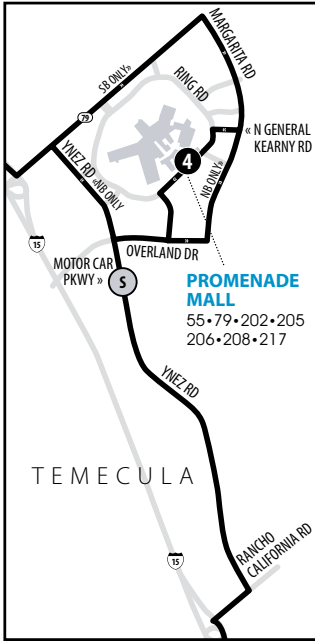

No service on: Memorial Day, Thanksgiving Day, Christmas Day and New Year's Day.

Routing and timetables subject to change.
Rutas y horarios son sujetos a cambios.

Legend | Map not to scale

- 1 Time and/or Transfer Point
- 5 Stop

RIVERSIDE COUNTY
SAN DIEGO COUNTY

Route may be deviated due to traffic conditions.

202

Weekdays | Southbound to Oceanside Transit Center

A.M. times are in PLAIN, **P.M. times are in BOLD** | Times are approximate.