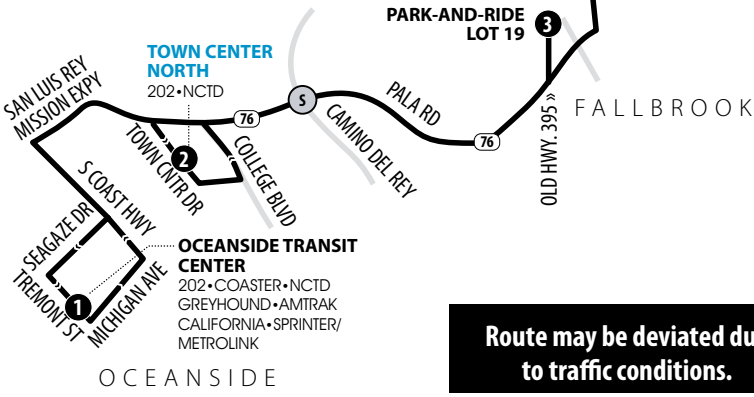

No service on: Memorial Day, Thanksgiving Day, Christmas Day and New Year's Day.

Routing and timetables subject to change.
Rutas y horarios son sujetos a cambios.

Legend | Map not to scale

- 1 Time and/or Transfer Point
- 5 Stop

RIVERSIDE COUNTY
SAN DIEGO COUNTY

Route may be deviated due to traffic conditions.

202

Weekdays | Southbound to Oceanside Transit Center

A.M. times are in PLAIN, **P.M. times are in BOLD** | Times are approximate.

202

Weekdays | Northbound to Temecula and Mulligans Murrieta

A.M. times are in PLAIN, **P.M. times are in BOLD** | Times are approximate.

Oceanside Transit Center	Town Center North	Park And Ride I-15 & Hwy 76	Promenade Mall	Mulligans Murrieta
1	2	3	4	5
4:49	5:03	5:23	5:46	—
6:36	6:51	7:14	7:38	7:53
7:38	7:53	8:16	8:40	8:55
The 7:38 a.m. trip will wait for the 7:26 a.m. Sprinter and 7:20 a.m. Coaster trains to arrive, but no later than 7:58 a.m. before departing the Oceanside Transit Center.				
BEACH BUS: Summer service will operate June 10, 2019 through September 2, 2019				
9:40	9:55	10:15	10:38	10:51
12:50	1:05	1:25	1:48	2:01
3:46	4:01	4:21	4:44	4:57
5:36	5:58	6:22	6:58	7:13
The 5:36 p.m. trip will wait for the 5:26 p.m. Sprinter, 5:28 p.m. Coaster, and 5:28 p.m. Metrolink trains to arrive, but no later than 5:50 p.m. before departing the Oceanside Transit Center.				
6:50	7:07	7:27	7:54	8:09
The 6:50 p.m. trip will wait for the 6:26 p.m. Sprinter, 6:37 p.m. Metrolink, and 6:45 p.m. Coaster trains to arrive. If your train is delayed, please call RTA Customer Information Center at 951-565-5002 to ensure the bus waits.				

202 Weekends | Northbound to Temecula

A.M. times are in PLAIN, **P.M. times are in BOLD** | Times are approximate.

Oceanside Transit Center	Town Center North	Park And Ride I-15 & Hwy 76	Promenade Mall
1	2	3	4
BEACH BUS: Summer service will operate June 10, 2019 through September 2, 2019			
10:15	10:30	10:50	11:20
12:15	12:30	12:50	1:20
2:45	3:00	3:20	3:50
4:45	5:00	5:20	5:50