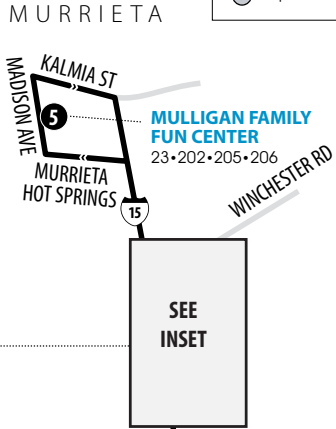

No service on: Memorial Day, Thanksgiving Day, Christmas Day and New Year's Day.

Routing and timetables subject to change.
Rutas y horarios son sujetos a cambios.

Legend | Map not to scale

- 1 Time and/or Transfer Point
- 5 Stop

RIVERSIDE COUNTY
SAN DIEGO COUNTY

Route may be deviated due to traffic conditions.

202

Weekdays | Southbound to Oceanside Transit Center

A.M. times are in PLAIN, **P.M. times are in BOLD** | Times are approximate.

Mulligans Murrieta	Promenade Mall	Park And Ride I-15 & Hwy 76	Town Center North	Oceanside Transit Center
5	4	3	2	1
3:39	3:49	4:09	4:25	4:39
5:03	5:15	5:40	6:03	6:25
—	5:56	6:21	6:46	7:08
BEACH BUS: Summer service will operate June 10, 2019 through September 2, 2019				
8:10	8:23	8:45	9:08	9:27
11:08	11:21	11:43	12:06	12:25
2:16	2:29	2:51	3:14	3:33
3:45	3:59	4:21	4:44	5:06
5:04	5:23	5:47	6:10	6:30

202 Weekends | Northbound to Temecula

A.M. times are in PLAIN, **P.M. times are in BOLD** | Times are approximate.

Oceanside Transit Center	Town Center North	Park And Ride I-15 & Hwy 76	Promenade Mall
1	2	3	4
BEACH BUS: Summer service will operate June 10, 2019 through September 2, 2019			
10:15	10:30	10:50	11:20
12:15	12:30	12:50	1:20
2:45	3:00	3:20	3:50
4:45	5:00	5:20	5:50