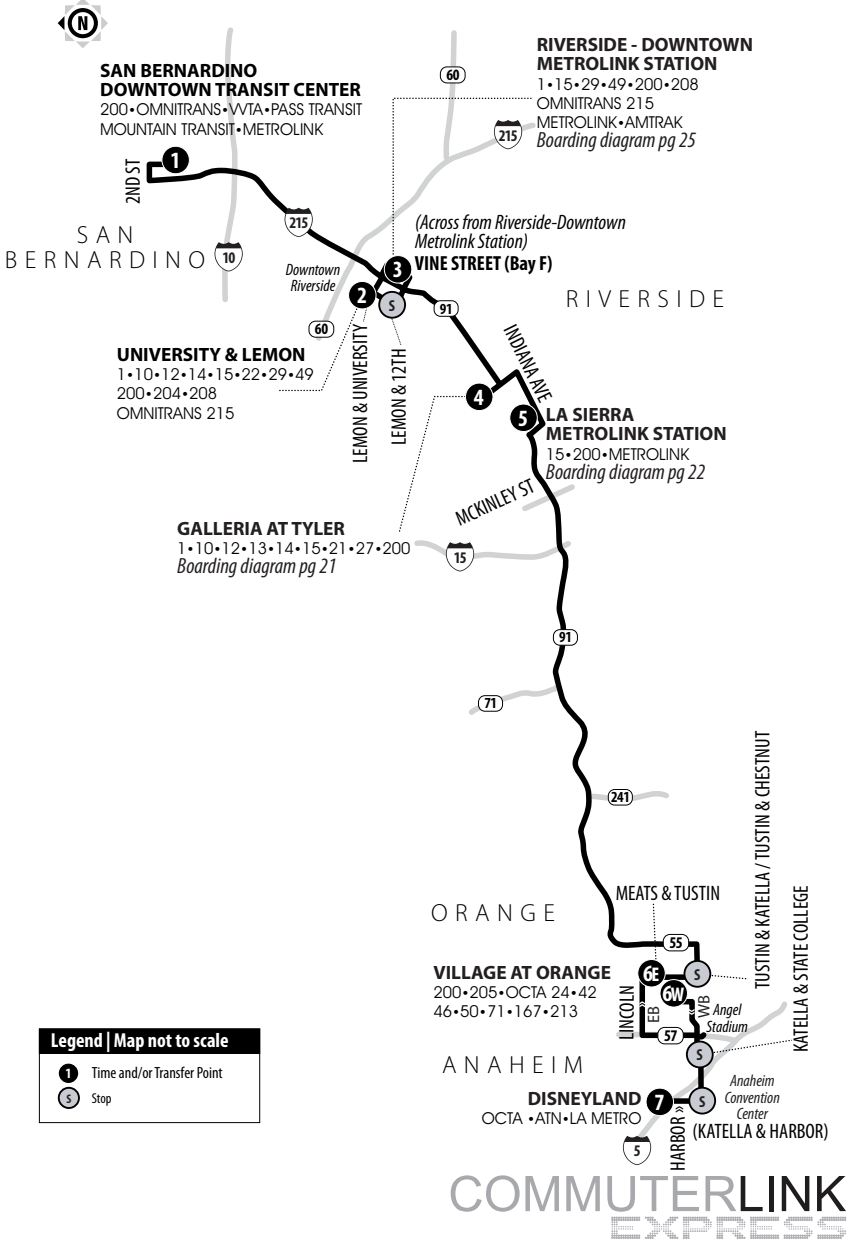

Routing and timetables
subject to change.
Rutas y horarios son
sujetos a cambios.

Legend | Map not to scale

- 1 Time and/or Transfer Point
- S Stop

200

Westbound to Anaheim | Weekdays & Weekends

A.M. times are in PLAIN, **P.M. times are in BOLD** | Times are approximate.

San Bernardino Downtown Transit Center	Lemon & University (Downtown Riverside)	Riverside- Downtown Metrolink Station (Vine St Bay F)	Galleria at Tyler	La Sierra Metrolink Station	Meats & Tustin	Disneyland
1	2	3	4	5	6W	7
6:00	6:22	6:25	6:45	6:53	7:25	7:47
7:36	7:58	8:01	8:21	8:29	9:04	9:26
9:11	9:33	9:36	9:56	10:04	10:39	11:01
10:40	11:02	11:06	11:26	11:34	12:12	12:36
12:20	12:42	12:46	1:06	1:14	1:52	2:16
2:15	2:37	2:41	3:01	3:09	3:47	4:11
3:30	3:52	3:55	4:15	4:23	4:59	5:23
5:30	5:52	5:55	6:15	6:23	6:57	7:21
7:30	7:52	7:55	8:13	8:21	8:53	9:15

200

Eastbound to San Bernardino | Weekdays & Weekends

A.M. times are in PLAIN, **P.M. times are in BOLD** | Times are approximate.

Disneyland	Village at Orange	La Sierra Metrolink Station	Galleria at Tyler	Lemon & University (Downtown Riverside)	Riverside- Downtown Metrolink Station (Vine St Bay F)	San Bernardino Downtown Transit Center
7	6E	5	4	2	3	1
8:28	8:56	9:32	9:39	9:59	10:02	10:20
10:07	10:35	11:11	11:19	11:39	11:42	12:00
11:42	12:10	12:46	12:55	1:15	1:18	1:36
1:12	1:40	2:18	2:27	2:47	2:50	3:08
2:53	3:21	3:59	4:08	4:28	4:31	4:49
4:48	5:16	5:54	6:02	6:22	6:25	6:43
6:04	6:29	7:07	7:15	7:35	7:38	7:56
8:15	8:40	9:14	9:21	9:41	9:44	10:02
10:15	10:40	11:13	11:19	11:35	11:38	11:56