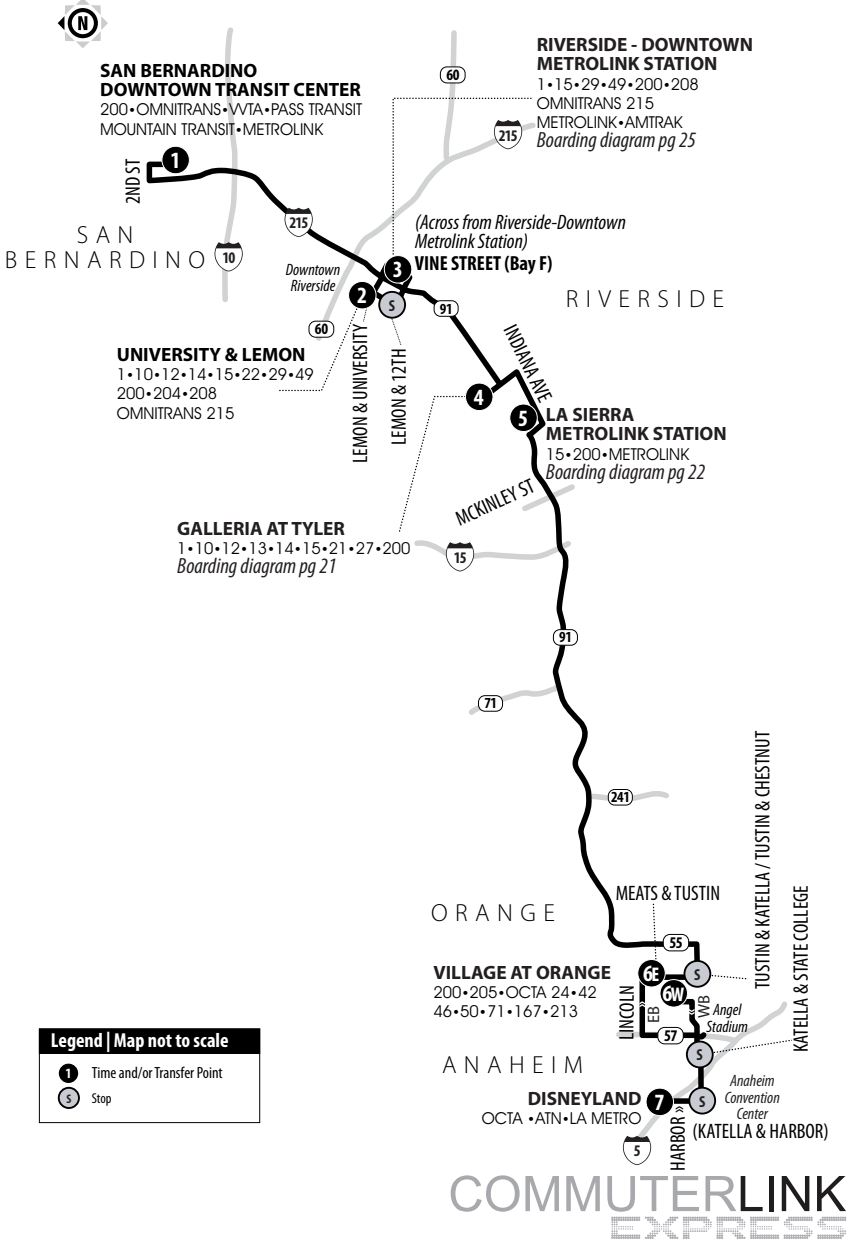

Routing and timetables
subject to change.
Rutas y horarios son
sujetos a cambios.

200**Westbound to Anaheim | Weekdays & Weekends**A.M. times are in PLAIN, **P.M. times are in BOLD** | Times are approximate.

San Bernardino Downtown Transit Center	Lemon & University (Downtown Riverside)	Riverside- Downtown Metrolink Station (Vine St Bay F)	Galleria at Tyler	La Sierra Metrolink Station	Meats & Tustin	Disneyland
1	2	3	4	5	6W	7
6:00	6:22	6:25	6:45	6:53	7:25	7:47
7:36	7:58	8:01	8:21	8:29	9:04	9:26
9:11	9:33	9:36	9:56	10:04	10:39	11:01
10:40	11:02	11:06	11:26	11:34	12:12	12:36
12:20	12:42	12:46	1:06	1:14	1:52	2:16
2:15	2:37	2:41	3:01	3:09	3:47	4:11
3:30	3:52	3:55	4:15	4:23	4:59	5:23
5:30	5:52	5:55	6:15	6:23	6:57	7:21
7:30	7:52	7:55	8:13	8:21	8:53	9:15

200**Eastbound to San Bernardino | Weekdays & Weekends**A.M. times are in PLAIN, **P.M. times are in BOLD** | Times are approximate.

Disneyland	Village at Orange	La Sierra Metrolink Station	Galleria at Tyler	Lemon & University (Downtown Riverside)	Riverside- Downtown Metrolink Station (Vine St Bay F)	San Bernardino Downtown Transit Center
7	6E	5	4	2	3	1
8:28	8:56	9:32	9:39	9:59	10:02	10:20
10:07	10:35	11:11	11:19	11:39	11:42	12:00
11:42	12:10	12:46	12:55	1:15	1:18	1:36
1:12	1:40	2:18	2:27	2:47	2:50	3:08
2:53	3:21	3:59	4:08	4:28	4:31	4:49
4:48	5:16	5:54	6:02	6:22	6:25	6:43
6:04	6:29	7:07	7:15	7:35	7:38	7:56
8:15	8:40	9:14	9:21	9:41	9:44	10:02
10:15	10:40	11:13	11:19	11:35	11:38	11:56