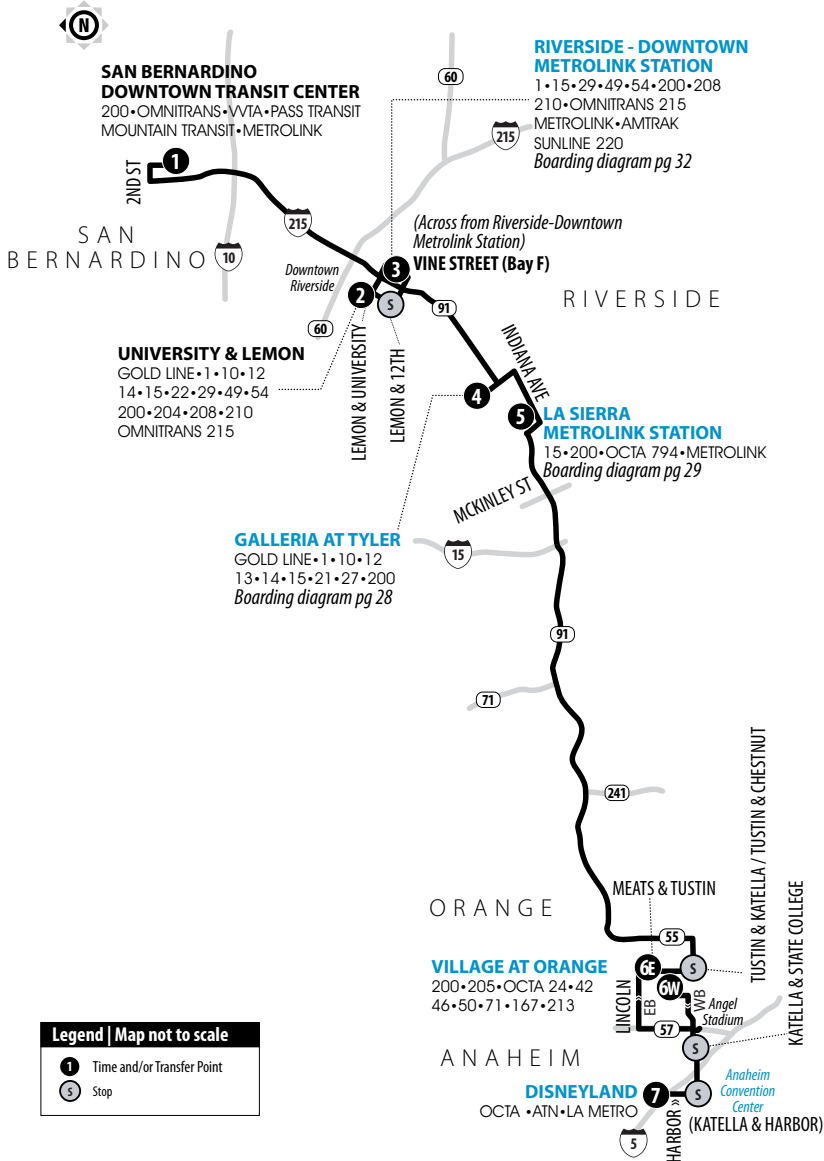

200

SAN BERNARDINO - RIVERSIDE - ANAHEIM

Information Center
(951) 565-5002
RiversideTransit.com
RTABus.com

Routing and timetables subject to change.
Rutas y horarios son sujetos a cambios.

Sunday service on: Memorial Day, Independence Day, Labor Day, Thanksgiving Day, Christmas Day and New Year's Day. On these holidays, the Route 200 bus will not enter the San Bernardino Downtown Transit Center and instead will stop just outside the center on W. Rialto Ave.

200 Weekends | Westbound to Anaheim

A.M. times are in PLAIN, **P.M. times are in BOLD** | Times are approximate.

San Bernardino Downtown Transit Center	Lemon & University (Downtown Riverside)	Riverside-Downtown Metrolink Station (Vine St Bay F)	Galleria at Tyler	La Sierra Metrolink Station	Meats & Tustin	Disneyland
1	2	3	4	5	6W	7
6:00	6:22	6:26	6:44	6:50	7:24	7:46
7:36	7:58	8:02	8:20	8:26	9:02	9:26
9:11	9:33	9:37	9:55	10:01	10:37	11:01
10:42	11:04	11:08	11:26	11:32	12:10	12:34
12:22	12:44	12:48	1:06	1:12	1:50	2:14
2:08	2:30	2:34	2:52	2:58	3:36	4:00
3:30	3:52	3:56	4:14	4:20	4:56	5:20
5:30	5:52	5:56	6:14	6:20	6:56	7:20
7:30	7:50	7:54	8:12	8:18	8:50	9:12