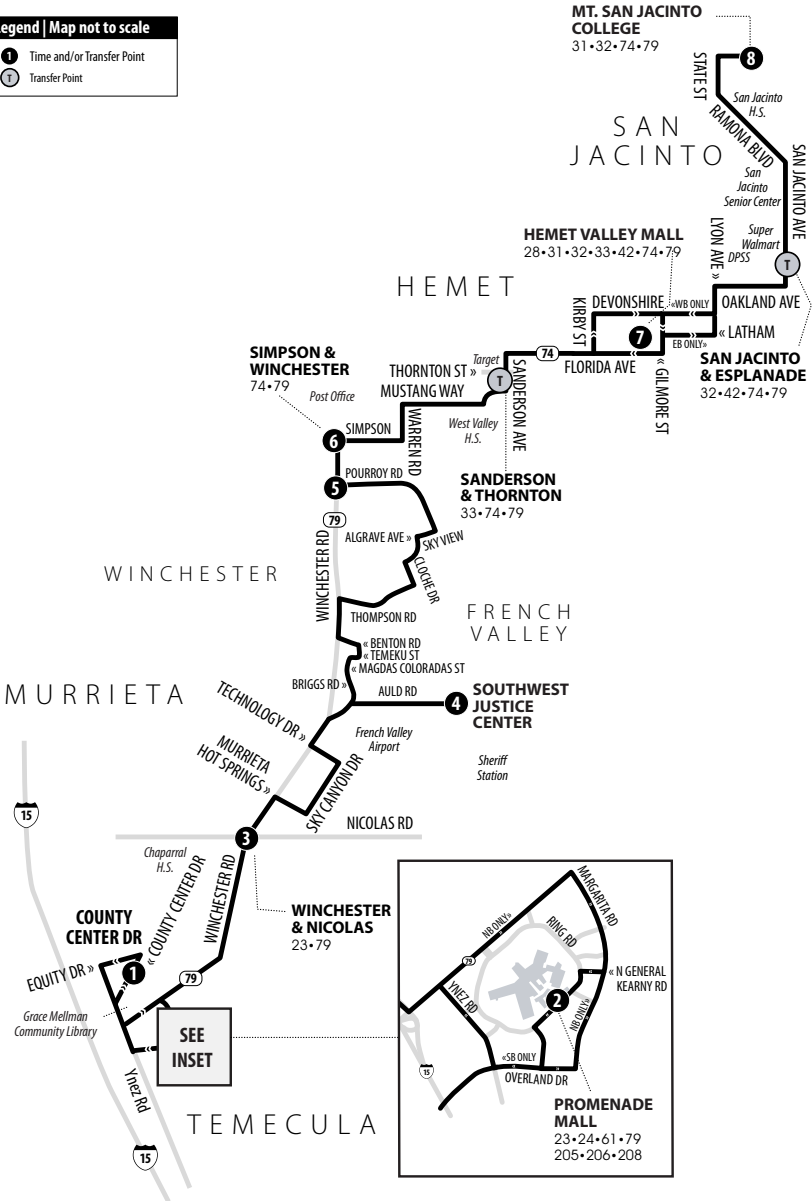

**Legend | Map not to scale**

- 1** Time and/or Transfer Point
- T** Transfer Point

## Southbound to Temecula (County Center) | Weekdays &amp; Weekends

A.M. times are in PLAIN, **P.M. times are in BOLD** | Times are approximate

Mt. San Jacinto College San Jacinto	Hemet Valley Mall	Simpson & Winchester	Pourroy & Winchester	Southwest Justice Center	Winchester & Nicolas	Promenade Mall	County Center
8	7	6	5	4	3	2	1
6:28	6:54	7:12	7:22	7:34	7:47	7:52	8:00
8:14	8:40	9:00	9:10	9:23	9:36	9:43	9:51
9:22	9:50	10:13	10:25	10:38	10:51	11:00	11:08
10:40	11:08	11:31	11:41	11:54	<b>12:09</b>	<b>12:18</b>	<b>12:26</b>
<b>12:07</b>	<b>12:35</b>	<b>12:58</b>	<b>1:08</b>	<b>1:21</b>	<b>1:36</b>	<b>1:45</b>	<b>1:53</b>
<b>1:19</b>	<b>1:47</b>	<b>2:10</b>	<b>2:20</b>	<b>2:33</b>	<b>2:48</b>	<b>2:57</b>	<b>3:05</b>
<b>2:42</b>	<b>3:10</b>	<b>3:33</b>	<b>3:43</b>	<b>3:56</b>	<b>4:11</b>	<b>4:20</b>	<b>4:28</b>
<b>4:11</b>	<b>4:39</b>	<b>5:02</b>	<b>5:13</b>	<b>5:27</b>	<b>5:41</b>	<b>5:50</b>	<b>5:58</b>
<b>5:40</b>	<b>6:08</b>	<b>6:31</b>	<b>6:42</b>	<b>6:56</b>	<b>7:10</b>	<b>7:19</b>	<b>7:27</b>