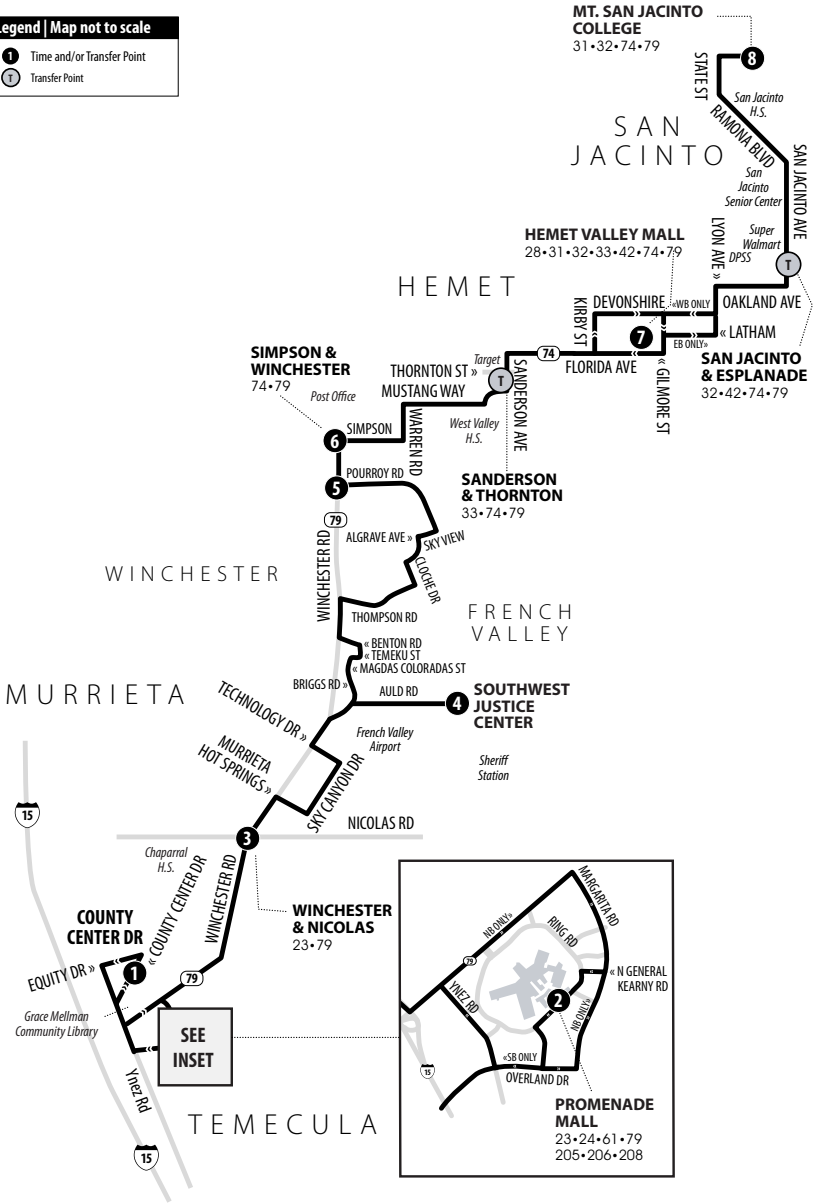

### Legend | Map not to scale

- 1** Time and/or Transfer Point
- T** Transfer Point

## Southbound to Temecula (County Center) | Weekdays & Weekends

A.M. times are in PLAIN, **P.M. times are in BOLD** | Times are approximate

Mt. San Jacinto College San Jacinto	Hemet Valley Mall	Simpson & Winchester	Pourroy & Winchester	Southwest Justice Center	Winchester & Nicolas	Promenade Mall	County Center
8	7	6	5	4	3	2	1
6:28	6:54	7:12	7:22	7:34	7:47	7:52	8:00
8:14	8:40	9:00	9:10	9:23	9:36	9:43	9:51
9:22	9:50	10:13	10:25	10:38	10:51	11:00	11:08
10:40	11:08	11:31	11:41	11:54	<b>12:09</b>	<b>12:18</b>	<b>12:26</b>
<b>12:07</b>	<b>12:35</b>	<b>12:58</b>	<b>1:08</b>	<b>1:21</b>	<b>1:36</b>	<b>1:45</b>	<b>1:53</b>
<b>1:19</b>	<b>1:47</b>	<b>2:10</b>	<b>2:20</b>	<b>2:33</b>	<b>2:48</b>	<b>2:57</b>	<b>3:05</b>
<b>2:42</b>	<b>3:10</b>	<b>3:33</b>	<b>3:43</b>	<b>3:56</b>	<b>4:11</b>	<b>4:20</b>	<b>4:28</b>
<b>4:11</b>	<b>4:39</b>	<b>5:02</b>	<b>5:13</b>	<b>5:27</b>	<b>5:41</b>	<b>5:50</b>	<b>5:58</b>
<b>5:40</b>	<b>6:08</b>	<b>6:31</b>	<b>6:42</b>	<b>6:56</b>	<b>7:10</b>	<b>7:19</b>	<b>7:27</b>