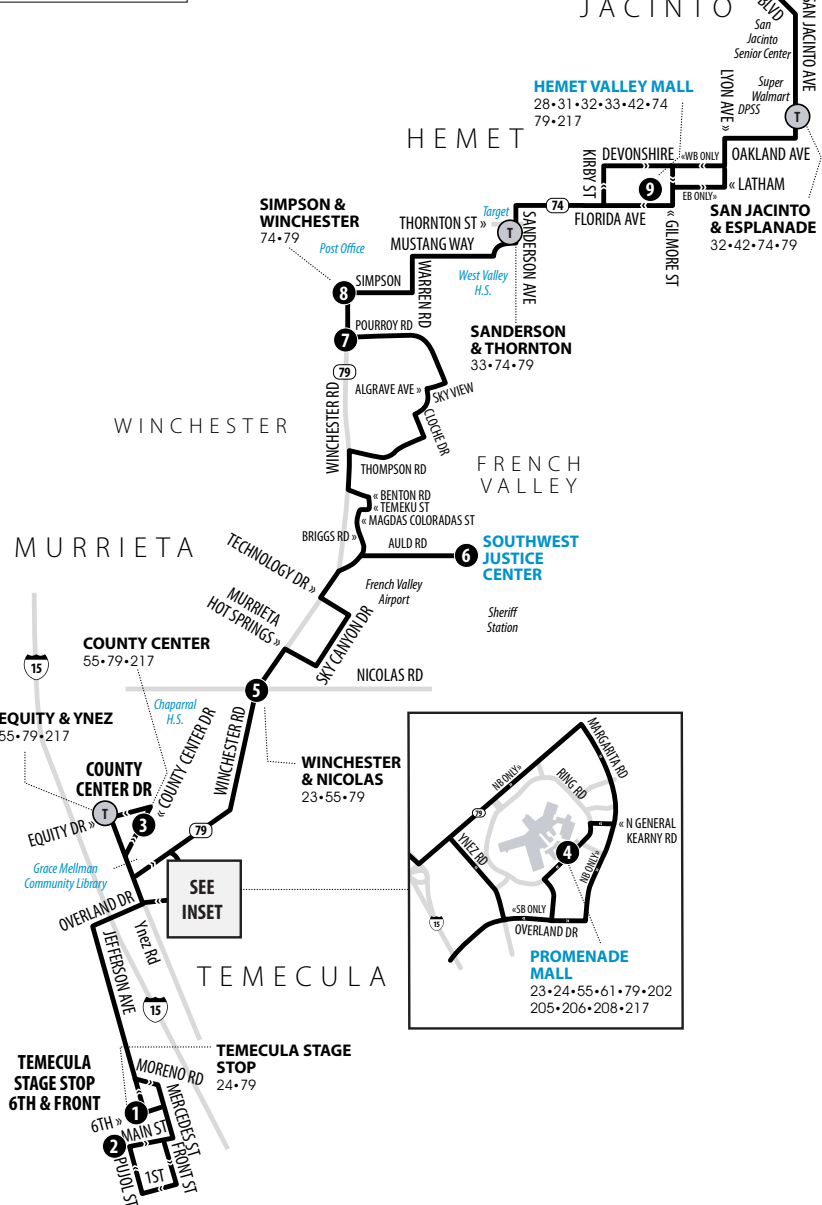

Legend | Map not to scale

- 1** Time and/or Transfer Point
- T** Transfer Point

A.M. times are in PLAIN, **P.M. times are in BOLD** | Times are approximate

S = Operates when school is in session only.

	Temecula Stage Stop 6th & Front	County Center	Promenade Mall	Winchester & Nicolas	Southwest Justice Center	Winchester & Pourroy	Simpson & Winchester	Hemet Valley Mall	Mt. San Jacinto College San Jacinto
	1	3	4	5	6	7	8	9	10
	—	6:06	6:16	6:22	6:32	6:43	6:53	7:16	7:43
	—	7:03	7:13	7:21	7:33	7:44	7:54	8:17	8:45
	7:57	8:07	8:17	8:25	8:37	8:48	8:58	9:21	9:49
	9:06	9:17	9:29	9:37	9:49	10:00	10:10	10:36	11:03
	10:09	10:21	10:33	10:42	10:56	11:07	11:17	11:43	12:13
	11:11	11:23	11:35	11:44	11:58	12:09	12:19	12:45	1:15
	12:21	12:33	12:45	12:54	1:08	1:19	1:29	1:53	2:23
	1:12	1:26	1:38	1:51	2:05	2:18	2:28	2:57	3:24
S	—	—	—	2:44	2:58	3:11	3:21	3:51	—
	2:08	2:22	2:34	2:47	3:01	3:14	3:24	3:53	4:20
	3:15	3:29	3:41	3:53	4:06	4:19	4:30	4:55	5:22
	4:12	4:26	4:38	4:50	5:03	5:16	5:27	5:52	6:19
	5:14	5:28	5:40	5:52	6:05	6:17	6:27	6:52	7:19
	6:22	6:36	6:48	6:58	7:11	7:23	7:33	7:57	8:24
	7:46	7:58	8:10	8:18	8:31	8:43	8:53	9:16	9:40

79

Weekends | Southbound to Temecula (County Center)

A.M. times are in PLAIN, **P.M. times are in BOLD** | Times are approximate

Mt. San Jacinto College San Jacinto	Hemet Valley Mall	Simpson & Winchester	Pourroy & Winchester	Southwest Justice Center	Winchester & Nicolas	Promenade Mall	County Center
10	9	8	7	6	5	4	3
6:47	7:13	7:31	7:41	7:53	8:06	8:11	8:19
8:14	8:40	9:00	9:10	9:23	9:36	9:43	9:51
9:22	9:50	10:13	10:25	10:38	10:51	11:00	11:08
10:47	11:15	11:38	11:48	12:01	12:16	12:25	12:33
12:04	12:32	12:55	1:05	1:18	1:33	1:42	1:50
1:19	1:47	2:10	2:20	2:33	2:48	2:57	3:05
2:46	3:14	3:37	3:47	4:00	4:15	4:24	4:32
4:11	4:39	5:02	5:13	5:27	5:41	5:50	5:58
5:37	6:05	6:28	6:39	6:53	7:07	7:16	7:24