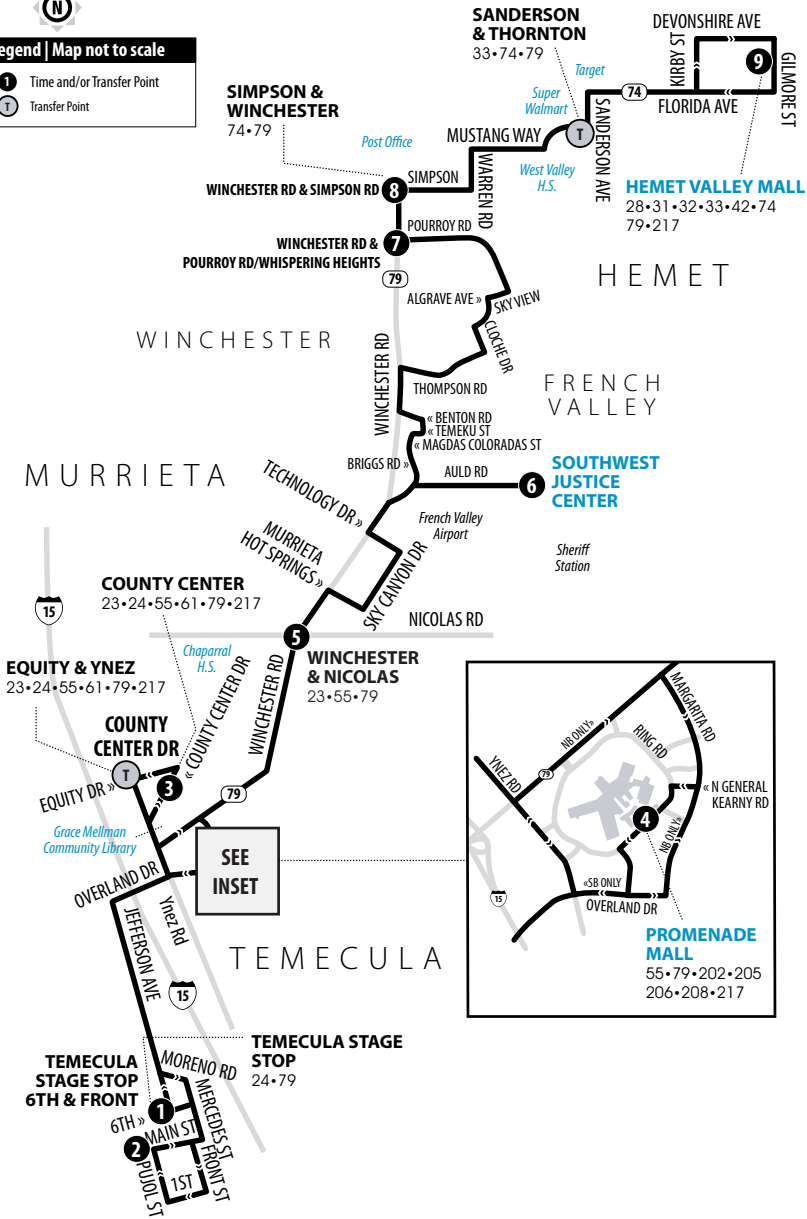

- 1** Time and/or Transfer Point
- T** Transfer Point

79

Weekdays | Northbound to Hemet Valley Mall

A.M. times are in PLAIN, **P.M. times are in BOLD** | Times are approximate

S = Operates when school is in session only.

	Temecula Stage Stop 6th & Front	County Center	Promenade Mall	Winchester & Nicolas	Southwest Justice Center	Winchester & Pourroy	Simpson & Winchester	Hemet Valley Mall
	1	3	4	5	6	7	8	9
	—	5:53	6:03	6:09	6:19	6:30	6:40	7:08
	—	7:12	7:22	7:30	7:42	7:53	8:03	8:29
	8:10	8:20	8:32	8:39	8:51	9:02	9:12	9:38
	9:14	9:25	9:37	9:45	9:57	10:08	10:18	10:40
	10:25	10:37	10:49	10:58	11:12	11:23	11:33	11:57
	11:43	11:55	12:07	12:16	12:30	12:41	12:51	1:15
	12:46	1:00	1:12	1:21	1:35	1:48	1:58	2:26
S	—	—	—	2:44	2:58	3:11	3:21	3:51
	2:05	2:19	2:31	2:44	2:58	3:11	3:21	3:51
	3:25	3:39	3:51	4:03	4:16	4:29	4:40	5:06
	4:45	4:59	5:11	5:23	5:36	5:48	5:58	6:26
	6:09	6:23	6:35	6:45	6:58	7:10	7:20	7:44
	7:34	7:46	7:58	8:06	8:19	8:31	8:41	9:03

79

Weekends | Southbound to Temecula (County Center)

A.M. times are in PLAIN, **P.M. times are in BOLD** | Times are approximate

Hemet Valley Mall	Simpson & Winchester	Pourroy & Winchester	Southwest Justice Center	Winchester & Nicolas	Promenade Mall	County Center
9	8	7	6	5	4	3
6:07	6:23	6:32	6:43	6:53	6:58	7:04
7:39	7:57	8:07	8:19	8:30	8:35	8:43
8:40	8:58	9:08	9:20	9:33	9:38	9:46
10:11	10:30	10:40	10:53	11:06	11:13	11:21
11:31	11:52	12:04	12:17	12:30	12:39	12:47
12:54	1:15	1:25	1:38	1:53	2:02	2:10
2:29	2:50	3:00	3:13	3:28	3:37	3:45
3:55	4:16	4:26	4:39	4:54	5:03	5:11
5:46	6:07	6:18	6:32	6:46	6:55	7:03