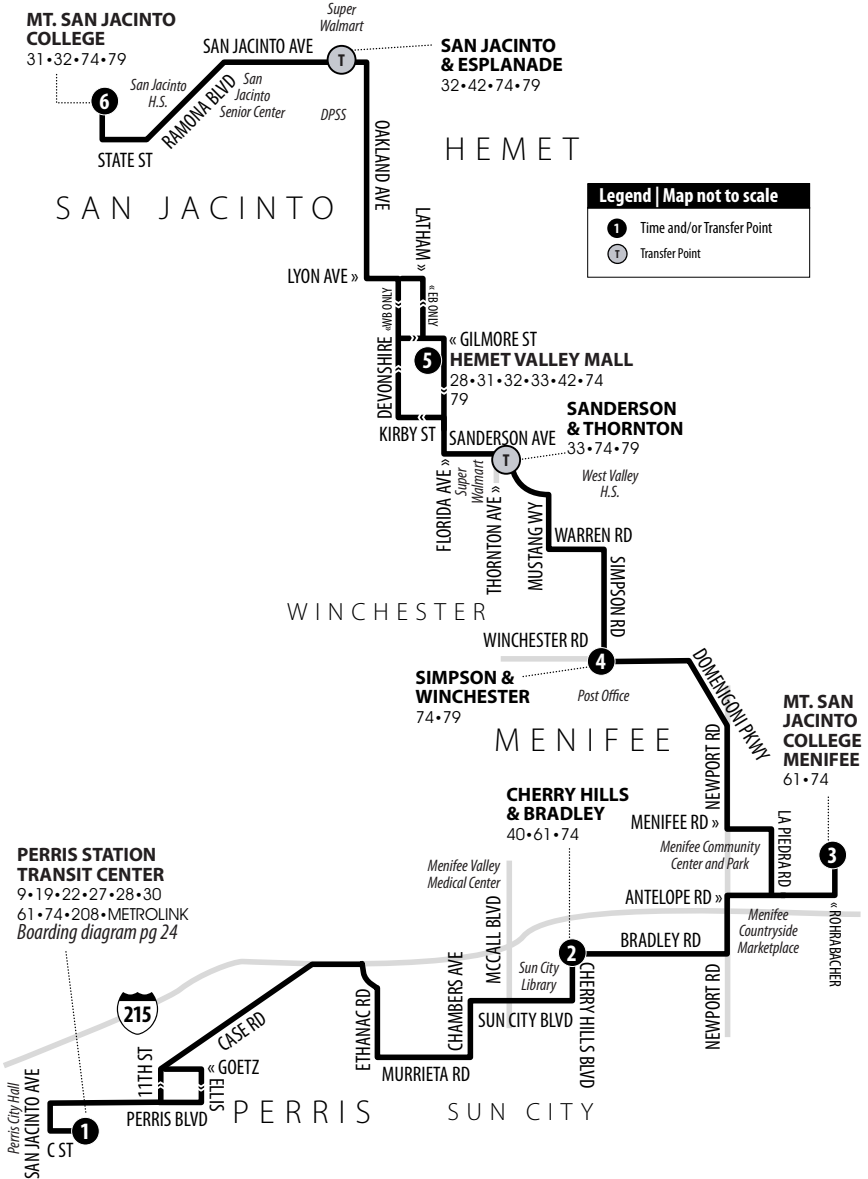

74

SAN JACINTO - HEMET - MENIFEE - SUN CITY - PERRIS

Information Center
(951) 565-5002
RiversideTransit.com
RTABus.com

Routing and timetables
subject to change.
Rutas y horarios son
sujetos a cambios.

74

Eastbound to Hemet Valley Mall and MSJC San Jacinto | Weekdays & Weekends

A.M. times are in PLAIN, **P.M. times are in BOLD** | Times are approximate

Perris Station Transit Center	Cherry Hills & Bradley	Mt. San Jacinto College Menifee	Simpson & Winchester	Hemet Valley Mall	Mt. San Jacinto College San Jacinto
1	2	3	4	5	6
6:56	7:19	7:31	7:45	8:07	8:31
8:03	8:26	8:40	8:56	9:18	9:44
9:26	9:49	10:03	10:19	10:41	11:09
10:41	11:04	11:18	11:34	11:59	12:27
12:00	12:23	12:38	12:54	1:21	1:49
1:30	1:53	2:08	2:24	2:51	3:19
2:58	3:21	3:36	3:51	4:19	4:47
4:30	4:53	5:08	5:23	5:49	6:17
5:34	5:57	6:11	6:26	6:52	7:16

74

Westbound to Perris Station Transit Center | Weekdays & Weekends

A.M. times are in PLAIN, **P.M. times are in BOLD** | Times are approximate

Mt. San Jacinto College San Jacinto	Hemet Valley Mall	Simpson & Winchester	Mt. San Jacinto College Menifee	Cherry Hills & Bradley	Perris Station Transit Center
6	5	4	3	2	1
6:08	6:31	6:49	7:02	7:14	7:38
7:30	7:56	8:14	8:27	8:41	9:08
8:50	9:16	9:36	9:49	10:04	10:31
10:02	10:30	10:53	11:07	11:23	11:50
11:29	11:57	12:20	12:34	12:50	1:18
12:39	1:07	1:30	1:44	2:00	2:28
1:59	2:27	2:50	3:04	3:20	3:48
3:29	3:57	4:20	4:34	4:50	5:18
5:02	5:30	5:53	6:07	6:23	6:50
6:27	6:52	7:15	7:29	7:44	8:08