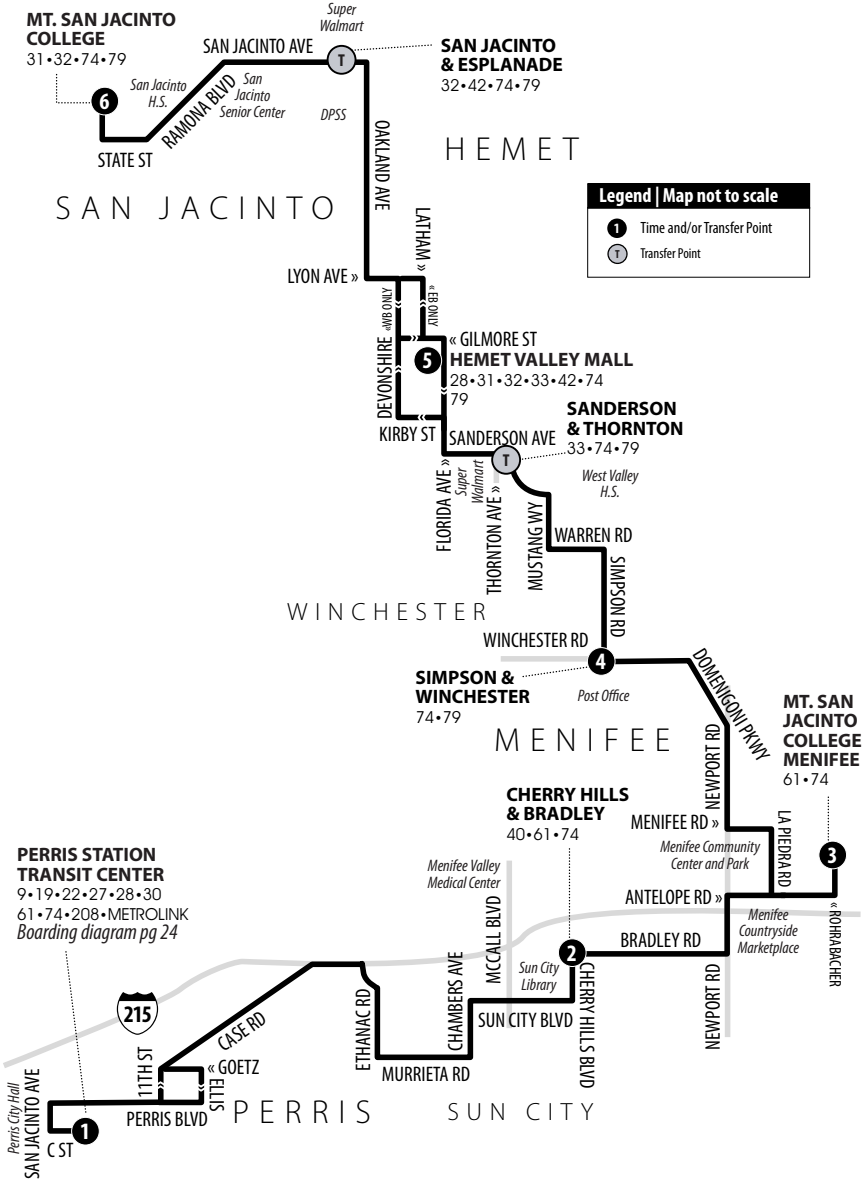

## SAN JACINTO - HEMET - MENIFEE - SUN CITY - PERRIS

Information Center  
(951) 565-5002  
RiversideTransit.com  
RTABus.com

Routing and timetables  
subject to change.  
Rutas y horarios son  
sujetos a cambios.

## Eastbound to Hemet Valley Mall and MSJC San Jacinto | Weekdays &amp; Weekends

A.M. times are in PLAIN, **P.M. times are in BOLD** | Times are approximate

Perris Station Transit Center	Cherry Hills & Bradley	Mt. San Jacinto College Menifee	Simpson & Winchester	Hemet Valley Mall	Mt. San Jacinto College San Jacinto
<b>1</b>	<b>2</b>	<b>3</b>	<b>4</b>	<b>5</b>	<b>6</b>
6:56	7:19	7:31	7:45	8:07	8:31
8:03	8:26	8:40	8:56	9:18	9:44
9:26	9:49	10:03	10:19	10:41	11:09
10:41	11:04	11:18	11:34	11:59	<b>12:27</b>
<b>12:00</b>	<b>12:23</b>	<b>12:38</b>	<b>12:54</b>	<b>1:21</b>	<b>1:49</b>
<b>1:30</b>	<b>1:53</b>	<b>2:08</b>	<b>2:24</b>	<b>2:51</b>	<b>3:19</b>
<b>2:58</b>	<b>3:21</b>	<b>3:36</b>	<b>3:51</b>	<b>4:19</b>	<b>4:47</b>
<b>4:30</b>	<b>4:53</b>	<b>5:08</b>	<b>5:23</b>	<b>5:49</b>	<b>6:17</b>
<b>5:34</b>	<b>5:57</b>	<b>6:11</b>	<b>6:26</b>	<b>6:52</b>	<b>7:16</b>