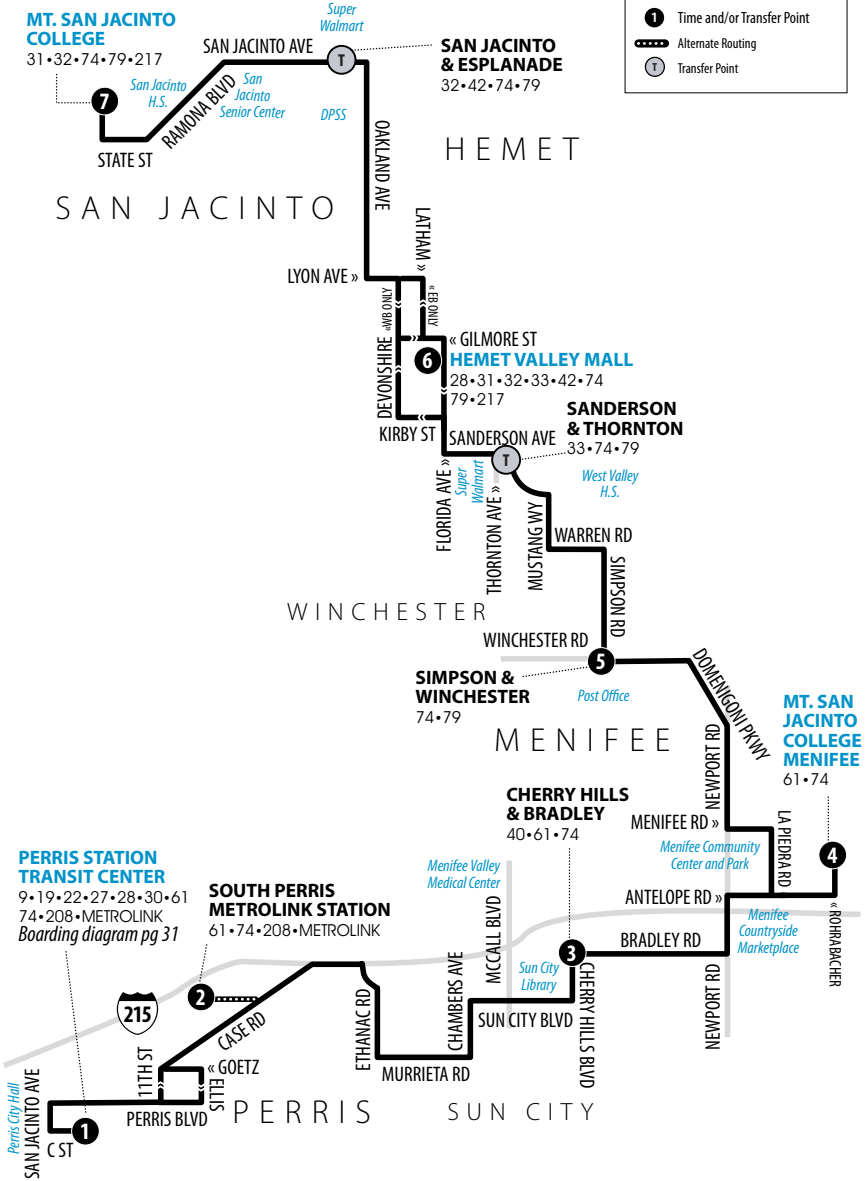

Routing and timetables  
subject to change.  
Rutas y horarios son  
sujetos a cambios.

**Sunday service on:** Memorial Day, Independence Day, Labor Day, Thanksgiving Day, Christmas Day and New Year's Day.

**Legend | Map not to scale**

- 1** Time and/or Transfer Point
- ⋯** Alternate Routing
- T** Transfer Point

## Weekdays | Eastbound to Hemet Valley Mall and MSJC San Jacinto

A.M. times are in PLAIN, **P.M. times are in BOLD** | Times are approximate

Perris Station Transit Center	South Perris Metrolink Station	Cherry Hills & Bradley	Mt. San Jacinto College Menifee	Simpson & Winchester	Hemet Valley Mall	Mt. San Jacinto College San Jacinto
1	2	3	4	5	6	7
5:34	—	5:55	6:09	6:25	6:48	7:14
6:32	—	6:54	7:08	7:24	7:47	8:15
7:36	—	8:00	8:17	8:33	8:59	9:22
8:38	—	9:02	9:18	9:34	10:00	10:27
9:45	—	10:09	10:25	10:40	11:06	11:33
10:52	—	11:16	11:32	11:47	<b>12:13</b>	<b>12:43</b>
11:52	—	<b>12:17</b>	<b>12:36</b>	<b>12:51</b>	<b>1:15</b>	<b>1:45</b>
<b>12:56</b>	—	<b>1:20</b>	<b>1:38</b>	<b>1:54</b>	<b>2:24</b>	<b>2:55</b>
<b>2:00</b>	—	<b>2:24</b>	<b>2:41</b>	<b>2:57</b>	<b>3:26</b>	<b>3:53</b>
<b>3:05</b>	—	<b>3:28</b>	<b>3:45</b>	<b>4:01</b>	<b>4:25</b>	<b>4:50</b>
<b>4:06</b>	—	<b>4:29</b>	<b>4:46</b>	<b>5:02</b>	<b>5:27</b>	<b>5:54</b>
<b>5:12</b>	—	<b>5:35</b>	<b>5:54</b>	<b>6:10</b>	<b>6:35</b>	<b>7:02</b>
<b>6:08</b>	<b>6:21</b>	<b>6:36</b>	<b>6:51</b>	<b>7:06</b>	<b>7:30</b>	<b>7:57</b>
<b>7:09</b>	<b>7:22</b>	<b>7:37</b>	<b>7:52</b>	<b>8:07</b>	<b>8:30</b>	<b>8:54</b>
<b>8:23</b>	<b>8:36</b>	<b>8:50</b>	<b>9:03</b>	<b>9:18</b>	<b>9:40</b>	<b>10:03</b>
<b>9:24</b>	—	<b>9:47</b>	<b>10:00</b>	<b>10:15</b>	<b>10:36</b>	<b>10:59</b>